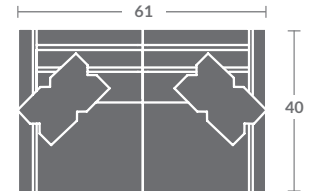

Available in fabric. Kidney pillows standard.

ALL ORDERS MUST INCLUDE A DIAGRAM

Quarter Inch Scale Drawing

As shown:
7718-33ZM LAF CORNER SOFA
7718-32ZM RAF SOFA

TAYLOR KING

Please print the document at 100% for an accurate scale results.

Quarter Inch Scale Drawing

7718-10
ARMLESS CHAIR
STATIONARY

7718-11ZM
LAF CHAIR

7718-12ZM
RAF CHAIR

7718-01ZM
CHAIR

7718-15
CORNER CHAIR
STATIONARY

7718-20
ARMLESS LOVESEAT
STATIONARY

7718-21ZM
LAF LOVESEAT

7718-22ZM
RAF LOVESEAT

7718-02ZM
LOVESEAT

7718-31ZM
LAF SOFA

7718-32ZM
RAF SOFA

7718-41
LAF CHAISE
STATIONARY

7718-42
RAF CHAISE
STATIONARY

7718-33ZM
LAF CORNER SOFA

7718-34ZM
RAF CORNER SOFA