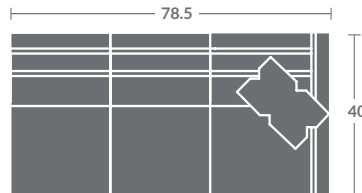

Available in fabric. Kidney pillows standard.

ALL ORDERS MUST INCLUDE A DIAGRAM

Quarter Inch Scale Drawing

As shown:
7718-33ZM LAF CORNER SOFA
7718-32ZM RAF SOFA

TAYLOR KING

Please print the document at 100% for an accurate scale results.

Quarter Inch Scale Drawing

7718-10
ARMLESS CHAIR
STATIONARY

7718-11ZM
LAF CHAIR

7718-12ZM
RAF CHAIR

7718-01ZM
CHAIR

7718-15
CORNER CHAIR
STATIONARY

7718-20
ARMLESS LOVESEAT
STATIONARY

7718-21ZM
LAF LOVESEAT

7718-22ZM
RAF LOVESEAT

7718-02ZM
LOVESEAT

7718-31ZM
LAF SOFA

7718-32ZM
RAF SOFA

7718-41
LAF CHAISE
STATIONARY

7718-42
RAF CHAISE
STATIONARY

7718-33ZM
LAF CORNER SOFA

7718-34ZM
RAF CORNER SOFA