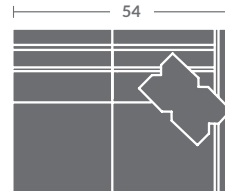

Available in fabric. Kidney pillows standard.

ALL ORDERS MUST INCLUDE A DIAGRAM

Quarter Inch Scale Drawing

As shown:
7718-33ZM LAF CORNER SOFA
7718-32ZM RAF SOFA

TAYLOR KING

Please print the document at 100% for an accurate scale results.

Quarter Inch Scale Drawing

7718-10
ARMLESS CHAIR
STATIONARY

7718-11ZM
LAF CHAIR

7718-12ZM
RAF CHAIR

7718-01ZM
CHAIR

7718-15
CORNER CHAIR
STATIONARY

7718-20
ARMLESS LOVESEAT
STATIONARY

7718-21ZM
LAF LOVESEAT

7718-22ZM
RAF LOVESEAT

7718-02ZM
LOVESEAT

7718-31ZM
LAF SOFA

7718-32ZM
RAF SOFA

7718-41
LAF CHAISE
STATIONARY

7718-42
RAF CHAISE
STATIONARY

7718-33ZM
LAF CORNER SOFA

7718-34ZM
RAF CORNER SOFA