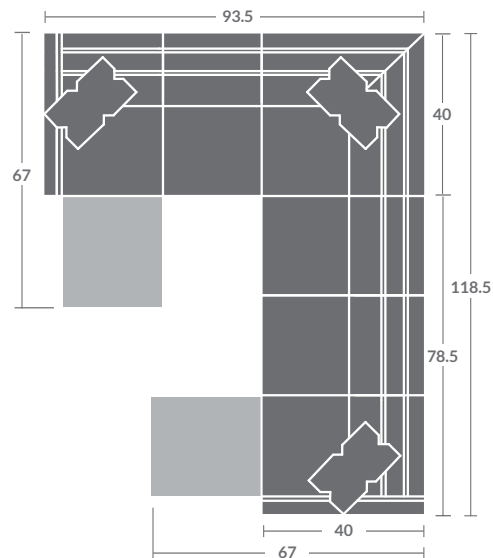

TAYLOR KING

Please print the document at 100% for an accurate scale results.

L 7718- SAMPSON MOTORIZED SECTIONAL

As Shown:

7718-32ZM RAF Motorized Sofa

Overall h37 d40 w78.5

Inside d22 w73.5 ah24 sh21

Wall clearance: Zero

7718-33ZM LAF Motorized Corner Sofa

Overall h37 d40 w93.5

Inside d22 w70.5 ah24 sh21

Wall Clearance: Zero

Full extension: 67

Track arm with outarm border / Attached back cushions /
(2) 18x12 Kidney pillows / Switch with Nickel finish
(Matte black switch optional) Requires a power outlet /
Rechargeable battery optional

Available in fabric. Kidney pillows standard.

ALL ORDERS MUST INCLUDE A DIAGRAM

Quarter Inch Scale Drawing

As shown:
7718-33ZM LAF CORNER SOFA
7718-32ZM RAF SOFA

TAYLOR KING

Please print the document at 100% for an accurate scale results.

Quarter Inch Scale Drawing

7718-10
ARMLESS CHAIR
STATIONARY

7718-11ZM
LAF CHAIR

7718-12ZM
RAF CHAIR

7718-01ZM
CHAIR

7718-15
CORNER CHAIR
STATIONARY

7718-20
ARMLESS LOVESEAT
STATIONARY

7718-21ZM
LAF LOVESEAT