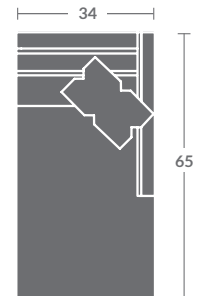

Quarter Inch Scale Drawing

7718-10
ARMLESS CHAIR
STATIONARY

7718-11ZM
LAF CHAIR

7718-12ZM
RAF CHAIR

7718-01ZM
CHAIR

7718-15
CORNER CHAIR
STATIONARY

7718-20
ARMLESS LOVESEAT
STATIONARY

7718-21ZM
LAF LOVESEAT

7718-22ZM
RAF LOVESEAT

7718-02ZM
LOVESEAT

7718-31ZM
LAF SOFA

7718-32ZM
RAF SOFA

7718-41
LAF CHAISE
STATIONARY

7718-42
RAF CHAISE
STATIONARY

7718-33ZM
LAF CORNER SOFA

7718-34ZM
RAF CORNER SOFA