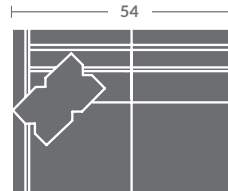

Available in fabric. Kidney pillows standard.

ALL ORDERS MUST INCLUDE A DIAGRAM

Quarter Inch Scale Drawing

As shown:
7718-33ZM LAF CORNER SOFA
7718-32ZM RAF SOFA

TAYLOR KING

Please print the document at 100% for an accurate scale results.

Quarter Inch Scale Drawing

7718-10
ARMLESS CHAIR
STATIONARY

7718-11ZM
LAF CHAIR

7718-12ZM
RAF CHAIR

7718-01ZM
CHAIR

7718-15
CORNER CHAIR
STATIONARY

7718-20
ARMLESS LOVESEAT
STATIONARY

7718-21ZM
LAF LOVESEAT

7718-22ZM
RAF LOVESEAT

7718-02ZM
LOVESEAT

7718-31ZM
LAF SOFA

7718-32ZM
RAF SOFA

7718-41
LAF CHAISE
STATIONARY

7718-42
RAF CHAISE
STATIONARY

7718-33ZM
LAF CORNER SOFA

7718-34ZM
RAF CORNER SOFA