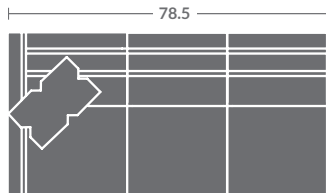

Available in fabric. Kidney pillows standard.

ALL ORDERS MUST INCLUDE A DIAGRAM

Quarter Inch Scale Drawing

As shown:
7718-33ZM LAF CORNER SOFA
7718-32ZM RAF SOFA

TAYLOR KING

Please print the document at 100% for an accurate scale results.

Quarter Inch Scale Drawing

7718-10
ARMLESS CHAIR
STATIONARY

7718-11ZM
LAF CHAIR

7718-12ZM
RAF CHAIR

7718-01ZM
CHAIR

7718-15
CORNER CHAIR
STATIONARY

7718-20
ARMLESS LOVESEAT
STATIONARY

7718-21ZM
LAF LOVESEAT

7718-22ZM
RAF LOVESEAT

7718-02ZM
LOVESEAT

7718-31ZM
LAF SOFA

7718-32ZM
RAF SOFA

7718-41
LAF CHAISE
STATIONARY

7718-42
RAF CHAISE
STATIONARY

7718-33ZM
LAF CORNER SOFA

7718-34ZM
RAF CORNER SOFA