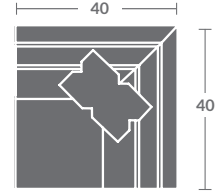

Available in fabric. Kidney pillows standard.

ALL ORDERS MUST INCLUDE A DIAGRAM

Quarter Inch Scale Drawing

As shown:
7718-33ZM LAF CORNER SOFA
7718-32ZM RAF SOFA

TAYLOR KING

Please print the document at 100% for an accurate scale results.

Quarter Inch Scale Drawing

7718-10
ARMLESS CHAIR
STATIONARY

7718-11ZM
LAF CHAIR

7718-12ZM
RAF CHAIR

7718-01ZM
CHAIR

7718-15
CORNER CHAIR
STATIONARY

7718-20
ARMLESS LOVESEAT
STATIONARY

7718-21ZM
LAF LOVESEAT

7718-22ZM
RAF LOVESEAT

7718-02ZM
LOVESEAT

7718-31ZM
LAF SOFA

7718-32ZM
RAF SOFA

7718-41
LAF CHAISE
STATIONARY

7718-42
RAF CHAISE
STATIONARY

7718-33ZM
LAF CORNER SOFA

7718-34ZM
RAF CORNER SOFA