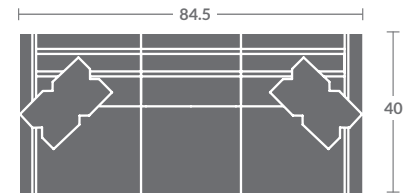

Quarter Inch Scale Drawing

7718-10
ARMLESS CHAIR
STATIONARY

7718-11ZM
LAF CHAIR

7718-12ZM
RAF CHAIR

7718-01ZM
CHAIR

7718-15
CORNER CHAIR
STATIONARY

7718-20
ARMLESS LOVESEAT
STATIONARY

7718-21ZM
LAF LOVESEAT

7718-22ZM
RAF LOVESEAT

7718-02ZM
LOVESEAT

7718-31ZM
LAF SOFA

7718-32ZM
RAF SOFA

7718-41
LAF CHAISE
STATIONARY

7718-42
RAF CHAISE
STATIONARY

7718-33ZM
LAF CORNER SOFA

7718-34ZM
RAF CORNER SOFA