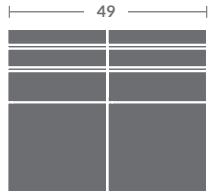

Available in fabric. Kidney pillows standard.

ALL ORDERS MUST INCLUDE A DIAGRAM

Quarter Inch Scale Drawing

As shown:
7718-33ZM LAF CORNER SOFA
7718-32ZM RAF SOFA

TAYLOR KING

Please print the document at 100% for an accurate scale results.

Quarter Inch Scale Drawing

7718-10
ARMLESS CHAIR
STATIONARY

7718-11ZM
LAF CHAIR

7718-12ZM
RAF CHAIR

7718-01ZM
CHAIR

7718-15
CORNER CHAIR
STATIONARY

7718-20
ARMLESS LOVESEAT
STATIONARY

7718-21ZM
LAF LOVESEAT

7718-22ZM
RAF LOVESEAT

7718-02ZM
LOVESEAT

7718-31ZM
LAF SOFA

7718-32ZM
RAF SOFA

7718-41
LAF CHAISE
STATIONARY

7718-42
RAF CHAISE
STATIONARY

7718-33ZM
LAF CORNER SOFA

7718-34ZM
RAF CORNER SOFA