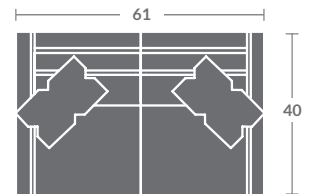

As shown:
7618-03ZM SOFA

Please print the document at 100% for an accurate scale results.

Quarter Inch Scale Drawing

7618-10
ARMLESS CHAIR
STATIONARY

7618-11ZM
LAF CHAIR

7618-12ZM
RAF CHAIR

7618-01ZM
CHAIR

7618-15
CORNER CHAIR
STATIONARY

7618-20
ARMLESS LOVESEAT
STATIONARY

7618-21ZM
LAF LOVESEAT

7618-22ZM
RAF LOVESEAT

7618-02ZM
LOVESEAT

7618-31ZM
LAF SOFA

7618-32ZM
RAF SOFA

7618-41
LAF CHAISE
STATIONARY

7618-42
RAF CHAISE
STATIONARY