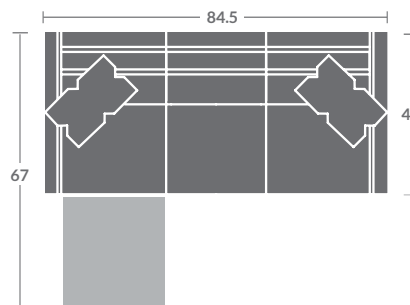

Please print the document at 100% for an accurate scale results.

L 7618-03ZM RYAN MOTORIZED SOFA

Overall h37 d40 w84.5
Inside d22 w75 ah24.5 sh21.5
Wall clearance: Zero
Full extension: 67

Modified English arms / (2) 20x12 Kidney pillows /
Attached back cushions / Edge stitching / Switch with Nickel
finish (Matte black switch optional) Requires a power outlet /
Rechargeable battery optional

Also Available:

- 7618-01ZM Chair
- 7618-02ZM Loveseat
- 7618-ZM Sectional

Available in leather. Kidney pillows standard.
No nails standard on leather.

ALL ORDERS MUST INCLUDE A DIAGRAM

Quarter Inch Scale Drawing

As shown:
7618-03ZM SOFA

Please print the document at 100% for an accurate scale results.

Quarter Inch Scale Drawing

7618-10
ARMLESS CHAIR
STATIONARY

7618-11ZM
LAF CHAIR

7618-12ZM
RAF CHAIR

7618-01ZM
CHAIR

7618-15
CORNER CHAIR
STATIONARY