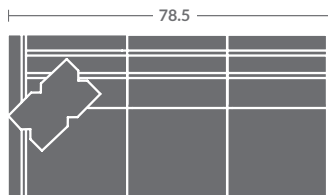

As shown:
7618-03ZM SOFA

Please print the document at 100% for an accurate scale results.

Quarter Inch Scale Drawing

7618-10
ARMLESS CHAIR
STATIONARY

7618-11ZM
LAF CHAIR

7618-12ZM
RAF CHAIR

7618-01ZM
CHAIR

7618-15
CORNER CHAIR
STATIONARY

7618-20
ARMLESS LOVESEAT
STATIONARY

7618-21ZM
LAF LOVESEAT

7618-22ZM
RAF LOVESEAT

7618-02ZM
LOVESEAT

7618-31ZM
LAF SOFA

7618-32ZM
RAF SOFA

7618-41
LAF CHAISE
STATIONARY

7618-42
RAF CHAISE
STATIONARY