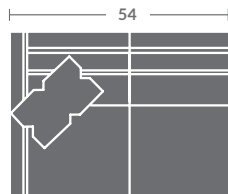

As shown:
7618-03ZM SOFA

Please print the document at 100% for an accurate scale results.

Quarter Inch Scale Drawing

7618-10
ARMLESS CHAIR
STATIONARY

7618-11ZM
LAF CHAIR

7618-12ZM
RAF CHAIR

7618-01ZM
CHAIR

7618-15
CORNER CHAIR
STATIONARY

7618-20
ARMLESS LOVESEAT
STATIONARY

7618-21ZM
LAF LOVESEAT

7618-22ZM
RAF LOVESEAT

7618-02ZM
LOVESEAT

7618-31ZM
LAF SOFA

7618-32ZM
RAF SOFA

7618-41
LAF CHAISE
STATIONARY

7618-42
RAF CHAISE
STATIONARY