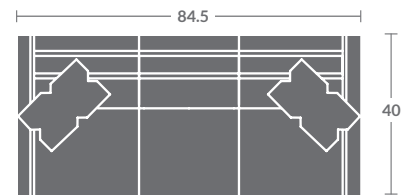

As shown:
7618-03ZM SOFA

Please print the document at 100% for an accurate scale results.

Quarter Inch Scale Drawing

7618-10
ARMLESS CHAIR
STATIONARY

7618-11ZM
LAF CHAIR

7618-12ZM
RAF CHAIR

7618-01ZM
CHAIR

7618-15
CORNER CHAIR
STATIONARY

7618-20
ARMLESS LOVESEAT
STATIONARY

7618-21ZM
LAF LOVESEAT

7618-22ZM
RAF LOVESEAT

7618-02ZM
LOVESEAT

7618-31ZM
LAF SOFA

7618-32ZM
RAF SOFA

7618-41
LAF CHAISE
STATIONARY

7618-42
RAF CHAISE
STATIONARY

7618-33ZM
LAF CORNER SOFA

7618-34ZM
RAF CORNER SOFA

7618-03ZM
SOFA