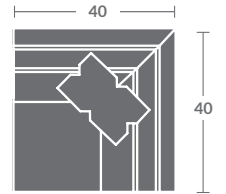

As shown:
7618-03ZM SOFA

Please print the document at 100% for an accurate scale results.

Quarter Inch Scale Drawing

7618-10
ARMLESS CHAIR
STATIONARY

7618-11ZM
LAF CHAIR

7618-12ZM
RAF CHAIR

7618-01ZM
CHAIR

7618-15
CORNER CHAIR
STATIONARY

7618-20
ARMLESS LOVESEAT
STATIONARY

7618-21ZM
LAF LOVESEAT

7618-22ZM
RAF LOVESEAT

7618-02ZM
LOVESEAT

7618-31ZM
LAF SOFA

7618-32ZM
RAF SOFA

7618-41
LAF CHAISE
STATIONARY

7618-42
RAF CHAISE
STATIONARY