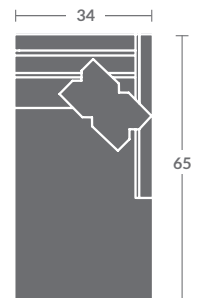

As shown:
7618-03ZM SOFA

Please print the document at 100% for an accurate scale results.

Quarter Inch Scale Drawing

7618-10
ARMLESS CHAIR
STATIONARY

7618-11ZM
LAF CHAIR

7618-12ZM
RAF CHAIR

7618-01ZM
CHAIR

7618-15
CORNER CHAIR
STATIONARY

7618-20
ARMLESS LOVESEAT
STATIONARY

7618-21ZM
LAF LOVESEAT

7618-22ZM
RAF LOVESEAT

7618-02ZM
LOVESEAT

7618-31ZM
LAF SOFA

7618-32ZM
RAF SOFA

7618-41
LAF CHAISE
STATIONARY

7618-42
RAF CHAISE
STATIONARY

7618-33ZM
LAF CORNER SOFA

7618-34ZM
RAF CORNER SOFA

7618-03ZM
SOFA