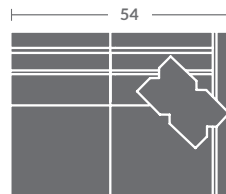

As shown:
7618-03ZM SOFA

Please print the document at 100% for an accurate scale results.

Quarter Inch Scale Drawing

7618-10
ARMLESS CHAIR
STATIONARY

7618-11ZM
LAF CHAIR

7618-12ZM
RAF CHAIR

7618-01ZM
CHAIR

7618-15
CORNER CHAIR
STATIONARY

7618-20
ARMLESS LOVESEAT
STATIONARY

7618-21ZM
LAF LOVESEAT

7618-22ZM
RAF LOVESEAT

7618-02ZM
LOVESEAT

7618-31ZM
LAF SOFA

7618-32ZM
RAF SOFA

7618-41
LAF CHAISE
STATIONARY

7618-42
RAF CHAISE
STATIONARY