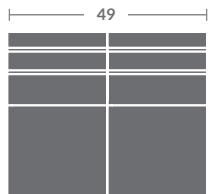

As shown:
7618-03ZM SOFA

Please print the document at 100% for an accurate scale results.

Quarter Inch Scale Drawing

7618-10
ARMLESS CHAIR
STATIONARY

7618-11ZM
LAF CHAIR

7618-12ZM
RAF CHAIR

7618-01ZM
CHAIR

7618-15
CORNER CHAIR
STATIONARY

7618-20
ARMLESS LOVESEAT
STATIONARY

7618-21ZM
LAF LOVESEAT

7618-22ZM
RAF LOVESEAT

7618-02ZM
LOVESEAT

7618-31ZM
LAF SOFA

7618-32ZM
RAF SOFA

7618-41
LAF CHAISE
STATIONARY

7618-42
RAF CHAISE
STATIONARY