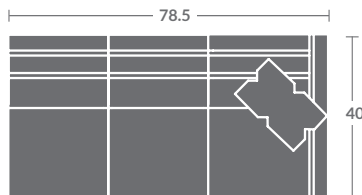

As shown:
7618-03ZM SOFA

Please print the document at 100% for an accurate scale results.

Quarter Inch Scale Drawing

7618-10
ARMLESS CHAIR
STATIONARY

7618-11ZM
LAF CHAIR

7618-12ZM
RAF CHAIR

7618-01ZM
CHAIR

7618-15
CORNER CHAIR
STATIONARY

7618-20
ARMLESS LOVESEAT
STATIONARY

7618-21ZM
LAF LOVESEAT

7618-22ZM
RAF LOVESEAT

7618-02ZM
LOVESEAT

7618-31ZM
LAF SOFA

7618-32ZM
RAF SOFA

7618-41
LAF CHAISE
STATIONARY

7618-42
RAF CHAISE
STATIONARY