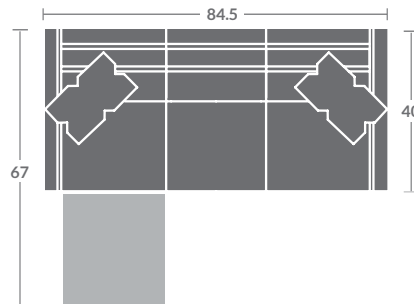

Quarter Inch Scale Drawing

As shown:
7618-03ZM SOFA