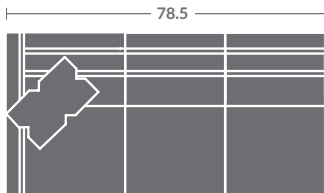

7618-31ZM
LAF SOFA