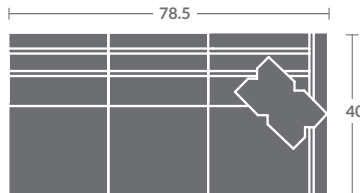

# TAYLOR KING

Please print the document at 100% for an accurate scale results.

## Quarter Inch Scale Drawing

7618-10  
ARMLESS CHAIR  
STATIONARY

7618-11ZM  
LAF CHAIR

7618-12ZM  
RAF CHAIR

7618-01ZM  
CHAIR

7618-15  
CORNER CHAIR  
STATIONARY

7618-20  
ARMLESS LOVESEAT  
STATIONARY

7618-21ZM  
LAF LOVESEAT

7618-22ZM  
RAF LOVESEAT

7618-02ZM  
LOVESEAT

7618-31ZM  
LAF SOFA

7618-32ZM  
RAF SOFA

7618-41  
LAF CHAISE  
STATIONARY

7618-42  
RAF CHAISE  
STATIONARY

7618-33ZM  
LAF CORNER SOFA

7618-34ZM  
RAF CORNER SOFA