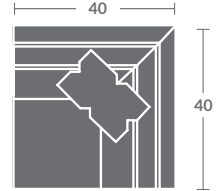

# TAYLOR KING

Please print the document at 100% for an accurate scale results.

## Quarter Inch Scale Drawing

7618-10  
ARMLESS CHAIR  
STATIONARY

7618-11ZM  
LAF CHAIR

7618-12ZM  
RAF CHAIR

7618-01ZM  
CHAIR

7618-15  
CORNER CHAIR  
STATIONARY

7618-20  
ARMLESS LOVESEAT  
STATIONARY

7618-21ZM  
LAF LOVESEAT

7618-22ZM  
RAF LOVESEAT

7618-02ZM  
LOVESEAT

7618-31ZM  
LAF SOFA

7618-32ZM  
RAF SOFA

7618-41  
LAF CHAISE  
STATIONARY

7618-42  
RAF CHAISE  
STATIONARY

7618-33ZM  
LAF CORNER SOFA

7618-34ZM  
RAF CORNER SOFA