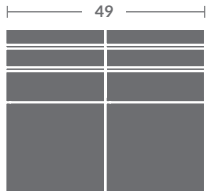

# TAYLOR KING

Please print the document at 100% for an accurate scale results.

## Quarter Inch Scale Drawing

7618-10  
ARMLESS CHAIR  
STATIONARY

7618-11ZM  
LAF CHAIR

7618-12ZM  
RAF CHAIR

7618-01ZM  
CHAIR

7618-15  
CORNER CHAIR  
STATIONARY

7618-20  
ARMLESS LOVESEAT  
STATIONARY

7618-21ZM  
LAF LOVESEAT

7618-22ZM  
RAF LOVESEAT

7618-02ZM  
LOVESEAT

7618-31ZM  
LAF SOFA

7618-32ZM  
RAF SOFA

7618-41  
LAF CHAISE  
STATIONARY

7618-42  
RAF CHAISE  
STATIONARY

7618-33ZM  
LAF CORNER SOFA

7618-34ZM  
RAF CORNER SOFA