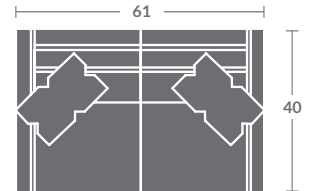

# TAYLOR KING

Please print the document at 100% for an accurate scale results.

## Quarter Inch Scale Drawing

7618-10  
ARMLESS CHAIR  
STATIONARY

7618-11ZM  
LAF CHAIR

7618-12ZM  
RAF CHAIR

7618-01ZM  
CHAIR

7618-15  
CORNER CHAIR  
STATIONARY

7618-20  
ARMLESS LOVESEAT  
STATIONARY

7618-21ZM  
LAF LOVESEAT

7618-22ZM  
RAF LOVESEAT

7618-02ZM  
LOVESEAT

7618-31ZM  
LAF SOFA

7618-32ZM  
RAF SOFA

7618-41  
LAF CHAISE  
STATIONARY

7618-42  
RAF CHAISE  
STATIONARY

7618-33ZM  
LAF CORNER SOFA

7618-34ZM  
RAF CORNER SOFA