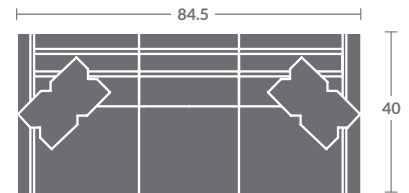

## Quarter Inch Scale Drawing

7618-10  
ARMLESS CHAIR  
STATIONARY

7618-11ZM  
LAF CHAIR

7618-12ZM  
RAF CHAIR

7618-01ZM  
CHAIR

7618-15  
CORNER CHAIR  
STATIONARY

7618-20  
ARMLESS LOVESEAT  
STATIONARY

7618-21ZM  
LAF LOVESEAT

7618-22ZM  
RAF LOVESEAT

7618-02ZM  
LOVESEAT

7618-31ZM  
LAF SOFA

7618-32ZM  
RAF SOFA

7618-41  
LAF CHAISE  
STATIONARY

7618-42  
RAF CHAISE  
STATIONARY

7618-33ZM  
LAF CORNER SOFA

7618-34ZM  
RAF CORNER SOFA