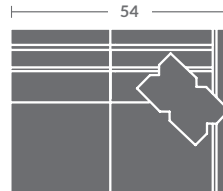

# TAYLOR KING

Please print the document at 100% for an accurate scale results.

## Quarter Inch Scale Drawing

7618-10  
ARMLESS CHAIR  
STATIONARY

7618-11ZM  
LAF CHAIR

7618-12ZM  
RAF CHAIR

7618-01ZM  
CHAIR

7618-15  
CORNER CHAIR  
STATIONARY

7618-20  
ARMLESS LOVESEAT  
STATIONARY

7618-21ZM  
LAF LOVESEAT

7618-22ZM  
RAF LOVESEAT

7618-02ZM  
LOVESEAT

7618-31ZM  
LAF SOFA

7618-32ZM  
RAF SOFA

7618-41  
LAF CHAISE  
STATIONARY

7618-42  
RAF CHAISE  
STATIONARY

7618-33ZM  
LAF CORNER SOFA

7618-34ZM  
RAF CORNER SOFA