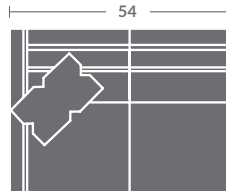

# TAYLOR KING

Please print the document at 100% for an accurate scale results.

## Quarter Inch Scale Drawing

7618-10  
ARMLESS CHAIR  
STATIONARY

7618-11ZM  
LAF CHAIR

7618-12ZM  
RAF CHAIR

7618-01ZM  
CHAIR

7618-15  
CORNER CHAIR  
STATIONARY

7618-20  
ARMLESS LOVESEAT  
STATIONARY

7618-21ZM  
LAF LOVESEAT

7618-22ZM  
RAF LOVESEAT

7618-02ZM  
LOVESEAT

7618-31ZM  
LAF SOFA

7618-32ZM  
RAF SOFA

7618-41  
LAF CHAISE  
STATIONARY

7618-42  
RAF CHAISE  
STATIONARY

7618-33ZM  
LAF CORNER SOFA

7618-34ZM  
RAF CORNER SOFA