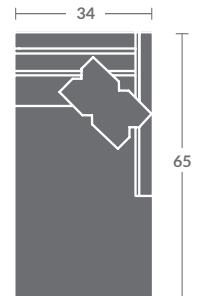

# TAYLOR KING

Please print the document at 100% for an accurate scale results.

## Quarter Inch Scale Drawing

7618-10  
ARMLESS CHAIR  
STATIONARY

7618-11ZM  
LAF CHAIR

7618-12ZM  
RAF CHAIR

7618-01ZM  
CHAIR

7618-15  
CORNER CHAIR  
STATIONARY

7618-20  
ARMLESS LOVESEAT  
STATIONARY

7618-21ZM  
LAF LOVESEAT

7618-22ZM  
RAF LOVESEAT

7618-02ZM  
LOVESEAT

7618-31ZM  
LAF SOFA

7618-32ZM  
RAF SOFA

7618-41  
LAF CHAISE  
STATIONARY

7618-42  
RAF CHAISE  
STATIONARY

7618-33ZM  
LAF CORNER SOFA

7618-34ZM  
RAF CORNER SOFA