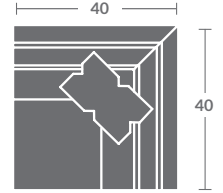

As shown:
7518-03ZM SOFA

TAYLOR KING

Please print the document at 100% for an accurate scale results.

Quarter Inch Scale Drawing

7518-10
ARMLESS CHAIR
STATIONARY

7518-11ZM
LAF CHAIR

7518-12ZM
RAF CHAIR

7518-01ZM
CHAIR

7518-15
CORNER CHAIR
STATIONARY

7518-20
ARMLESS LOVESEAT
STATIONARY

7518-21ZM
LAF LOVESEAT

7518-22ZM
RAF LOVESEAT

7518-02ZM
LOVESEAT

7518-31ZM
LAF SOFA

7518-32ZM
RAF SOFA

7518-41
LAF CHAISE
STATIONARY