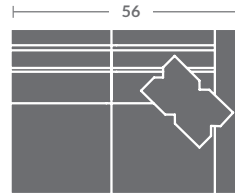

As shown:
7518-03ZM SOFA

TAYLOR KING

Please print the document at 100% for an accurate scale results.

Quarter Inch Scale Drawing

7518-10
ARMLESS CHAIR
STATIONARY

7518-11ZM
LAF CHAIR

7518-12ZM
RAF CHAIR

7518-01ZM
CHAIR

7518-15
CORNER CHAIR
STATIONARY

7518-20
ARMLESS LOVESEAT
STATIONARY

7518-21ZM
LAF LOVESEAT

7518-22ZM
RAF LOVESEAT

7518-02ZM
LOVESEAT

7518-31ZM
LAF SOFA

7518-32ZM
RAF SOFA

7518-41
LAF CHAISE
STATIONARY