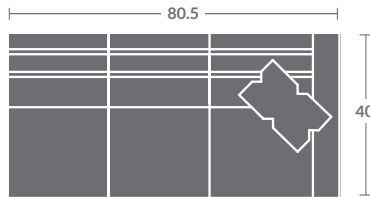

As shown:
7518-03ZM SOFA

TAYLOR KING

Please print the document at 100% for an accurate scale results.

Quarter Inch Scale Drawing

7518-10
ARMLESS CHAIR
STATIONARY

7518-11ZM
LAF CHAIR

7518-12ZM
RAF CHAIR

7518-01ZM
CHAIR

7518-15
CORNER CHAIR
STATIONARY

7518-20
ARMLESS LOVESEAT
STATIONARY

7518-21ZM
LAF LOVESEAT

7518-22ZM
RAF LOVESEAT

7518-02ZM
LOVESEAT

7518-31ZM
LAF SOFA

7518-32ZM
RAF SOFA

7518-41
LAF CHAISE
STATIONARY