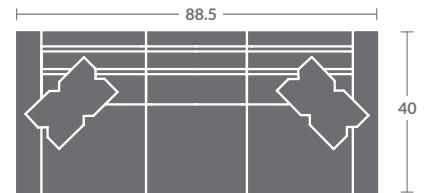

As shown:
7518-03ZM SOFA

TAYLOR KING

Please print the document at 100% for an accurate scale results.

Quarter Inch Scale Drawing

7518-10
ARMLESS CHAIR
STATIONARY

7518-11ZM
LAF CHAIR

7518-12ZM
RAF CHAIR

7518-01ZM
CHAIR

7518-15
CORNER CHAIR
STATIONARY

7518-20
ARMLESS LOVESEAT
STATIONARY

7518-21ZM
LAF LOVESEAT

7518-22ZM
RAF LOVESEAT

7518-02ZM
LOVESEAT

7518-31ZM
LAF SOFA

7518-32ZM
RAF SOFA

7518-41
LAF CHAISE
STATIONARY

7518-42
RAF CHAISE
STATIONARY

7518-33ZM
LAF CORNER SOFA

7518-34ZM
RAF CORNER SOFA

7518-03ZM
SOFA