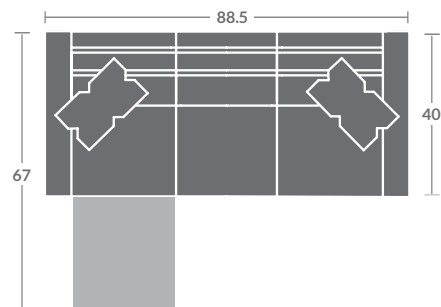

TAYLOR KING

Please print the document at 100% for an accurate scale results.

L 7518-03ZM HOLLAND MOTORIZED SOFA

Overall h37 d40 w87.5
Inside d22 w74 ah 24 sh21
Wall clearance: Zero
Full extension: 67

Sock arm / Attached back cushions / (2) 20x12 Kidney pillows /
Switch with Nickel finish / (Matte black switch optional)
Requires a power outlet / Rechargeable battery available

Also Available:

7518-01ZM Chair
7518-02ZM Loveseat
7518-ZM Sectional

Available in leather. Kidney Pillows standard.
No nails standard on leather.

ALL ORDERS MUST INCLUDE A DIAGRAM

Quarter Inch Scale Drawing

As shown:
7518-03ZM SOFA

TAYLOR KING

Please print the document at 100% for an accurate scale results.

Quarter Inch Scale Drawing

7518-10
ARMLESS CHAIR
STATIONARY

7518-11ZM
LAF CHAIR

7518-12ZM
RAF CHAIR

7518-01ZM
CHAIR