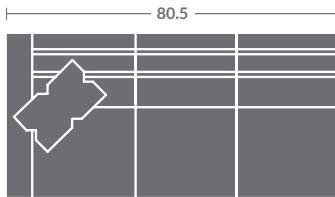

As shown:
7518-03ZM SOFA

TAYLOR KING

Please print the document at 100% for an accurate scale results.

Quarter Inch Scale Drawing

7518-10
ARMLESS CHAIR
STATIONARY

7518-11ZM
LAF CHAIR

7518-12ZM
RAF CHAIR

7518-01ZM
CHAIR

7518-15
CORNER CHAIR
STATIONARY

7518-20
ARMLESS LOVESEAT
STATIONARY

7518-21ZM
LAF LOVESEAT

7518-22ZM
RAF LOVESEAT

7518-02ZM
LOVESEAT

7518-31ZM
LAF SOFA

7518-32ZM
RAF SOFA

7518-41
LAF CHAISE
STATIONARY