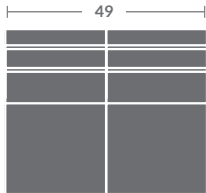

As shown:
7518-03ZM SOFA

TAYLOR KING

Please print the document at 100% for an accurate scale results.

Quarter Inch Scale Drawing

7518-10
ARMLESS CHAIR
STATIONARY

7518-11ZM
LAF CHAIR

7518-12ZM
RAF CHAIR

7518-01ZM
CHAIR

7518-15
CORNER CHAIR
STATIONARY

7518-20
ARMLESS LOVESEAT
STATIONARY

7518-21ZM
LAF LOVESEAT

7518-22ZM
RAF LOVESEAT

7518-02ZM
LOVESEAT

7518-31ZM
LAF SOFA

7518-32ZM
RAF SOFA

7518-41
LAF CHAISE
STATIONARY