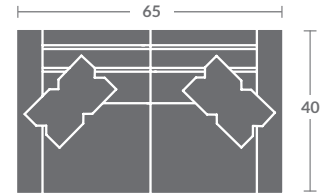

As shown:
7518-03ZM SOFA

TAYLOR KING

Please print the document at 100% for an accurate scale results.

Quarter Inch Scale Drawing

7518-10
ARMLESS CHAIR
STATIONARY

7518-11ZM
LAF CHAIR

7518-12ZM
RAF CHAIR

7518-01ZM
CHAIR

7518-15
CORNER CHAIR
STATIONARY

7518-20
ARMLESS LOVESEAT
STATIONARY

7518-21ZM
LAF LOVESEAT

7518-22ZM
RAF LOVESEAT

7518-02ZM
LOVESEAT

7518-31ZM
LAF SOFA

7518-32ZM
RAF SOFA

7518-41
LAF CHAISE
STATIONARY

7518-42
RAF CHAISE
STATIONARY

7518-33ZM
LAF CORNER SOFA

7518-34ZM
RAF CORNER SOFA

7518-03ZM
SOFA