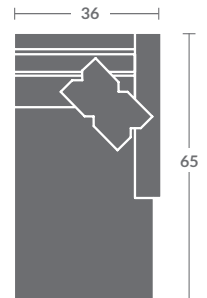

As shown:
7518-03ZM SOFA

TAYLOR KING

Please print the document at 100% for an accurate scale results.

Quarter Inch Scale Drawing

7518-10
ARMLESS CHAIR
STATIONARY

7518-11ZM
LAF CHAIR

7518-12ZM
RAF CHAIR

7518-01ZM
CHAIR

7518-15
CORNER CHAIR
STATIONARY

7518-20
ARMLESS LOVESEAT
STATIONARY

7518-21ZM
LAF LOVESEAT

7518-22ZM
RAF LOVESEAT

7518-02ZM
LOVESEAT

7518-31ZM
LAF SOFA

7518-32ZM
RAF SOFA

7518-41
LAF CHAISE
STATIONARY

7518-42
RAF CHAISE
STATIONARY

7518-33ZM
LAF CORNER SOFA

7518-34ZM
RAF CORNER SOFA

7518-03ZM
SOFA