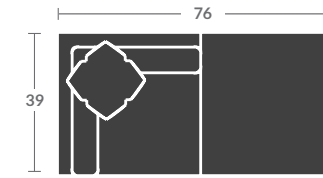

TAYLOR KING

SECTIONALS

Diagrams are not to scale

6914-73
LAF CORNER CHAISE

6914-74
RAF CORNER CHAISE

6914-
As shown:
(2) 6914-73 LAF CORNER CHAISE

6914- BOROUGH SECTIONAL

As Shown:

(2) 6914-73 BOROUGH LAF CORNER CHAISE

Overall: h32 d76 w40

Inside d65 w30.5 ah26 sh20.5

Posh down back cushion/Loose back cushion/Edge stitch/

(1) 19" dog ear throw pillow

Options Shown: *Contrasting fabric on pillow.*