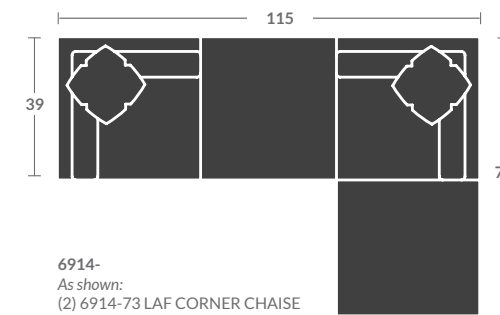

TAYLOR KING

SECTIONALS

Diagrams are not to scale

6914-73
LAF CORNER CHAISE

6914-74
RAF CORNER CHAISE

6914-
As shown:
(2) 6914-73 LAF CORNER CHAISE

6914- BOROUGH SECTIONAL

As Shown:

(2) 6914-73 BOROUGH LAF CORNER CHAISE

Overall: h32 d76 w40

Inside d65 w30.5 ah26 sh20.5

Posh down back cushion/Loose back cushion/Edge stitch/

(1) 19" dog ear throw pillow

Options Shown: *Contrasting fabric on pillow.*