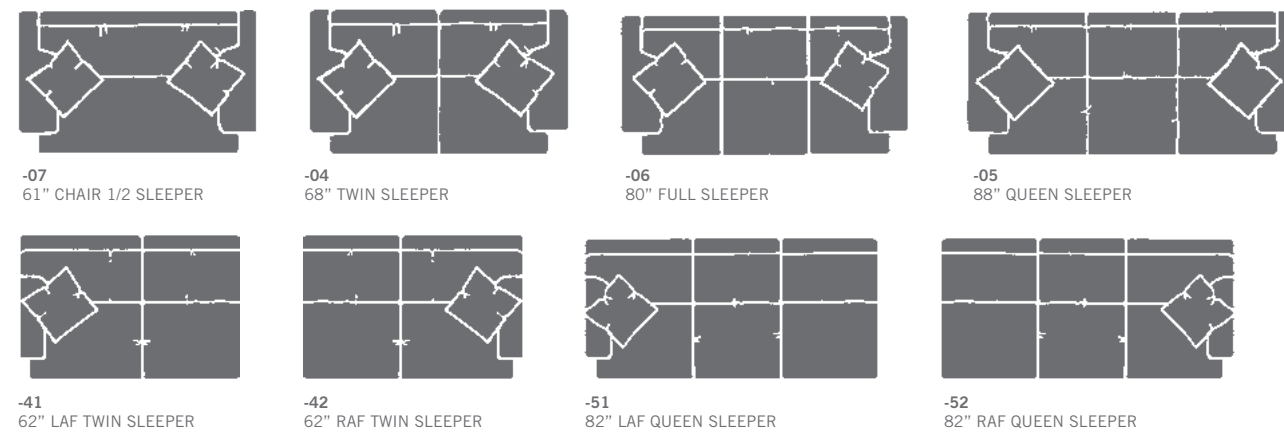

Panel / Roll arm / Round Montana bun foot

Optional Nebraska square tapered foot.
Available in leather. Nails and throw pillows not included.

K57 SERIES

Shown:
K5703 CLIPPERTON SOFA

Track arm / Nebraska square tapered foot

Track arm style overall width is 3" shorter.
Available in leather. Nails and pillows not included.

SOFAS, LOVESEATS, CHAIRS AND OTTOMANS

NOTE: BOX BORDER SEMI-ATTACHED BACK / 19" DOG EAR THROW PILLOWS

* Illustrations not to scale

SLEEP SOFAS, SLEEPER LOVESEATS, SLEEPER SECTIONAL SOFAS, LOVESEATS AND CHAISE

SECTIONAL SOFAS, LOVESEATS, CHAIRS AND CORNERS

* Illustrations not to scale

COMMON DIMENSIONS: OVERALL HEIGHT 39" / OVERALL DEPTH 40" / ARM HEIGHT 26.5" / SEAT HEIGHT 23" / SEAT DEPTH 22"