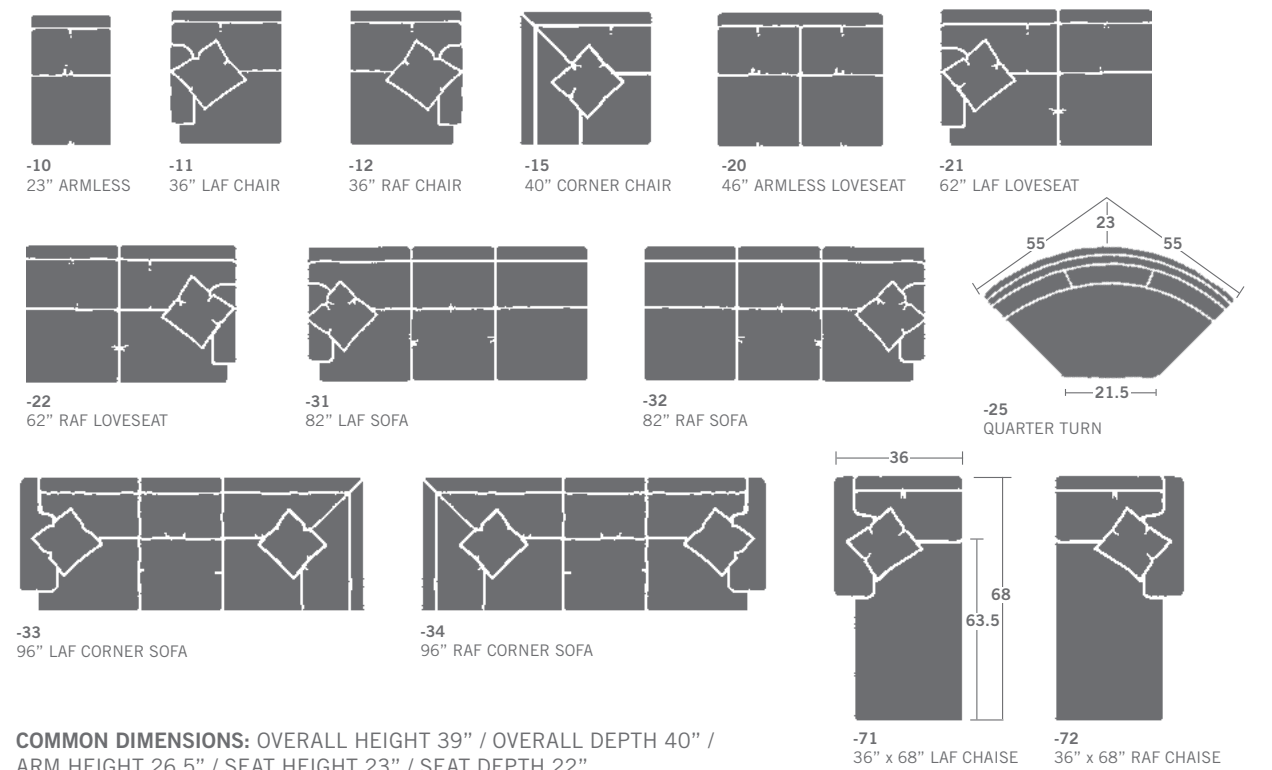

Track arm style overall width is 3" shorter.
Available in leather. Nails and pillows not included.

SOFAS, LOVESEATS, CHAIRS AND OTTOMANS

NOTE: BOX BORDER SEMI-ATTACHED BACK / 19" DOG EAR THROW PILLOWS

* Illustrations not to scale

SLEEP SOFAS, SLEEPER LOVESEATS, SLEEPER SECTIONAL SOFAS, LOVESEATS AND CHAISE

SECTIONAL SOFAS, LOVESEATS, CHAIRS AND CORNERS

* Illustrations not to scale

COMMON DIMENSIONS: OVERALL HEIGHT 39" / OVERALL DEPTH 40" / ARM HEIGHT 26.5" / SEAT HEIGHT 23" / SEAT DEPTH 22"