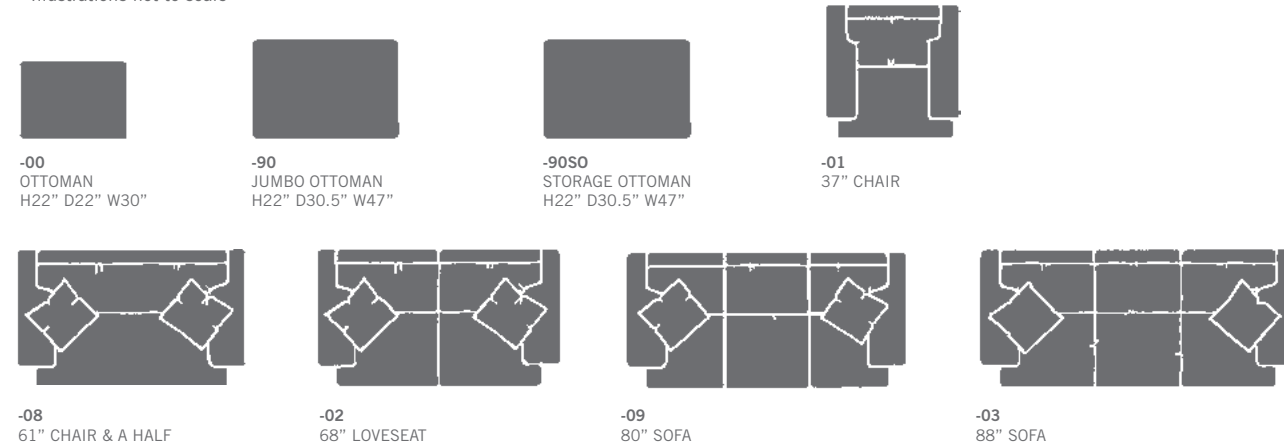

K43 SERIES

Shown:
K4303 GATES SOFA

Shirred panel / Roll arm / Waterfall skirt

K45 SERIES

Shown:
K4503 ROBERTS SOFA

Panel / Roll arm / 9" Kick pleat skirt

K55 SERIES

Shown:
K5503 COOPER SOFA

Panel / Roll arm / Round Montana bun foot

Optional Nebraska square tapered foot.
Available in leather. Nails and throw pillows not included.

K57 SERIES

Shown:
K5703 CLIPPERTON SOFA

Track arm / Nebraska square tapered foot

Track arm style overall width is 3" shorter.
Available in leather. Nails and pillows not included.

SOFAS, LOVESEATS, CHAIRS AND OTTOMANS

NOTE: BOX BORDER SEMI-ATTACHED BACK / 19" DOG EAR THROW PILLOWS

* Illustrations not to scale

SLEEP SOFAS, SLEEPER LOVESEATS, SLEEPER SECTIONAL SOFAS, LOVESEATS AND CHAISE

SECTIONAL SOFAS, LOVESEATS, CHAIRS AND CORNERS

* Illustrations not to scale

COMMON DIMENSIONS: OVERALL HEIGHT 39" / OVERALL DEPTH 40" / ARM HEIGHT 26.5" / SEAT HEIGHT 23" / SEAT DEPTH 22"