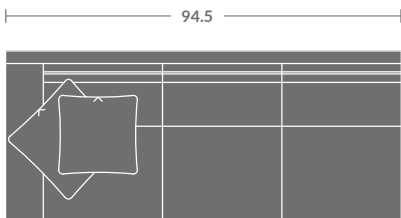

Please print the document at 100% for an accurate scale results.

**DIAGRAM USING 1/4" IMAGES BELOW REQUIRED WITH ORDER.**

3926-03  
Sofa

3926-00  
Ottoman

3926-15  
Corner Chair

3926-10  
Armless Chair

3926-20  
Armless Loveseat

3926-30  
Armless Sofa

3926-11  
LAF Chair

3926-12  
RAF Chair

3926-21  
LAF Loveseat

3926-22  
RAF Loveseat

3926-31  
LAF Sofa

3926-32  
RAF Sofa

3926-33  
LAF Corner Return Sofa