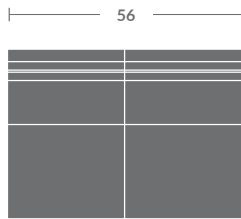

Please print the document at 100% for an accurate scale results.

**DIAGRAM USING 1/4" IMAGES BELOW REQUIRED WITH ORDER.**

3926-03  
Sofa

3926-00  
Ottoman

3926-15  
Corner Chair

3926-10  
Armless Chair

3926-20  
Armless Loveseat

3926-30  
Armless Sofa

3926-11  
LAF Chair

3926-12  
RAF Chair

3926-21  
LAF Loveseat

3926-22  
RAF Loveseat

3926-31  
LAF Sofa

3926-32  
RAF Sofa

3926-33  
LAF Corner Return Sofa