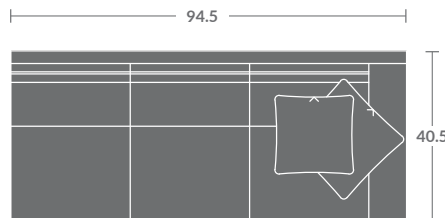

Please print the document at 100% for an accurate scale results.

**DIAGRAM USING 1/4" IMAGES BELOW REQUIRED WITH ORDER.**

3926-03  
Sofa

3926-00  
Ottoman

3926-15  
Corner Chair

3926-10  
Armless Chair

3926-20  
Armless Loveseat

3926-30  
Armless Sofa

3926-11  
LAF Chair

3926-12  
RAF Chair

3926-21  
LAF Loveseat

3926-22  
RAF Loveseat

3926-31  
LAF Sofa

3926-32  
RAF Sofa

3926-33  
LAF Corner Return Sofa