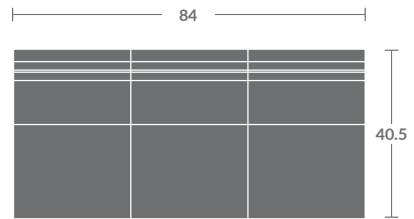

Please print the document at 100% for an accurate scale results.

**DIAGRAM USING 1/4" IMAGES BELOW REQUIRED WITH ORDER.**

3926-03  
Sofa

3926-00  
Ottoman

3926-15  
Corner Chair

3926-10  
Armless Chair

3926-20  
Armless Loveseat

3926-30  
Armless Sofa

3926-11  
LAF Chair

3926-12  
RAF Chair

3926-21  
LAF Loveseat

3926-22  
RAF Loveseat

3926-31  
LAF Sofa

3926-32  
RAF Sofa

3926-33  
LAF Corner Return Sofa