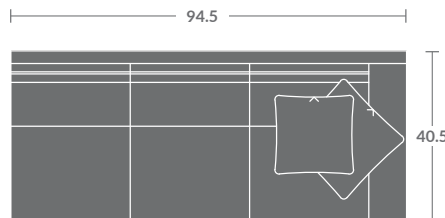

# TAYLOR KING

Please print the document at 100% for an accurate scale results.

**DIAGRAM USING 1/4" IMAGES BELOW REQUIRED WITH ORDER.**

3926-03  
Sofa

3926-00  
Ottoman

3926-15  
Corner Chair

3926-10  
Armless Chair

3926-20  
Armless Loveseat

3926-30  
Armless Sofa

3926-11  
LAF Chair

3926-12  
RAF Chair

3926-21  
LAF Loveseat

3926-22  
RAF Loveseat

3926-31  
LAF Sofa

3926-32  
RAF Sofa