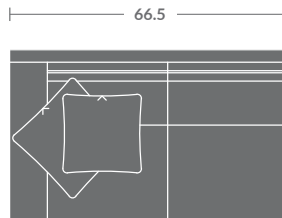

# TAYLOR KING

Please print the document at 100% for an accurate scale results.

**DIAGRAM USING 1/4" IMAGES BELOW REQUIRED WITH ORDER.**

3926-03  
Sofa

3926-00  
Ottoman

3926-15  
Corner Chair

3926-10  
Armless Chair

3926-20  
Armless Loveseat

3926-30  
Armless Sofa

3926-11  
LAF Chair

3926-12  
RAF Chair

3926-21  
LAF Loveseat

3926-22  
RAF Loveseat

3926-31  
LAF Sofa

3926-32  
RAF Sofa