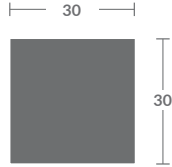

# TAYLOR KING

Please print the document at 100% for an accurate scale results.

**DIAGRAM USING 1/4" IMAGES BELOW REQUIRED WITH ORDER.**

3926-03  
Sofa

3926-00  
Ottoman

3926-15  
Corner Chair

3926-10  
Armless Chair

3926-20  
Armless Loveseat

3926-30  
Armless Sofa

3926-11  
LAF Chair

3926-12  
RAF Chair

3926-21  
LAF Loveseat

3926-22  
RAF Loveseat

3926-31  
LAF Sofa

3926-32  
RAF Sofa