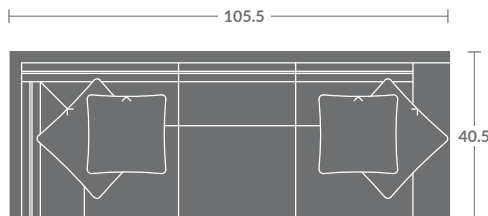

3926-34
RAF Corner Return Sofa