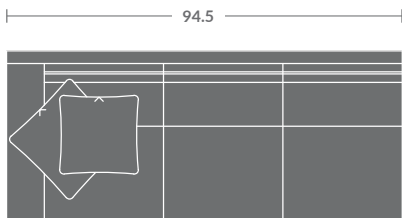

# TAYLOR KING

Please print the document at 100% for an accurate scale results.

**DIAGRAM USING 1/4" IMAGES BELOW REQUIRED WITH ORDER.**

3926-03  
Sofa

3926-00  
Ottoman

3926-15  
Corner Chair

3926-10  
Armless Chair

3926-20  
Armless Loveseat

3926-30  
Armless Sofa

3926-11  
LAF Chair

3926-12  
RAF Chair

3926-21  
LAF Loveseat

3926-22  
RAF Loveseat

3926-31  
LAF Sofa

3926-32  
RAF Sofa