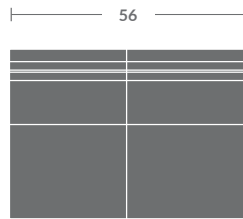

# TAYLOR KING

Please print the document at 100% for an accurate scale results.

**DIAGRAM USING 1/4" IMAGES BELOW REQUIRED WITH ORDER.**

3926-03  
Sofa

3926-00  
Ottoman

3926-15  
Corner Chair

3926-10  
Armless Chair

3926-20  
Armless Loveseat

3926-30  
Armless Sofa

3926-11  
LAF Chair

3926-12  
RAF Chair

3926-21  
LAF Loveseat

3926-22  
RAF Loveseat

3926-31  
LAF Sofa

3926-32  
RAF Sofa