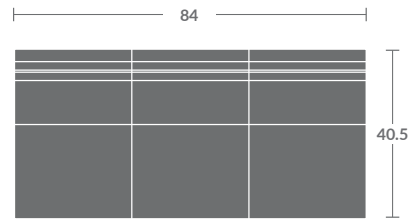

# TAYLOR KING

Please print the document at 100% for an accurate scale results.

**DIAGRAM USING 1/4" IMAGES BELOW REQUIRED WITH ORDER.**

3926-03  
Sofa

3926-00  
Ottoman

3926-15  
Corner Chair

3926-10  
Armless Chair

3926-20  
Armless Loveseat

3926-30  
Armless Sofa

3926-11  
LAF Chair

3926-12  
RAF Chair

3926-21  
LAF Loveseat

3926-22  
RAF Loveseat

3926-31  
LAF Sofa

3926-32  
RAF Sofa