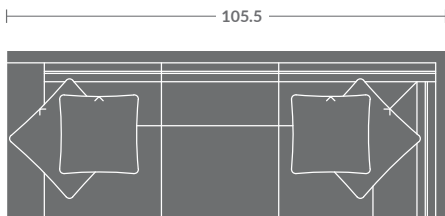

# TAYLOR KING

Please print the document at 100% for an accurate scale results.

**DIAGRAM USING 1/4" IMAGES BELOW REQUIRED WITH ORDER.**

3926-03  
Sofa

3926-00  
Ottoman

3926-15  
Corner Chair

3926-10  
Armless Chair

3926-20  
Armless Loveseat

3926-30  
Armless Sofa

3926-11  
LAF Chair

3926-12  
RAF Chair

3926-21  
LAF Loveseat

3926-22  
RAF Loveseat

3926-31  
LAF Sofa

3926-32  
RAF Sofa