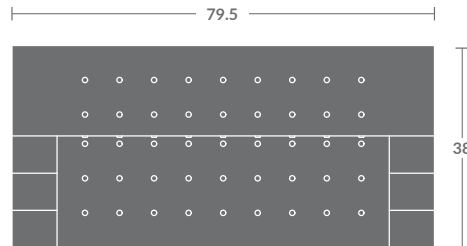

Please print the document at 100% for an accurate scale results.

DIAGRAM USING 1/4" IMAGES BELOW REQUIRED WITH ORDER.

3426-03
Sofa

3426-02
Loveseat

3426-09
Mini Sofa

3426-21
LAF Loveseat

3426-22
RAF Loveseat