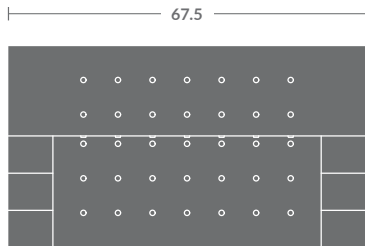

Please print the document at 100% for an accurate scale results.

DIAGRAM USING 1/4" IMAGES BELOW REQUIRED WITH ORDER.

3426-03
Sofa

3426-02
Loveseat

3426-09
Mini Sofa

3426-21
LAF Loveseat

3426-22
RAF Loveseat