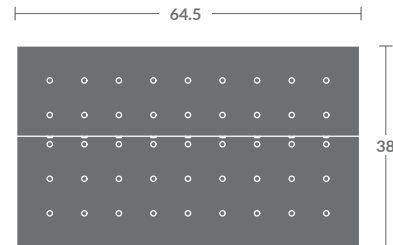

Please print the document at 100% for an accurate scale results.

DIAGRAM USING 1/4" IMAGES BELOW REQUIRED WITH ORDER.

3426-03
Sofa

3426-02
Loveseat

3426-09
Mini Sofa

3426-21
LAF Loveseat

3426-22
RAF Loveseat