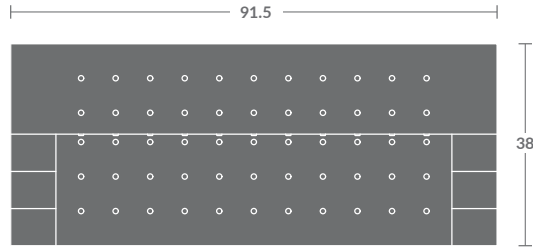

TAYLOR KING

Please print the document at 100% for an accurate scale results.

DIAGRAM USING 1/4" IMAGES BELOW REQUIRED WITH ORDER.

3426-03
Sofa

3426-02
Loveseat

3426-09
Mini Sofa

3426-21
LAF Loveseat

3426-22
RAF Loveseat