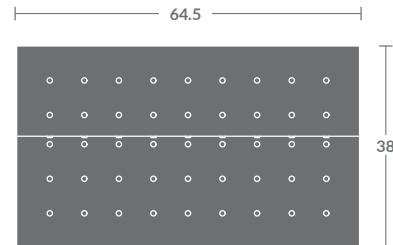

TAYLOR KING

Please print the document at 100% for an accurate scale results.

DIAGRAM USING 1/4" IMAGES BELOW REQUIRED WITH ORDER.

3426-03
Sofa

3426-02
Loveseat

3426-09
Mini Sofa

3426-21
LAF Loveseat

3426-22
RAF Loveseat