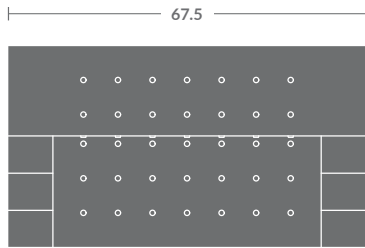

TAYLOR KING

Please print the document at 100% for an accurate scale results.

DIAGRAM USING 1/4" IMAGES BELOW REQUIRED WITH ORDER.

3426-03
Sofa

3426-02
Loveseat

3426-09
Mini Sofa

3426-21
LAF Loveseat

3426-22
RAF Loveseat