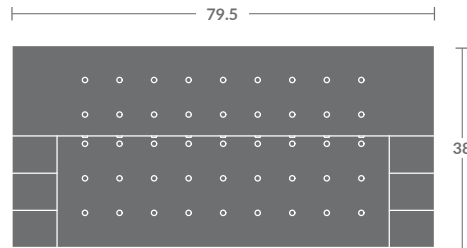

TAYLOR KING

Please print the document at 100% for an accurate scale results.

DIAGRAM USING 1/4" IMAGES BELOW REQUIRED WITH ORDER.

3426-03
Sofa

3426-02
Loveseat

3426-09
Mini Sofa

3426-21
LAF Loveseat

3426-22
RAF Loveseat