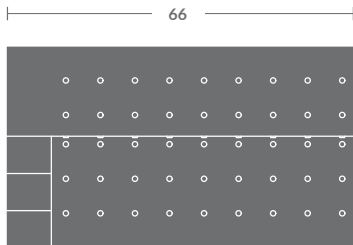

TAYLOR KING

Please print the document at 100% for an accurate scale results.

DIAGRAM USING 1/4" IMAGES BELOW REQUIRED WITH ORDER.

3426-03
Sofa

3426-02
Loveseat

3426-09
Mini Sofa

3426-21
LAF Loveseat

3426-22
RAF Loveseat