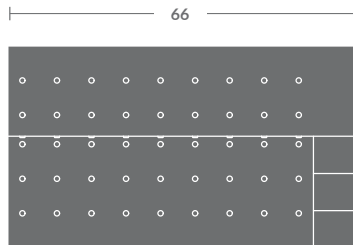

TAYLOR KING

Please print the document at 100% for an accurate scale results.

DIAGRAM USING 1/4" IMAGES BELOW REQUIRED WITH ORDER.

3426-03
Sofa

3426-02
Loveseat

3426-09
Mini Sofa

3426-21
LAF Loveseat

3426-22
RAF Loveseat