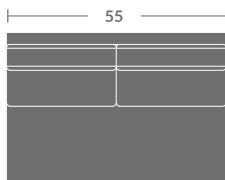

TAYLOR KING

Please print the document at 100% for an accurate scale results.

DIAGRAM USING 1/4" IMAGES BELOW REQUIRED WITH ORDER.

4925-02
Loveseat

4925-09
Mini Sofa

4925-03
Sofa

4925-21
LAF Loveseat

4925-22
RAF Loveseat

4925-33
LAF Corner Sofa

4925-34
RAF Corner Sofa

4925-20
Armless Loveseat

4925-30
Armless Sofa