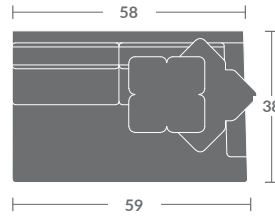

TAYLOR KING

Please print the document at 100% for an accurate scale results.

DIAGRAM USING 1/4" IMAGES BELOW REQUIRED WITH ORDER.

4925-02
Loveseat

4925-09
Mini Sofa

4925-03
Sofa

4925-21
LAF Loveseat

4925-22
RAF Loveseat

4925-33
LAF Corner Sofa

4925-34
RAF Corner Sofa

4925-20
Armless Loveseat

4925-30
Armless Sofa