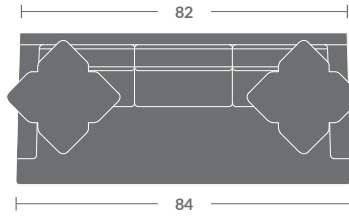

TAYLOR KING

Please print the document at 100% for an accurate scale results.

DIAGRAM USING 1/4" IMAGES BELOW REQUIRED WITH ORDER.

4925-02
Loveseat

4925-09
Mini Sofa

4925-03
Sofa

4925-21
LAF Loveseat

4925-22
RAF Loveseat

4925-33
LAF Corner Sofa

4925-34
RAF Corner Sofa

4925-20
Armless Loveseat

4925-30
Armless Sofa