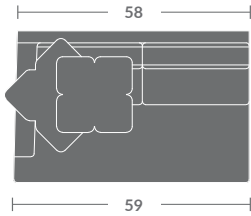

TAYLOR KING

Please print the document at 100% for an accurate scale results.

DIAGRAM USING 1/4" IMAGES BELOW REQUIRED WITH ORDER.

4925-02
Loveseat

4925-09
Mini Sofa

4925-03
Sofa

4925-21
LAF Loveseat

4925-22
RAF Loveseat

4925-33
LAF Corner Sofa

4925-34
RAF Corner Sofa

4925-20
Armless Loveseat

4925-30
Armless Sofa