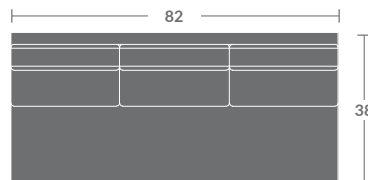

4925-30
Armless Sofa