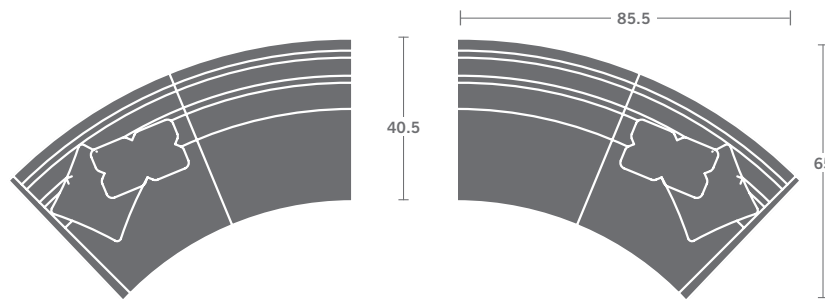

Please print the document at 100% for an accurate scale results.

5616- QUINN SECTIONAL

Loose back cushions / Edge stitching standard

As Shown:

5616-35 LAF WEDGE SOFA

Overall: h38 d43 w69.5

Inside: d23.5 w53 ah24.5 sh22

Options Shown: Contrasting fabric on standard pillows.

PLEASE PROVIDE DIAGRAM WITH YOUR ORDER.

Quarter Inch Scale Drawing

As Shown:

TWO PIECE SECTIONAL MUST BE ORDERED AS A SET.

5616-35 LEFT ARM SOFA

5616-36 RIGHT ARM SOFA

5616-90 OTTOMAN

Please print the document at 100% for an accurate scale results.

Quarter Inch Scale Drawing

5616-90
OTTOMAN

5616-00
OTTOMAN

5616-10
ARMLESS CHAIR

5616-11
LEFT ARM CHAIR

5616-12
RIGHT ARM CHAIR

5616-20
ARMLESS LOVESEAT

5616-17
LEFT ARM LOVESEAT

5616-18
RIGHT ARM LOVESEAT

5616-21
LEFT ARM LOVESEAT

5616-22
RIGHT ARM LOVESEAT

Please print the document at 100% for an accurate scale results.

Quarter Inch Scale Drawing