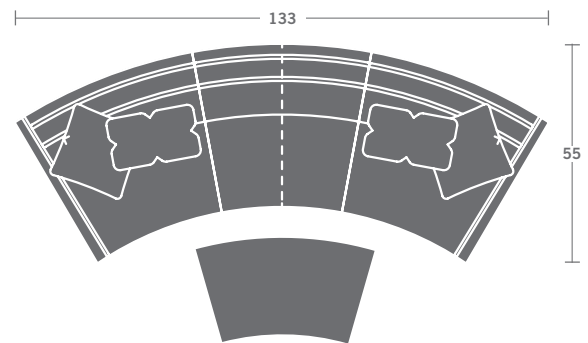

Please print the document at 100% for an accurate scale results.

5616- QUINN SECTIONAL

Loose back cushions / Edge stitching standard

As Shown:

5616-35 LAF WEDGE SOFA

Overall: h38 d43 w69.5

Inside: d23.5 w53 ah24.5 sh22

(1) 19" Throw pillow / (1) K-22 Kidney pillow

5616-36 RAF WEDGE SOFA

Overall: h38 d43 w69.5

Inside: d23.5 w53 ah24.5 sh22

(1) 19" Throw pillow / (1) K-22 Kidney pillow

5616-90 BUMPER OTTOMAN

Overall: h22 d27 w45

Options Shown: Contrasting fabric on standard pillows.

PLEASE PROVIDE DIAGRAM WITH YOUR ORDER.

Quarter Inch Scale Drawing

As Shown:

TWO PIECE SECTIONAL MUST BE ORDERED AS A SET.

5616-35 LEFT ARM SOFA

5616-36 RIGHT ARM SOFA

5616-90 OTTOMAN

Please print the document at 100% for an accurate scale results.

Quarter Inch Scale Drawing

5616-90
OTTOMAN

5616-00
OTTOMAN

5616-10
ARMLESS CHAIR

5616-11
LEFT ARM CHAIR

5616-12
RIGHT ARM CHAIR