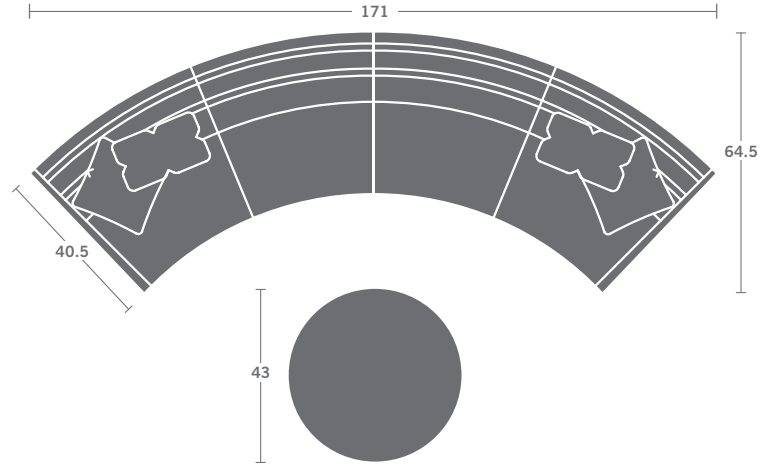

Options Shown: Contrasting fabric on standard pillows.

PLEASE PROVIDE DIAGRAM WITH YOUR ORDER.

Quarter Inch Scale Drawing

As Shown:

TWO PIECE SECTIONAL MUST BE ORDERED AS A SET.

5616-35 LEFT ARM SOFA

5616-36 RIGHT ARM SOFA

5616-90 OTTOMAN

Please print the document at 100% for an accurate scale results.

Quarter Inch Scale Drawing

5616-90
OTTOMAN

5616-00
OTTOMAN

5616-10
ARMLESS CHAIR

5616-11
LEFT ARM CHAIR

5616-12
RIGHT ARM CHAIR

5616-20
ARMLESS LOVESEAT

5616-17
LEFT ARM LOVESEAT

5616-18
RIGHT ARM LOVESEAT

5616-21
LEFT ARM LOVESEAT

5616-22
RIGHT ARM LOVESEAT

Please print the document at 100% for an accurate scale results.

Quarter Inch Scale Drawing

As Shown:
5616-17 LEFT ARM LOVESEAT
5616-18 RIGHT ARM LOVESEAT
5616-00 OTTOMAN

As Shown:
5616-21 LEFT ARM LOVESEAT
5616-22 RIGHT ARM LOVESEAT
5616-00 OTTOMAN

As Shown:
TWO PIECE SECTIONAL MUST BE ORDERED AS A SET.
5616-35 LEFT ARM SOFA
5616-36 RIGHT ARM SOFA
(2) 5616-90 OTTOMANS