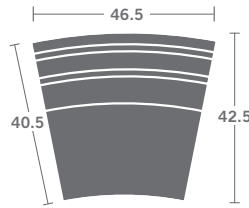

Please print the document at 100% for an accurate scale results.

5616- QUINN SECTIONAL

Loose back cushions / Edge stitching standard

As Shown:

5616-35 LAF WEDGE SOFA

Overall: h38 d43 w69.5

Inside: d23.5 w53 ah24.5 sh22

Options Shown: Contrasting fabric on standard pillows.

PLEASE PROVIDE DIAGRAM WITH YOUR ORDER.

Quarter Inch Scale Drawing

As Shown:

TWO PIECE SECTIONAL MUST BE ORDERED AS A SET.

5616-35 LEFT ARM SOFA

5616-36 RIGHT ARM SOFA

5616-90 OTTOMAN

Please print the document at 100% for an accurate scale results.

Quarter Inch Scale Drawing

5616-90
OTTOMAN

5616-00
OTTOMAN

5616-10
ARMLESS CHAIR

5616-11
LEFT ARM CHAIR

5616-12
RIGHT ARM CHAIR

5616-20
ARMLESS LOVESEAT

5616-17
LEFT ARM LOVESEAT

5616-18
RIGHT ARM LOVESEAT

5616-21
LEFT ARM LOVESEAT

5616-22
RIGHT ARM LOVESEAT

Please print the document at 100% for an accurate scale results.

Quarter Inch Scale Drawing