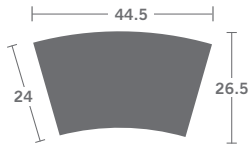

Please print the document at 100% for an accurate scale results.

5616- QUINN SECTIONAL

Loose back cushions / Edge stitching standard

As Shown:

5616-35 LAF WEDGE SOFA

Overall: h38 d43 w69.5

Inside: d23.5 w53 ah24.5 sh22

(1) 19" Throw pillow / (1) K-22 Kidney pillow

5616-36 RAF WEDGE SOFA

Overall: h38 d43 w69.5

Inside: d23.5 w53 ah24.5 sh22

(1) 19" Throw pillow / (1) K-22 Kidney pillow

5616-90 BUMPER OTTOMAN

Overall: h22 d27 w45

Options Shown: Contrasting fabric on standard pillows.

PLEASE PROVIDE DIAGRAM WITH YOUR ORDER.

Quarter Inch Scale Drawing

As Shown:

TWO PIECE SECTIONAL MUST BE ORDERED AS A SET.

5616-35 LEFT ARM SOFA

5616-36 RIGHT ARM SOFA

5616-90 OTTOMAN

Please print the document at 100% for an accurate scale results.

Quarter Inch Scale Drawing

5616-90
OTTOMAN

5616-00
OTTOMAN

5616-10
ARMLESS CHAIR

5616-11
LEFT ARM CHAIR

5616-12
RIGHT ARM CHAIR