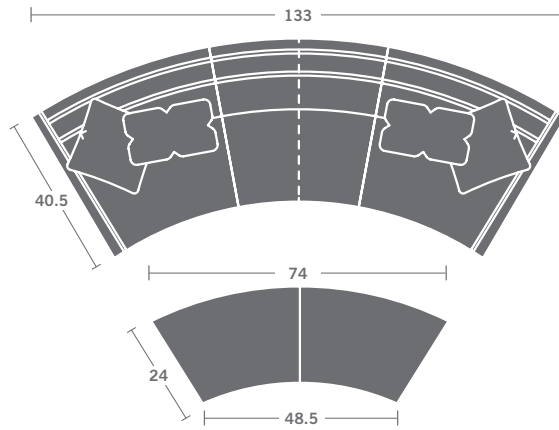

Options Shown: Contrasting fabric on standard pillows.

PLEASE PROVIDE DIAGRAM WITH YOUR ORDER.

Quarter Inch Scale Drawing

As Shown:

TWO PIECE SECTIONAL MUST BE ORDERED AS A SET.

5616-35 LEFT ARM SOFA

5616-36 RIGHT ARM SOFA

5616-90 OTTOMAN

Please print the document at 100% for an accurate scale results.

Quarter Inch Scale Drawing

5616-90
OTTOMAN

5616-00
OTTOMAN

5616-10
ARMLESS CHAIR

5616-11
LEFT ARM CHAIR

5616-12
RIGHT ARM CHAIR

5616-20
ARMLESS LOVESEAT

5616-17
LEFT ARM LOVESEAT

5616-18
RIGHT ARM LOVESEAT

5616-21
LEFT ARM LOVESEAT

5616-22
RIGHT ARM LOVESEAT

Please print the document at 100% for an accurate scale results.

Quarter Inch Scale Drawing

As Shown:
5616-17 LEFT ARM LOVESEAT
5616-18 RIGHT ARM LOVESEAT
5616-00 OTTOMAN

As Shown:
5616-21 LEFT ARM LOVESEAT
5616-22 RIGHT ARM LOVESEAT
5616-00 OTTOMAN

As Shown:
TWO PIECE SECTIONAL MUST BE ORDERED AS A SET.
5616-35 LEFT ARM SOFA
5616-36 RIGHT ARM SOFA
(2) 5616-90 OTTOMANS