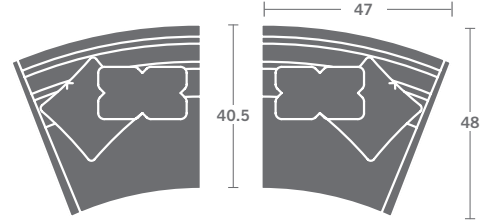

Please print the document at 100% for an accurate scale results.

5616- QUINN SECTIONAL

Loose back cushions / Edge stitching standard

As Shown:

5616-35 LAF WEDGE SOFA

Overall: h38 d43 w69.5

Inside: d23.5 w53 ah24.5 sh22

Options Shown: Contrasting fabric on standard pillows.

PLEASE PROVIDE DIAGRAM WITH YOUR ORDER.

Quarter Inch Scale Drawing

As Shown:

TWO PIECE SECTIONAL MUST BE ORDERED AS A SET.

5616-35 LEFT ARM SOFA

5616-36 RIGHT ARM SOFA

5616-90 OTTOMAN

Please print the document at 100% for an accurate scale results.

Quarter Inch Scale Drawing

5616-90
OTTOMAN

5616-00
OTTOMAN

5616-10
ARMLESS CHAIR

5616-11
LEFT ARM CHAIR

5616-12
RIGHT ARM CHAIR

5616-20
ARMLESS LOVESEAT

5616-17
LEFT ARM LOVESEAT

5616-18
RIGHT ARM LOVESEAT

5616-21
LEFT ARM LOVESEAT

5616-22
RIGHT ARM LOVESEAT

Please print the document at 100% for an accurate scale results.

Quarter Inch Scale Drawing