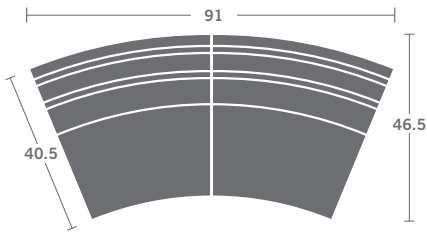

Please print the document at 100% for an accurate scale results.

5616- QUINN SECTIONAL

Loose back cushions / Edge stitching standard

As Shown:

5616-35 LAF WEDGE SOFA

Overall: h38 d43 w69.5

Inside: d23.5 w53 ah24.5 sh22

Options Shown: Contrasting fabric on standard pillows.

PLEASE PROVIDE DIAGRAM WITH YOUR ORDER.

Quarter Inch Scale Drawing

As Shown:

TWO PIECE SECTIONAL MUST BE ORDERED AS A SET.

5616-35 LEFT ARM SOFA

5616-36 RIGHT ARM SOFA

5616-90 OTTOMAN

Please print the document at 100% for an accurate scale results.

Quarter Inch Scale Drawing

5616-90
OTTOMAN

5616-00
OTTOMAN

5616-10
ARMLESS CHAIR

5616-11
LEFT ARM CHAIR

5616-12
RIGHT ARM CHAIR

5616-20
ARMLESS LOVESEAT

5616-17
LEFT ARM LOVESEAT

5616-18
RIGHT ARM LOVESEAT

5616-21
LEFT ARM LOVESEAT

5616-22
RIGHT ARM LOVESEAT

Please print the document at 100% for an accurate scale results.

Quarter Inch Scale Drawing