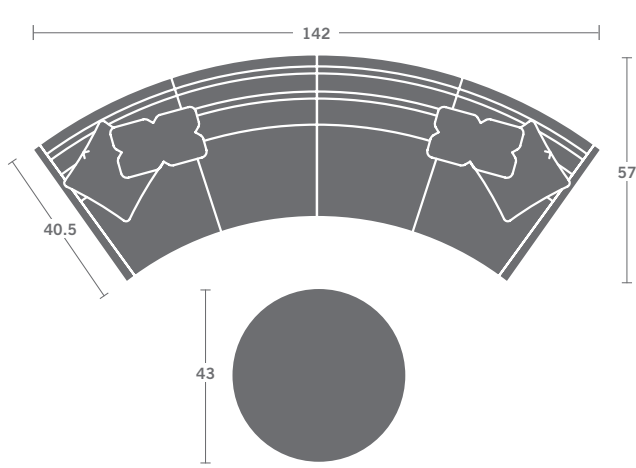

Options Shown: Contrasting fabric on standard pillows.

PLEASE PROVIDE DIAGRAM WITH YOUR ORDER.

Quarter Inch Scale Drawing

As Shown:

TWO PIECE SECTIONAL MUST BE ORDERED AS A SET.

5616-35 LEFT ARM SOFA

5616-36 RIGHT ARM SOFA

5616-90 OTTOMAN

Please print the document at 100% for an accurate scale results.

Quarter Inch Scale Drawing

5616-90
OTTOMAN

5616-00
OTTOMAN

5616-10
ARMLESS CHAIR

5616-11
LEFT ARM CHAIR

5616-12
RIGHT ARM CHAIR

5616-20
ARMLESS LOVESEAT

5616-17
LEFT ARM LOVESEAT

5616-18
RIGHT ARM LOVESEAT

5616-21
LEFT ARM LOVESEAT

5616-22
RIGHT ARM LOVESEAT

Please print the document at 100% for an accurate scale results.

Quarter Inch Scale Drawing

As Shown:
5616-17 LEFT ARM LOVESEAT
5616-18 RIGHT ARM LOVESEAT
5616-00 OTTOMAN

As Shown:
5616-21 LEFT ARM LOVESEAT
5616-22 RIGHT ARM LOVESEAT
5616-00 OTTOMAN

As Shown:
TWO PIECE SECTIONAL MUST BE ORDERED AS A SET.
5616-35 LEFT ARM SOFA
5616-36 RIGHT ARM SOFA
(2) 5616-90 OTTOMANS