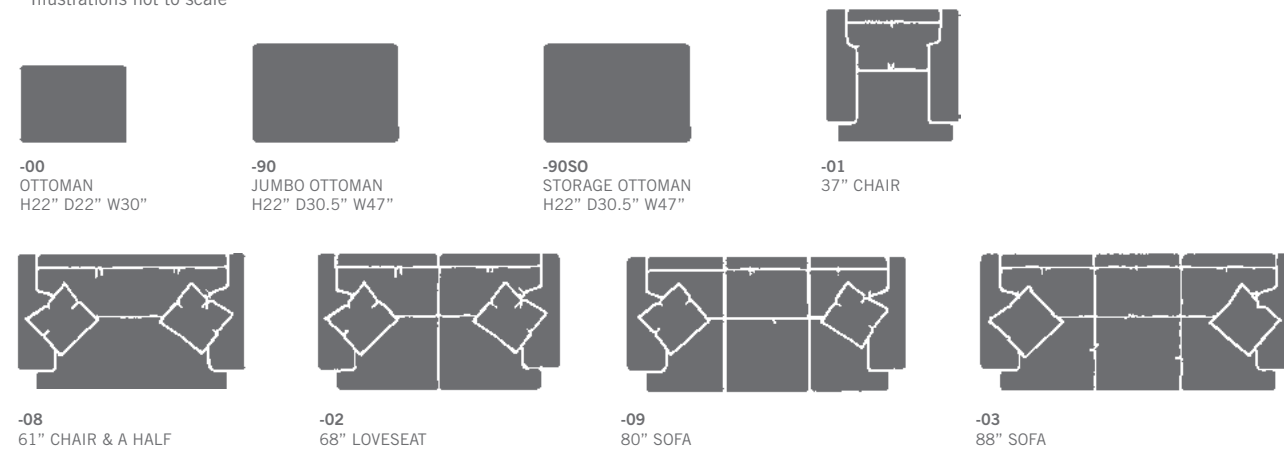

**K43 SERIES**

Shown:  
**K4303 GATES SOFA**

Shirred panel / Roll arm / Waterfall skirt

**K45 SERIES**

Shown:  
**K4503 ROBERTS SOFA**

Panel / Roll arm / 9" Kick pleat skirt

**K55 SERIES**

Shown:  
**K5503 COOPER SOFA**

Panel / Roll arm / Round Montana bun foot

Optional Nebraska square tapered foot.  
Available in leather. Nails and throw pillows not included.

**K57 SERIES**

Shown:  
**K5703 CLIPPERTON SOFA**

Track arm / Nebraska square tapered foot

**Track arm style overall width is 3" shorter.**  
Available in leather. Nails and pillows not included.

**SOFAS, LOVESEATS, CHAIRS AND OTTOMANS**

NOTE: BOX BORDER SEMI-ATTACHED BACK / 19" DOG EAR THROW PILLOWS

\* Illustrations not to scale

**SLEEP SOFAS, SLEEPER LOVESEATS, SLEEPER SECTIONAL SOFAS, LOVESEATS AND CHAISE**

**SECTIONAL SOFAS, LOVESEATS, CHAIRS AND CORNERS**

\* Illustrations not to scale

COMMON DIMENSIONS: OVERALL HEIGHT 39" / OVERALL DEPTH 40" / ARM HEIGHT 26.5" / SEAT HEIGHT 23" / SEAT DEPTH 22"