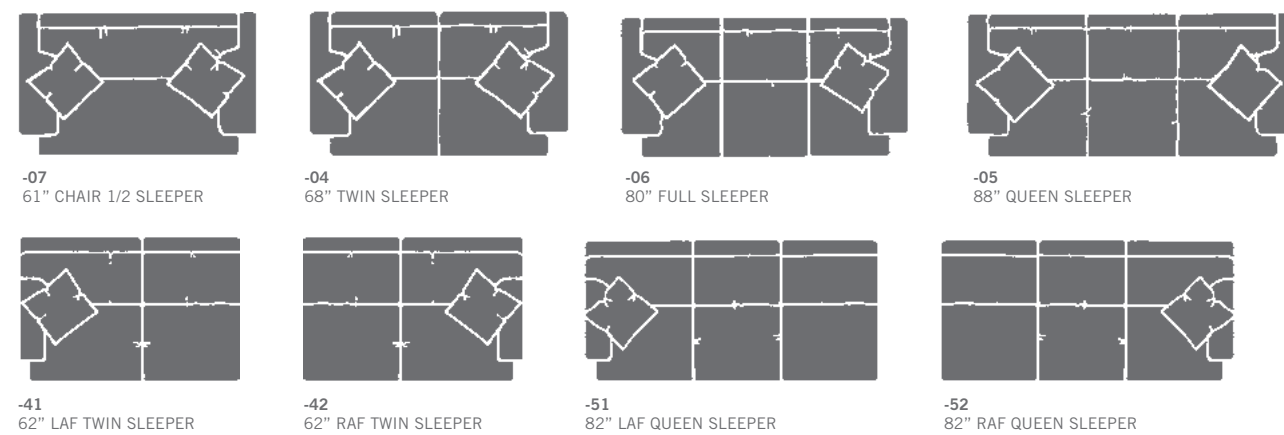

**K43 SERIES**

Shown:  
**K4303 GATES SOFA**

Shirred panel / Roll arm / Waterfall skirt

**K45 SERIES**

Shown:  
**K4503 ROBERTS SOFA**

Panel / Roll arm / 9" Kick pleat skirt

**K55 SERIES**

Shown:  
**K5503 COOPER SOFA**

Panel / Roll arm / Round Montana bun foot

Optional Nebraska square tapered foot.  
Available in leather. Nails and throw pillows not included.

**K57 SERIES**

Shown:  
**K5703 CLIPPERTON SOFA**

Track arm / Nebraska square tapered foot

**Track arm style overall width is 3" shorter.**  
Available in leather. Nails and pillows not included.

**SOFAS, LOVESEATS, CHAIRS AND OTTOMANS**

NOTE: BOX BORDER SEMI-ATTACHED BACK / 19" DOG EAR THROW PILLOWS

\* Illustrations not to scale

**SLEEP SOFAS, SLEEPER LOVESEATS, SLEEPER SECTIONAL SOFAS, LOVESEATS AND CHAISE**

**SECTIONAL SOFAS, LOVESEATS, CHAIRS AND CORNERS**

\* Illustrations not to scale

COMMON DIMENSIONS: OVERALL HEIGHT 39" / OVERALL DEPTH 40" / ARM HEIGHT 26.5" / SEAT HEIGHT 23" / SEAT DEPTH 22"