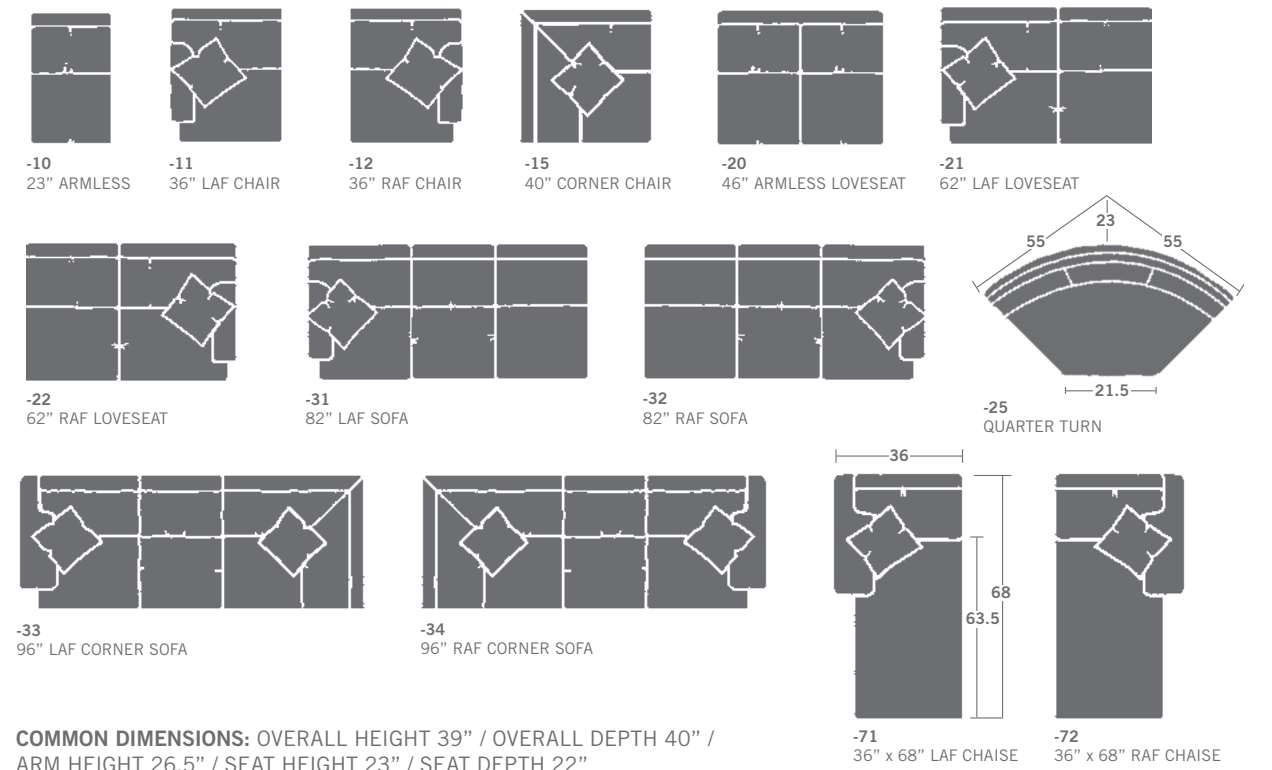

**Track arm style overall width is 3" shorter.**  
Available in leather. Nails and pillows not included.

**SOFAS, LOVESEATS, CHAIRS AND OTTOMANS**

NOTE: BOX BORDER SEMI-ATTACHED BACK / 19" DOG EAR THROW PILLOWS

\* Illustrations not to scale

**SLEEP SOFAS, SLEEPER LOVESEATS, SLEEPER SECTIONAL SOFAS, LOVESEATS AND CHAISE**

**SECTIONAL SOFAS, LOVESEATS, CHAIRS AND CORNERS**

\* Illustrations not to scale

COMMON DIMENSIONS: OVERALL HEIGHT 39" / OVERALL DEPTH 40" / ARM HEIGHT 26.5" / SEAT HEIGHT 23" / SEAT DEPTH 22"