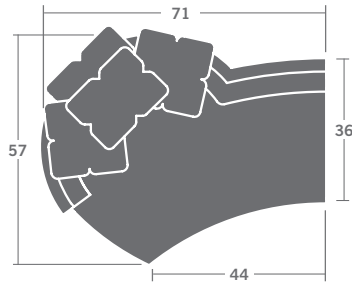

(3) 19" pillows

Available with -N Nickel metal leg instead of -W wooden leg.

PLEASE PROVIDE DIAGRAM WITH YOUR ORDER.

Quarter Inch Scale Drawing

As Shown:
4317-41W LAF CHAISE
4317-22W RAF LOVESEAT

TAYLOR KING

Please print the document at 100% for an accurate scale results.

Quarter Inch Scale Drawing

4317-10
ARMLESS CHAIR

4317-21
LEFT ARM LOVESEAT

4317-22
RIGHT ARM LOVESEAT

4317-31
LEFT ARM SOFA

4317-32
RIGHT ARM SOFA