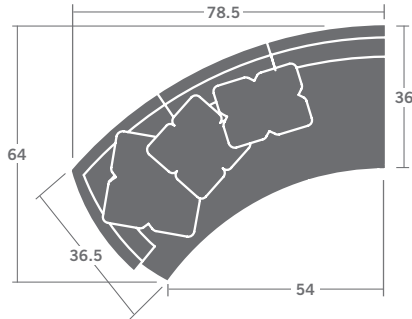

(3) 19" pillows

Available with -N Nickel metal leg instead of -W wooden leg.

PLEASE PROVIDE DIAGRAM WITH YOUR ORDER.

Quarter Inch Scale Drawing

As Shown:
4317-41W LAF CHAISE
4317-22W RAF LOVESEAT

TAYLOR KING

Please print the document at 100% for an accurate scale results.

Quarter Inch Scale Drawing

4317-10
ARMLESS CHAIR

4317-21
LEFT ARM LOVESEAT

4317-22
RIGHT ARM LOVESEAT

4317-31
LEFT ARM SOFA

4317-32
RIGHT ARM SOFA