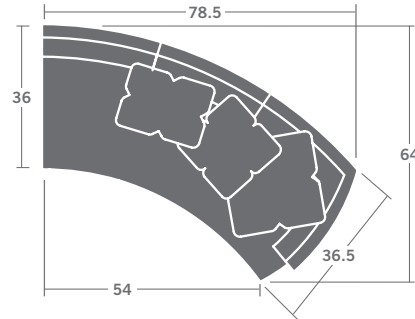

(3) 19" pillows

Available with -N Nickel metal leg instead of -W wooden leg.

PLEASE PROVIDE DIAGRAM WITH YOUR ORDER.

Quarter Inch Scale Drawing

As Shown:
4317-41W LAF CHAISE
4317-22W RAF LOVESEAT

TAYLOR KING

Please print the document at 100% for an accurate scale results.

Quarter Inch Scale Drawing

4317-10
ARMLESS CHAIR

4317-21
LEFT ARM LOVESEAT

4317-22
RIGHT ARM LOVESEAT

4317-31
LEFT ARM SOFA

4317-32
RIGHT ARM SOFA