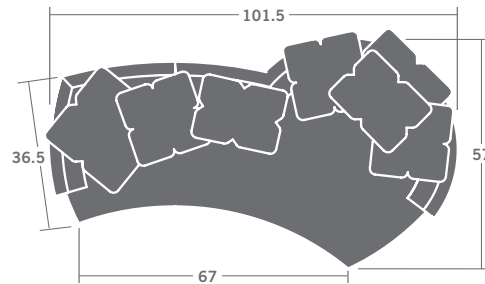

4317-38
RIGHT CUDDLE SOFA