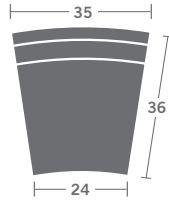

4317-32W RAF Sofa - (1) 23x21, (1) 22x16, (1) 19" pillows

4317-10W Armless Chair

4317-38W RAF Cuddle Sofa (stand alone) - (2) 23x21, (2) 22x16,

(3) 19" pillows

4317-39W LAF Cuddle Sofa (stand alone) - (2) 23x21, (2) 22x16,

(3) 19" pillows

Available with -N Nickel metal leg instead of -W wooden leg.

PLEASE PROVIDE DIAGRAM WITH YOUR ORDER.

Quarter Inch Scale Drawing

As Shown:
4317-41W LAF CHAISE
4317-22W RAF LOVESEAT

TAYLOR KING

Please print the document at 100% for an accurate scale results.

Quarter Inch Scale Drawing

4317-10
ARMLESS CHAIR

4317-21
LEFT ARM LOVESEAT

4317-22
RIGHT ARM LOVESEAT

4317-31
LEFT ARM SOFA

4317-32
RIGHT ARM SOFA