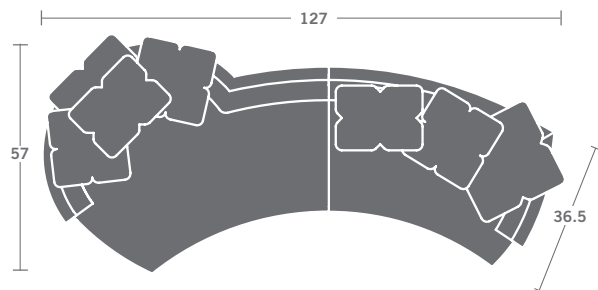

(1) 22x16" Kidney Pillow

Railroaded fabric strongly recommended

Also Available:

4317-21W LAF Loveseat - (1) 23x21, (1) 22x16, (1) 19" pillows

4317-42W RAF Chaise - (1) 23x21, (1) 22x16, (2) 19" pillows

4317-31W LAF Sofa - (1) 23x21, (1) 22x16, (1) 19" pillows

4317-32W RAF Sofa - (1) 23x21, (1) 22x16, (1) 19" pillows

4317-10W Armless Chair

4317-38W RAF Cuddle Sofa (stand alone) - (2) 23x21, (2) 22x16,

(3) 19" pillows

4317-39W LAF Cuddle Sofa (stand alone) - (2) 23x21, (2) 22x16,

(3) 19" pillows

Available with -N Nickel metal leg instead of -W wooden leg.

PLEASE PROVIDE DIAGRAM WITH YOUR ORDER.

Quarter Inch Scale Drawing

As Shown:
4317-41W LAF CHAISE
4317-22W RAF LOVESEAT

TAYLOR KING

Please print the document at 100% for an accurate scale results.

Quarter Inch Scale Drawing

4317-10
ARMLESS CHAIR

4317-21
LEFT ARM LOVESEAT

4317-22
RIGHT ARM LOVESEAT

4317-31
LEFT ARM SOFA

4317-32
RIGHT ARM SOFA