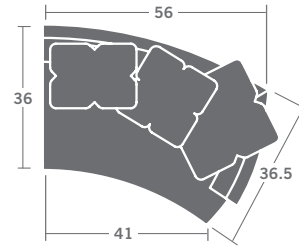

(3) 19" pillows

Available with -N Nickel metal leg instead of -W wooden leg.

PLEASE PROVIDE DIAGRAM WITH YOUR ORDER.

Quarter Inch Scale Drawing

As Shown:
4317-41W LAF CHAISE
4317-22W RAF LOVESEAT

TAYLOR KING

Please print the document at 100% for an accurate scale results.

Quarter Inch Scale Drawing

4317-10
ARMLESS CHAIR

4317-21
LEFT ARM LOVESEAT

4317-22
RIGHT ARM LOVESEAT

4317-31
LEFT ARM SOFA

4317-32
RIGHT ARM SOFA