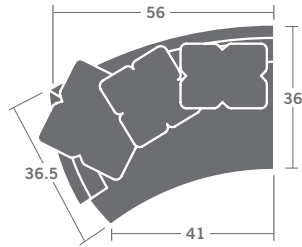

4317-32W RAF Sofa - (1) 23x21, (1) 22x16, (1) 19" pillows

4317-10W Armless Chair

4317-38W RAF Cuddle Sofa (stand alone) - (2) 23x21, (2) 22x16,

(3) 19" pillows

4317-39W LAF Cuddle Sofa (stand alone) - (2) 23x21, (2) 22x16,

(3) 19" pillows

Available with -N Nickel metal leg instead of -W wooden leg.

PLEASE PROVIDE DIAGRAM WITH YOUR ORDER.

Quarter Inch Scale Drawing

As Shown:
4317-41W LAF CHAISE
4317-22W RAF LOVESEAT

TAYLOR KING

Please print the document at 100% for an accurate scale results.

Quarter Inch Scale Drawing

4317-10
ARMLESS CHAIR

4317-21
LEFT ARM LOVESEAT

4317-22
RIGHT ARM LOVESEAT

4317-31
LEFT ARM SOFA

4317-32
RIGHT ARM SOFA