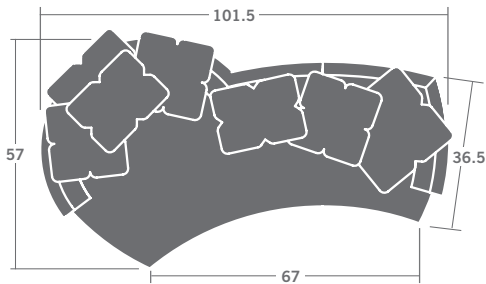

4317-39
LEFT CUDDLE SOFA