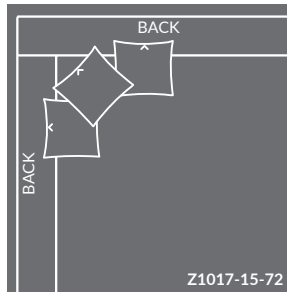

Please print the document at 100% for an accurate scale results.

DIAGRAM USING 1/4" IMAGES BELOW REQUIRED WITH ORDER. PLAIN FABRICS ONLY.

R1017 SAUSALITO SECTIONAL REGULAR WIDTH Overall h34.5 ah22.5 sh19.5

Please print the document at 100% for an accurate scale results.

DIAGRAM USING 1/4" IMAGES BELOW REQUIRED WITH ORDER. PLAIN FABRICS ONLY.

W1017 SAUSALITO SECTIONAL WIDE WIDTH Overall h34.5 ah22.5 sh19.5

ARMLESS - 60" WIDTH

W1017-10-44
ARMLESS CHAIR
W 60" x D 44" x ID 27"

* W1017-10-60
ARMLESS LOUNGE
W 60" x D 60" x ID 43"

* W1017-10-72
ARMLESS CHAISE
W 60" x D 72" x ID 55"

RETURN - 72" WIDTH

* Z1017-15-72
CORNER CHAISE
W 72" x D 72" x ID 55"