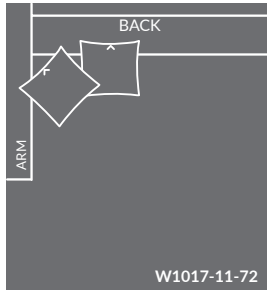

Please print the document at 100% for an accurate scale results.

DIAGRAM USING 1/4" IMAGES BELOW REQUIRED WITH ORDER. PLAIN FABRICS ONLY.

R1017 SAUSALITO SECTIONAL REGULAR WIDTH Overall h34.5 ah22.5 sh19.5

Please print the document at 100% for an accurate scale results.

DIAGRAM USING 1/4" IMAGES BELOW REQUIRED WITH ORDER. PLAIN FABRICS ONLY.

W1017 SAUSALITO SECTIONAL WIDE WIDTH Overall h34.5 ah22.5 sh19.5

DIAGRAM USING 1/4" IMAGES BELOW REQUIRED WITH ORDER. PLAIN FABRICS ONLY.

W1017 SAUSALITO SECTIONAL WIDE WIDTH Overall h34.5 ah22.5 sh19.5

SINGLE ARM - 66" WIDTH

W1017-11-44
LAF CHAIR
W 66" x D 44" x ID 27"

W1017-12-44
RAF CHAIR
W 66" x D 44" x ID 27"

* **W1017-11-60**
LAF LOUNGE
W 66" x D 60" x ID 43"

* **W1017-12-60**
RAF LOUNGE
W 66" x D 60" x ID 43"

* **W1017-11-72**
LAF CHAISE
W 66" x D 72" x ID 55"

* **W1017-12-72**
RAF CHAISE
W 66" x D 72" x ID 55"