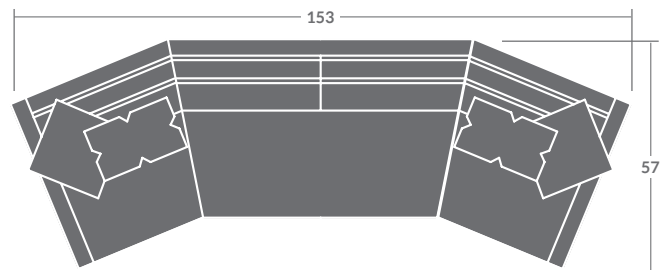

TAYLOR KING

Please print the document at 100% for an accurate scale results.

4118- HOPE SECTIONAL

Edge Stitching / Loose Back Cushions

As Shown:

4118-11 LAF CHAIR

Overall h36.5 d44 w42

Inside d26 w21 ah25 sh22

(1) 19" Throw Pillow / (1) K-22 Kidney Pillow

4118-20 ARMLESS LOVESEAT

Overall h36.5 d44 w75.5

Inside d26 w63 sh 22

4118-12 RAF CHAIR

Overall h36.5 d44 w42

Inside d26 w63 ah 25 sh22

(1) 19" Throw Pillow / (1) K-22 Kidney Pillow

Also Available:

4118-10 Armless Angled Chair

Available in leather. No pillows or nails standard.

ALL ORDERS MUST INCLUDE A DIAGRAM

Quarter Inch Scale Drawing

As shown:

4118-11 LAF CHAIR

4118-20 ARMLESS LOVESEAT

4118-12 RAF CHAIR

TAYLOR KING

Please print the document at 100% for an accurate scale results.

Quarter Inch Scale Drawing

4118-11
LAF CHAIR

4118-12
RAF CHAIR

4118-10
ARMLESS CHAIR

4118-20
ARMLESS LOVESEAT