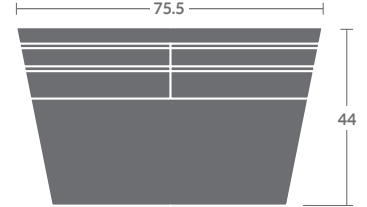

Also Available:

4118-10 Armless Angled Chair

Available in leather. No pillows or nails standard.

ALL ORDERS MUST INCLUDE A DIAGRAM

Quarter Inch Scale Drawing

As shown:

4118-11 LAF CHAIR

4118-20 ARMLESS LOVESEAT

4118-12 RAF CHAIR

TAYLOR KING

Please print the document at 100% for an accurate scale results.

Quarter Inch Scale Drawing

4118-11
LAF CHAIR

4118-12
RAF CHAIR

4118-10
ARMLESS CHAIR

4118-20
ARMLESS LOVESEAT