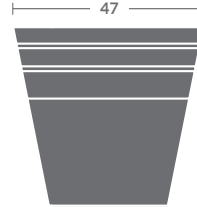

Also Available:

4118-10 Armless Angled Chair

Available in leather. No pillows or nails standard.

ALL ORDERS MUST INCLUDE A DIAGRAM

Quarter Inch Scale Drawing

As shown:

4118-11 LAF CHAIR

4118-20 ARMLESS LOVESEAT

4118-12 RAF CHAIR

TAYLOR KING

Please print the document at 100% for an accurate scale results.

Quarter Inch Scale Drawing

4118-11
LAF CHAIR

4118-12
RAF CHAIR

4118-10
ARMLESS CHAIR

4118-20
ARMLESS LOVESEAT