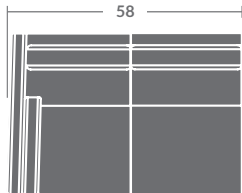

Quarter Inch Scale Drawing

As shown:
(1) 4016-33 LAF CORNER SOFA
(1) 4016-22 RAF LOVESEAT

ALL ORDERS MUST INCLUDE A DIAGRAM

TAYLOR KING

Please print the document at 100% for an accurate scale results.

Quarter Inch Scale Drawing

4016-10
ARMLESS CHAIR

4016-11
LAF CHAIR

4016-12
RAF CHAIR

4016-15
CORNER CHAIR

4016-20
ARMLESS LOVESEAT

4016-21
LAF LOVESEAT

4016-22
RAF LOVESEAT

4016-41
LAF CHAISE

4016-42
RAF CHAISE

4016-30
ARMLESS SOFA

4016-31
LAF SOFA

4016-32
RAF SOFA

4016-33
LAF CORNER SOFA

4016-34
RAF CORNER SOFA

4016-25
QUARTER TURN