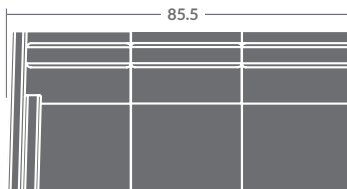

4016-31
LAF SOFA