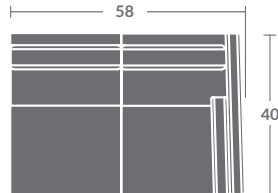

Quarter Inch Scale Drawing

As shown:
(1) 4016-33 LAF CORNER SOFA
(1) 4016-22 RAF LOVESEAT

ALL ORDERS MUST INCLUDE A DIAGRAM

TAYLOR KING

Please print the document at 100% for an accurate scale results.

Quarter Inch Scale Drawing

4016-10
ARMLESS CHAIR

4016-11
LAF CHAIR

4016-12
RAF CHAIR

4016-15
CORNER CHAIR

4016-20
ARMLESS LOVESEAT

4016-21
LAF LOVESEAT

4016-22
RAF LOVESEAT

4016-41
LAF CHAISE

4016-42
RAF CHAISE

4016-30
ARMLESS SOFA

4016-31
LAF SOFA

4016-32
RAF SOFA

4016-33
LAF CORNER SOFA

4016-34
RAF CORNER SOFA

4016-25
QUARTER TURN