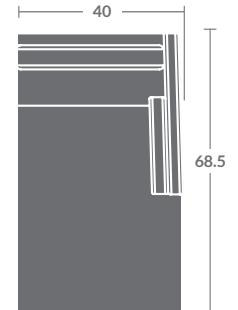

TAYLOR KING

Please print the document at 100% for an accurate scale results.

4016- BOLTON SECTIONAL

As Shown:

4016-33 LAF CORNER SOFA

Overall h33.5 d40 w98

Inside d22 w75 ah27 sh21

(1) 24x11 Bolster / Loose back cushions

Quarter Inch Scale Drawing

As shown:
(1) 4016-33 LAF CORNER SOFA
(1) 4016-22 RAF LOVESEAT

ALL ORDERS MUST INCLUDE A DIAGRAM

TAYLOR KING

Please print the document at 100% for an accurate scale results.

Quarter Inch Scale Drawing

4016-10
ARMLESS CHAIR

4016-11
LAF CHAIR

4016-12
RAF CHAIR

4016-15
CORNER CHAIR

4016-20
ARMLESS LOVESEAT

4016-21
LAF LOVESEAT

4016-22
RAF LOVESEAT

4016-41
LAF CHAISE

4016-42
RAF CHAISE

4016-30
ARMLESS SOFA

4016-31
LAF SOFA

4016-32
RAF SOFA

4016-33
LAF CORNER SOFA

4016-34
RAF CORNER SOFA

4016-25
QUARTER TURN