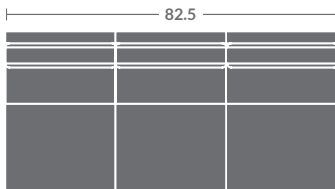

4016-30
ARMLESS SOFA