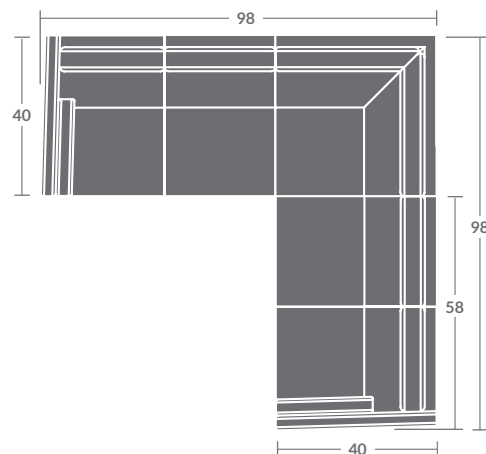

TAYLOR KING

Please print the document at 100% for an accurate scale results.

4016- BOLTON SECTIONAL

As Shown:

4016-33 LAF CORNER SOFA

Overall h33.5 d40 w98

Inside d22 w75 ah27 sh21

(1) 24x11 Bolster / Loose back cushions

4016-22 RAF LOVESEAT

Overall h33.5 d40 w58

Inside d22 w54 ah27 sh21

(1) 24x11 Bolster / Loose back cushions

Options shown: (3) Extra 19" Throw Pillows

Also Available:

4016-03 Sofa w88.5

4016-02 Loveseat w61.5

Quarter Inch Scale Drawing

As shown:
(1) 4016-33 LAF CORNER SOFA
(1) 4016-22 RAF LOVESEAT

ALL ORDERS MUST INCLUDE A DIAGRAM

TAYLOR KING

Please print the document at 100% for an accurate scale results.

Quarter Inch Scale Drawing