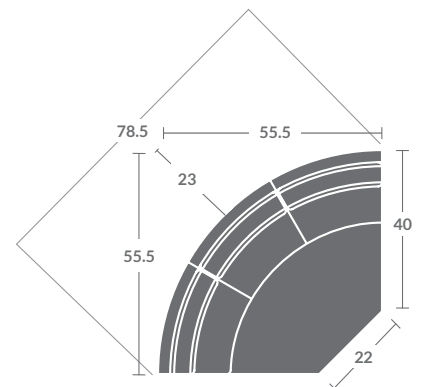

Quarter Inch Scale Drawing

As shown:
(1) 4016-33 LAF CORNER SOFA
(1) 4016-22 RAF LOVESEAT

ALL ORDERS MUST INCLUDE A DIAGRAM

TAYLOR KING

Please print the document at 100% for an accurate scale results.

Quarter Inch Scale Drawing

4016-10
ARMLESS CHAIR

4016-11
LAF CHAIR

4016-12
RAF CHAIR

4016-15
CORNER CHAIR

4016-20
ARMLESS LOVESEAT

4016-21
LAF LOVESEAT

4016-22
RAF LOVESEAT

4016-41
LAF CHAISE

4016-42
RAF CHAISE

4016-30
ARMLESS SOFA

4016-31
LAF SOFA

4016-32
RAF SOFA

4016-33
LAF CORNER SOFA

4016-34
RAF CORNER SOFA

4016-25
QUARTER TURN