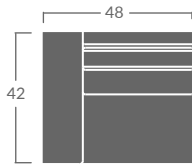

TAYLOR KING

Please print the document at 100% for an accurate scale results.

DIAGRAM USING 1/4" IMAGES BELOW REQUIRED WITH ORDER.

2922-11
LAF Chair

2922-12
RAF Chair

2922-15
Corner Chair

2922-10
Armless Chair