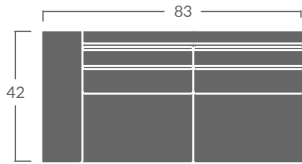

2922-21
LAF Loveseat