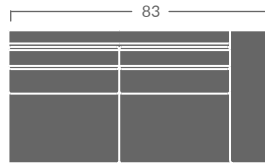

2922-22
RAF Loveseat