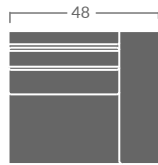

TAYLOR KING

Please print the document at 100% for an accurate scale results.

DIAGRAM USING 1/4" IMAGES BELOW REQUIRED WITH ORDER.

2922-11
LAF Chair

2922-12
RAF Chair

2922-15
Corner Chair

2922-10
Armless Chair