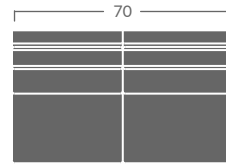

2922-20
Armless Loveseat