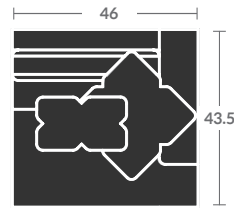

Please print the document at 100% for an accurate scale results.

4015- VESPER SECTIONAL W/ BLOCK LEG

Quarter Inch Scale Drawing

As shown:

4015-39BL LAF CURVED SOFA

Overall h37 d56 w85.5
 Inside d32 w74.5 ah 24.5 sh 23
 (1)23"TP, (1)21"TP, (1)17"TP, (1)K-22

4015-10BL ARMLESS CHAIR

Overall h37 d43.5 w36
 Inside d24 w36 sh 23
 No throw pillows

4015-15BL CORNER CHAIR

Overall h37 d43.5 w43.5
 Inside d 24 w33 sh 23
 (1)23"TP, (2)21"TP's

4015-20BL ARMLESS LOVESEAT

Overall h37 d43.5 w73
 Inside d24 w73 sh 23
 No throw pillows

4015-24BL RAF ANGLED SOFA

Overall h37 d60 w93
 Inside d41.5 w63 ah 24.5 sh23
 (1)23"TP, (1)21"TP, (1)17"TP (1)K-22

Options Shown:

Contrasting fabric on throw pillows

Available skirted with (SK) following the number instead of (BL).

Please print the document at 100% for an accurate scale results.

Quarter Inch Scale Drawing

4015-10BL
ARMLESS CHAIR

4015-11BL
LAF CHAIR

4015-12BL
RAF CHAIR