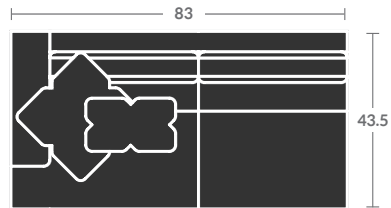

Please print the document at 100% for an accurate scale results.

4015- VESPER SECTIONAL W/ BLOCK LEG

Quarter Inch Scale Drawing

As shown:

4015-39BL LAF CURVED SOFA

Overall h37 d56 w85.5
 Inside d32 w74.5 ah 24.5 sh 23
 (1)23"TP, (1)21"TP, (1)17"TP, (1)K-22

Overall h37 d43.5 w73
 Inside d24 w73 sh 23
 No throw pillows

4015-24BL RAF ANGLED SOFA

Overall h37 d60 w93
 Inside d41.5 w63 ah 24.5 sh23
 (1)23"TP, (1)21"TP, (1)17"TP (1)K-22

Options Shown:

Contrasting fabric on throw pillows

Available skirted with (SK) following the number instead of (BL).

Please print the document at 100% for an accurate scale results.

Quarter Inch Scale Drawing

4015-10BL
ARMLESS CHAIR

4015-11BL
LAF CHAIR

4015-12BL
RAF CHAIR

4015-15BL
CORNER CHAIR

4015-20BL
ARMLESS LOVESEAT

4015-21BL
LAF LOVESEAT

4015-22BL
RAF LOVESEAT

4015-02BL
LOVESEAT

4015-03BL
SOFA

4015-09BL
SOFA

4015-23BL
LAF ANGLED SOFA