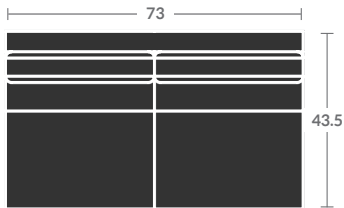

4015-10BL ARMLESS CHAIR

Overall h37 d43.5 w36
 Inside d24 w36 sh 23
 No throw pillows

4015-15BL CORNER CHAIR

Overall h37 d43.5 w43.5
 Inside d 24 w33 sh 23
 (1)23"TP, (2)21"TP's

4015-20BL ARMLESS LOVESEAT

Overall h37 d43.5 w73
 Inside d24 w73 sh 23
 No throw pillows

4015-24BL RAF ANGLED SOFA

Overall h37 d60 w93
 Inside d41.5 w63 ah 24.5 sh23
 (1)23"TP, (1)21"TP, (1)17"TP (1)K-22

Options Shown:

Contrasting fabric on throw pillows

Available skirted with (SK) following the number instead of (BL).

Please print the document at 100% for an accurate scale results.

Quarter Inch Scale Drawing

4015-10BL
ARMLESS CHAIR

4015-11BL
LAF CHAIR

4015-12BL
RAF CHAIR

4015-15BL
CORNER CHAIR

4015-20BL
ARMLESS LOVESEAT

4015-21BL
LAF LOVESEAT

4015-22BL
RAF LOVESEAT

4015-02BL
LOVESEAT

4015-03BL
SOFA

4015-09BL
SOFA

4015-23BL
LAF ANGLED SOFA