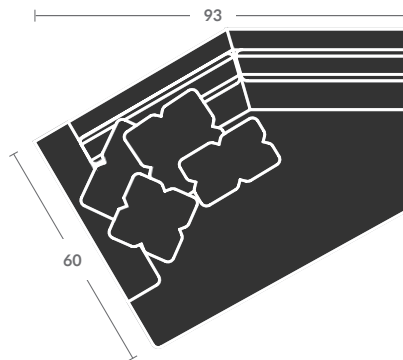

Please print the document at 100% for an accurate scale results.

4015- VESPER SECTIONAL W/ BLOCK LEG

Quarter Inch Scale Drawing

As shown:

4015-39BL LAF CURVED SOFA

Overall h37 d56 w85.5
 Inside d32 w74.5 ah 24.5 sh 23
 (1)23"TP, (1)21"TP, (1)17"TP, (1)K-22

Available skirted with (SK) following the number instead of (BL).

Please print the document at 100% for an accurate scale results.

Quarter Inch Scale Drawing

4015-10BL
ARMLESS CHAIR

4015-11BL
LAF CHAIR

4015-12BL
RAF CHAIR

4015-15BL
CORNER CHAIR

4015-20BL
ARMLESS LOVESEAT

4015-21BL
LAF LOVESEAT

4015-22BL
RAF LOVESEAT

4015-02BL
LOVESEAT

4015-03BL
SOFA

4015-09BL
SOFA

4015-23BL
LAF ANGLED SOFA

4015-24BL
RAF ANGLED SOFA

Please print the document at 100% for an accurate scale results.

Quarter Inch Scale Drawing

4015-31BL
LAF SOFA

4015-32BL
RAF SOFA

4015-33BL
LAF CORNER SOFA

4015-34BL
RAF CORNER SOFA