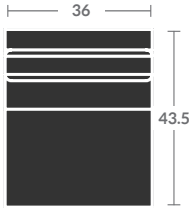

Please print the document at 100% for an accurate scale results.

4015- VESPER SECTIONAL W/ BLOCK LEG

Quarter Inch Scale Drawing

As shown:

4015-39BL LAF CURVED SOFA

Overall h37 d56 w85.5
 Inside d32 w74.5 ah 24.5 sh 23
 (1)23"TP, (1)21"TP, (1)17"TP, (1)K-22

4015-10BL ARMLESS CHAIR

Overall h37 d43.5 w36
 Inside d24 w36 sh 23
 No throw pillows

4015-15BL CORNER CHAIR

Overall h37 d43.5 w43.5
 Inside d 24 w33 sh 23
 (1)23"TP, (2)21"TP's

4015-20BL ARMLESS LOVESEAT

Overall h37 d43.5 w73
 Inside d24 w73 sh 23
 No throw pillows

4015-24BL RAF ANGLED SOFA

Overall h37 d60 w93
 Inside d41.5 w63 ah 24.5 sh23
 (1)23"TP, (1)21"TP, (1)17"TP (1)K-22

Options Shown:

Contrasting fabric on throw pillows

Available skirted with (SK) following the number instead of (BL).

Please print the document at 100% for an accurate scale results.

Quarter Inch Scale Drawing

4015-10BL
ARMLESS CHAIR

4015-11BL
LAF CHAIR

4015-12BL
RAF CHAIR