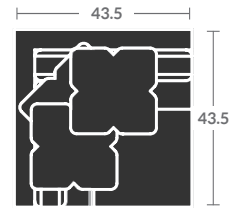

Please print the document at 100% for an accurate scale results.

4015- VESPER SECTIONAL W/ BLOCK LEG

Quarter Inch Scale Drawing

As shown:

4015-39BL LAF CURVED SOFA

Overall h37 d56 w85.5
 Inside d32 w74.5 ah 24.5 sh 23
 (1)23"TP, (1)21"TP, (1)17"TP, (1)K-22

4015-10BL ARMLESS CHAIR

Overall h37 d43.5 w36
 Inside d24 w36 sh 23
 No throw pillows

4015-15BL CORNER CHAIR

Overall h37 d43.5 w43.5
 Inside d 24 w33 sh 23
 (1)23"TP, (2)21"TP's

4015-20BL ARMLESS LOVESEAT

Overall h37 d43.5 w73
 Inside d24 w73 sh 23
 No throw pillows

4015-24BL RAF ANGLED SOFA

Overall h37 d60 w93
 Inside d41.5 w63 ah 24.5 sh23
 (1)23"TP, (1)21"TP, (1)17"TP (1)K-22

Options Shown:

Contrasting fabric on throw pillows

Available skirted with (SK) following the number instead of (BL).

Please print the document at 100% for an accurate scale results.

Quarter Inch Scale Drawing

4015-10BL
ARMLESS CHAIR

4015-11BL
LAF CHAIR

4015-12BL
RAF CHAIR