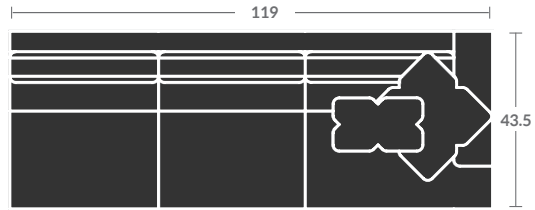

Available skirted with (SK) following the number instead of (BL).

Please print the document at 100% for an accurate scale results.

Quarter Inch Scale Drawing

4015-10BL
ARMLESS CHAIR

4015-11BL
LAF CHAIR

4015-12BL
RAF CHAIR

4015-15BL
CORNER CHAIR

4015-20BL
ARMLESS LOVESEAT

4015-21BL
LAF LOVESEAT

4015-22BL
RAF LOVESEAT

4015-02BL
LOVESEAT

4015-03BL
SOFA

4015-09BL
SOFA

4015-23BL
LAF ANGLED SOFA

4015-24BL
RAF ANGLED SOFA

Please print the document at 100% for an accurate scale results.

Quarter Inch Scale Drawing

4015-31BL
LAF SOFA

4015-32BL
RAF SOFA

4015-33BL
LAF CORNER SOFA

4015-34BL
RAF CORNER SOFA