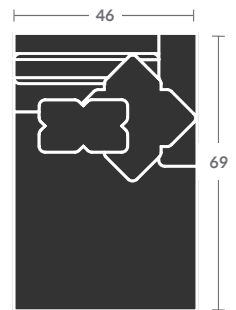

4015-42BL
RAF CHAISE