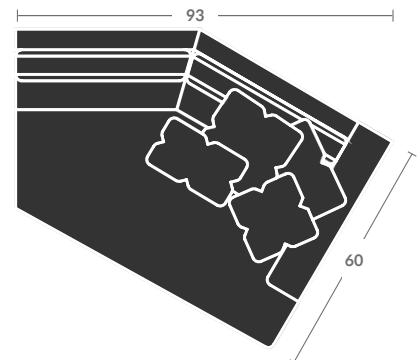

Please print the document at 100% for an accurate scale results.

4015- VESPER SECTIONAL W/ BLOCK LEG

Quarter Inch Scale Drawing

As shown:

4015-39BL LAF CURVED SOFA

Overall h37 d56 w85.5
 Inside d32 w74.5 ah 24.5 sh 23
 (1)23"TP, (1)21"TP, (1)17"TP, (1)K-22

Available skirted with (SK) following the number instead of (BL).

Please print the document at 100% for an accurate scale results.

Quarter Inch Scale Drawing

4015-10BL
ARMLESS CHAIR

4015-11BL
LAF CHAIR

4015-12BL
RAF CHAIR

4015-15BL
CORNER CHAIR

4015-20BL
ARMLESS LOVESEAT

4015-21BL
LAF LOVESEAT

4015-22BL
RAF LOVESEAT

4015-02BL
LOVESEAT

4015-03BL
SOFA

4015-09BL
SOFA

4015-23BL
LAF ANGLED SOFA

4015-24BL
RAF ANGLED SOFA

Please print the document at 100% for an accurate scale results.

Quarter Inch Scale Drawing

4015-31BL
LAF SOFA

4015-32BL
RAF SOFA

4015-33BL
LAF CORNER SOFA

4015-34BL
RAF CORNER SOFA