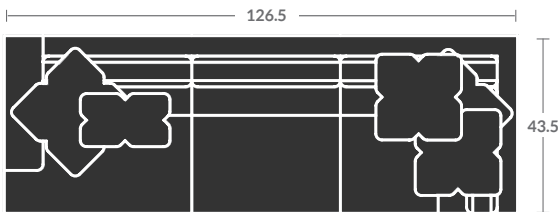

4015-24BL
RAF ANGLED SOFA

Please print the document at 100% for an accurate scale results.

Quarter Inch Scale Drawing

4015-31BL
LAF SOFA

4015-32BL
RAF SOFA

4015-33BL
LAF CORNER SOFA

4015-34BL
RAF CORNER SOFA