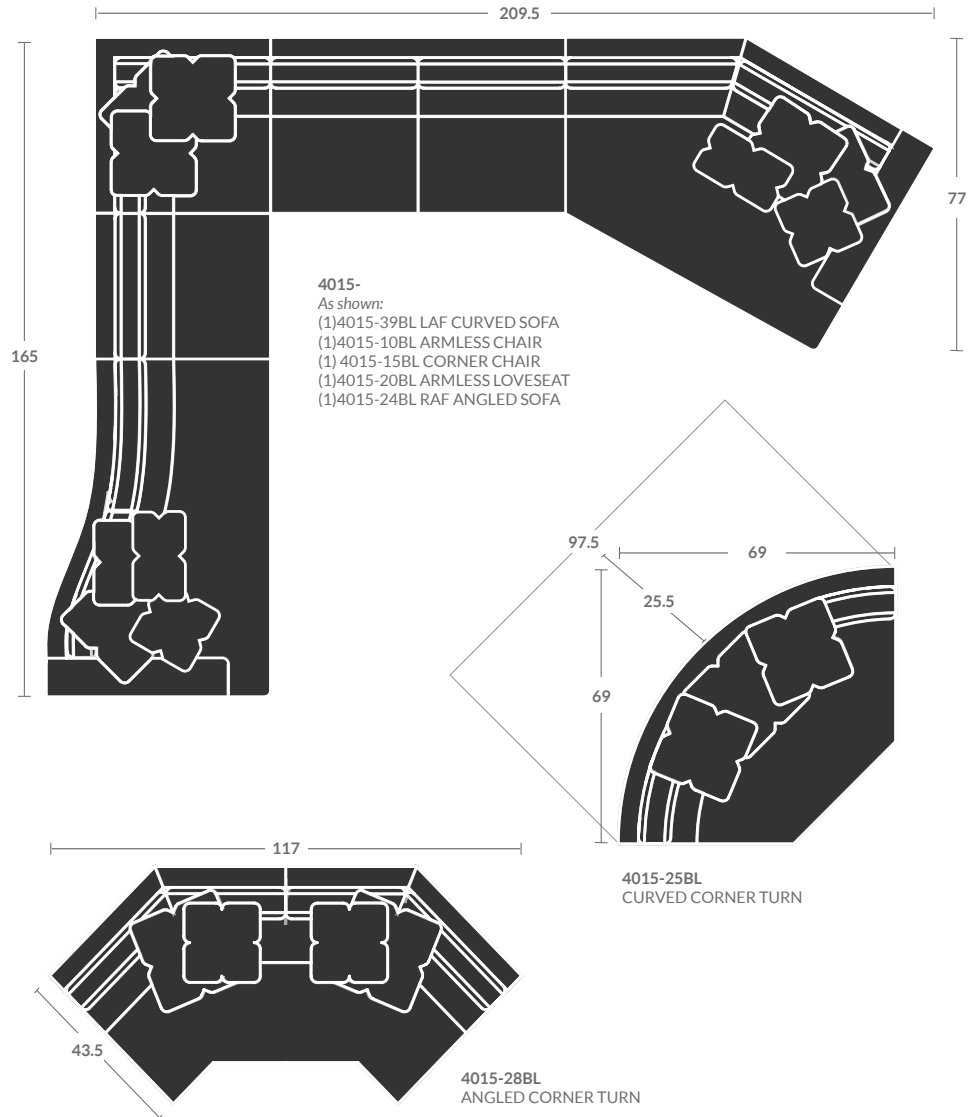

Please print the document at 100% for an accurate scale results.

4015- VESPER SECTIONAL W/ BLOCK LEG

Quarter Inch Scale Drawing

As shown:

4015-39BL LAF CURVED SOFA

Overall h37 d56 w85.5
 Inside d32 w74.5 ah 24.5 sh 23
 (1)23"TP, (1)21"TP, (1)17"TP, (1)K-22

4015-10BL ARMLESS CHAIR

Overall h37 d43.5 w36
 Inside d24 w36 sh 23
 No throw pillows

4015-15BL CORNER CHAIR

Overall h37 d43.5 w43.5
 Inside d 24 w33 sh 23
 (1)23"TP, (2)21"TP's

4015-20BL ARMLESS LOVESEAT

Overall h37 d43.5 w73
 Inside d24 w73 sh 23
 No throw pillows

4015-24BL RAF ANGLED SOFA

Overall h37 d60 w93
 Inside d41.5 w63 ah 24.5 sh23
 (1)23"TP, (1)21"TP, (1)17"TP (1)K-22

Options Shown:

Contrasting fabric on throw pillows

Available skirted with (SK) following the number instead of (BL).

Please print the document at 100% for an accurate scale results.

Quarter Inch Scale Drawing

4015-10BL
ARMLESS CHAIR

4015-11BL
LAF CHAIR

4015-12BL
RAF CHAIR