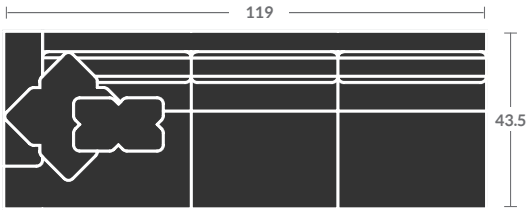

Available skirted with (SK) following the number instead of (BL).

Please print the document at 100% for an accurate scale results.

Quarter Inch Scale Drawing

4015-10BL
ARMLESS CHAIR

4015-11BL
LAF CHAIR

4015-12BL
RAF CHAIR

4015-15BL
CORNER CHAIR

4015-20BL
ARMLESS LOVESEAT

4015-21BL
LAF LOVESEAT

4015-22BL
RAF LOVESEAT

4015-02BL
LOVESEAT

4015-03BL
SOFA

4015-09BL
SOFA

4015-23BL
LAF ANGLED SOFA

4015-24BL
RAF ANGLED SOFA

Please print the document at 100% for an accurate scale results.

Quarter Inch Scale Drawing

4015-31BL
LAF SOFA

4015-32BL
RAF SOFA

4015-33BL
LAF CORNER SOFA

4015-34BL
RAF CORNER SOFA