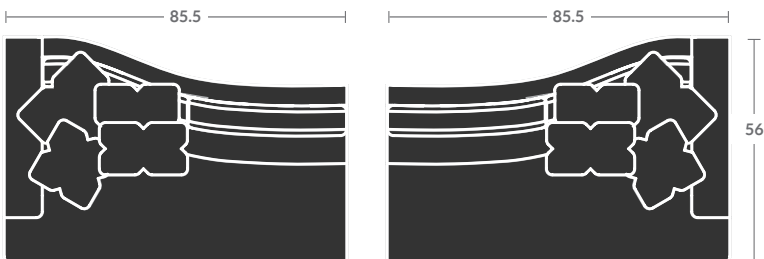

4015-15BL
CORNER CHAIR

4015-20BL
ARMLESS LOVESEAT

4015-21BL
LAF LOVESEAT

4015-22BL
RAF LOVESEAT

4015-02BL
LOVESEAT

4015-03BL
SOFA

4015-09BL
SOFA

4015-23BL
LAF ANGLED SOFA

4015-24BL
RAF ANGLED SOFA

Please print the document at 100% for an accurate scale results.

Quarter Inch Scale Drawing

4015-31BL
LAF SOFA

4015-32BL
RAF SOFA

4015-33BL
LAF CORNER SOFA

4015-34BL
RAF CORNER SOFA

4015-30BL
ARMLESS SOFA

4015-41BL
LAF CHAISE

4015-42BL
RAF CHAISE

4015-39BL
LAF CURVED SOFA

4015-38BL
RAF CURVED SOFA