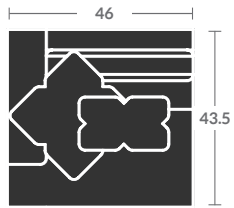

Please print the document at 100% for an accurate scale results.

4015- VESPER SECTIONAL W/ BLOCK LEG

Quarter Inch Scale Drawing

As shown:

4015-39BL LAF CURVED SOFA

Overall h37 d56 w85.5
 Inside d32 w74.5 ah 24.5 sh 23
 (1)23"TP, (1)21"TP, (1)17"TP, (1)K-22

4015-10BL ARMLESS CHAIR

Overall h37 d43.5 w36
 Inside d24 w36 sh 23
 No throw pillows

4015-15BL CORNER CHAIR

Overall h37 d43.5 w43.5
 Inside d 24 w33 sh 23
 (1)23"TP, (2)21"TP's

4015-20BL ARMLESS LOVESEAT

Overall h37 d43.5 w73
 Inside d24 w73 sh 23
 No throw pillows

4015-24BL RAF ANGLED SOFA

Overall h37 d60 w93
 Inside d41.5 w63 ah 24.5 sh23
 (1)23"TP, (1)21"TP, (1)17"TP (1)K-22

Options Shown:

Contrasting fabric on throw pillows

Available skirted with (SK) following the number instead of (BL).

Please print the document at 100% for an accurate scale results.

Quarter Inch Scale Drawing

4015-10BL
ARMLESS CHAIR

4015-11BL
LAF CHAIR

4015-12BL
RAF CHAIR