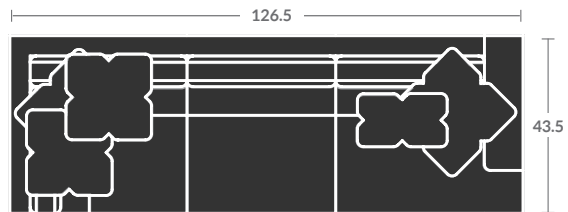

4015-24BL
RAF ANGLED SOFA

Please print the document at 100% for an accurate scale results.

Quarter Inch Scale Drawing

4015-31BL
LAF SOFA

4015-32BL
RAF SOFA

4015-33BL
LAF CORNER SOFA

4015-34BL
RAF CORNER SOFA