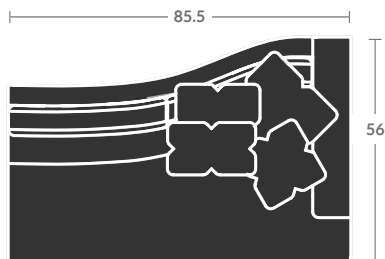

4015-24BL
RAF ANGLED SOFA

Please print the document at 100% for an accurate scale results.

Quarter Inch Scale Drawing

4015-31BL
LAF SOFA

4015-32BL
RAF SOFA

4015-33BL
LAF CORNER SOFA

4015-34BL
RAF CORNER SOFA

4015-30BL
ARMLESS SOFA

4015-41BL
LAF CHAISE

4015-42BL
RAF CHAISE

4015-39BL
LAF CURVED SOFA

4015-38BL
RAF CURVED SOFA