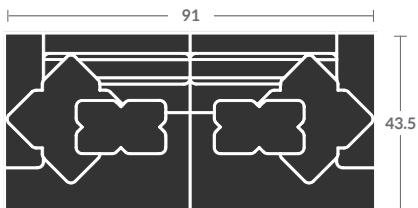

Please print the document at 100% for an accurate scale results.

4015- VESPER SECTIONAL W/ BLOCK LEG

Quarter Inch Scale Drawing

As shown:

4015-39BL LAF CURVED SOFA

Overall h37 d56 w85.5
 Inside d32 w74.5 ah 24.5 sh 23
 (1)23"TP, (1)21"TP, (1)17"TP, (1)K-22

Available skirted with (SK) following the number instead of (BL).

Please print the document at 100% for an accurate scale results.

Quarter Inch Scale Drawing

4015-10BL
ARMLESS CHAIR

4015-11BL
LAF CHAIR

4015-12BL
RAF CHAIR

4015-15BL
CORNER CHAIR

4015-20BL
ARMLESS LOVESEAT

4015-21BL
LAF LOVESEAT

4015-22BL
RAF LOVESEAT

4015-02BL
LOVESEAT

4015-03BL
SOFA

4015-09BL
SOFA

4015-23BL
LAF ANGLED SOFA

4015-24BL
RAF ANGLED SOFA

Please print the document at 100% for an accurate scale results.

Quarter Inch Scale Drawing

4015-31BL
LAF SOFA

4015-32BL
RAF SOFA

4015-33BL
LAF CORNER SOFA

4015-34BL
RAF CORNER SOFA