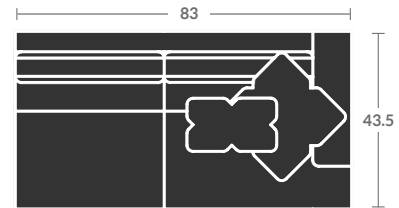

Please print the document at 100% for an accurate scale results.

4015- VESPER SECTIONAL W/ BLOCK LEG

Quarter Inch Scale Drawing

As shown:

4015-39BL LAF CURVED SOFA

Overall h37 d56 w85.5
 Inside d32 w74.5 ah 24.5 sh 23
 (1)23"TP, (1)21"TP, (1)17"TP, (1)K-22

Overall h37 d43.5 w73
 Inside d24 w73 sh 23
 No throw pillows

4015-24BL RAF ANGLED SOFA

Overall h37 d60 w93
 Inside d41.5 w63 ah 24.5 sh23
 (1)23"TP, (1)21"TP, (1)17"TP (1)K-22

Options Shown:

Contrasting fabric on throw pillows

Available skirted with (SK) following the number instead of (BL).

Please print the document at 100% for an accurate scale results.

Quarter Inch Scale Drawing

4015-10BL
ARMLESS CHAIR

4015-11BL
LAF CHAIR

4015-12BL
RAF CHAIR

4015-15BL
CORNER CHAIR

4015-20BL
ARMLESS LOVESEAT

4015-21BL
LAF LOVESEAT

4015-22BL
RAF LOVESEAT

4015-02BL
LOVESEAT

4015-03BL
SOFA

4015-09BL
SOFA

4015-23BL
LAF ANGLED SOFA