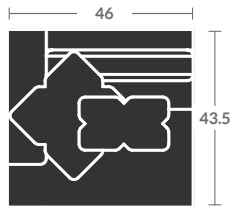

TAYLOR KING

Please print the document at 100% for an accurate scale results.

4015- VESPER SECTIONAL W/ BLOCK LEG

Quarter Inch Scale Drawing

As shown:

4015-39BL LAF CURVED SOFA

Overall h37 d56 w85.5
 Inside d32 w74.5 ah 24.5 sh 23
 (1)23"TP, (1)21"TP, (1)17"TP, (1)K-22

4015-10BL ARMLESS CHAIR

Overall h37 d43.5 w36
 Inside d24 w36 sh 23
 No throw pillows

4015-15BL CORNER CHAIR

Overall h37 d43.5 w43.5
 Inside d 24 w33 sh 23
 (1)23"TP, (2)21"TP's

4015-20BL ARMLESS LOVESEAT

Overall h37 d43.5 w73
 Inside d24 w73 sh 23
 No throw pillows

4015-24BL RAF ANGLED SOFA

Overall h37 d60 w93
 Inside d41.5 w63 ah 24.5 sh23
 (1)23"TP, (1)21"TP, (1)17"TP (1)K-22

Options Shown:

Contrasting fabric on throw pillows

Available skirted with (SK) following the number instead of (BL).

TAYLOR KING

Please print the document at 100% for an accurate scale results.

Quarter Inch Scale Drawing

4015-10BL
ARMLESS CHAIR

4015-11BL
LAF CHAIR