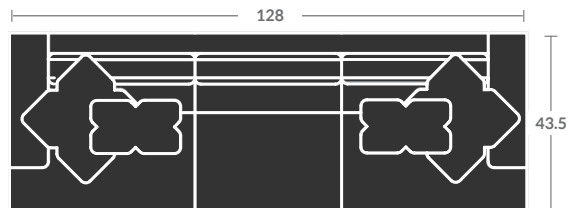

Available skirted with (SK) following the number instead of (BL).

TAYLOR KING

Please print the document at 100% for an accurate scale results.

Quarter Inch Scale Drawing

4015-10BL
ARMLESS CHAIR

4015-11BL
LAF CHAIR

4015-12BL
RAF CHAIR

4015-15BL
CORNER CHAIR

4015-20BL
ARMLESS LOVESEAT

4015-21BL
LAF LOVESEAT

4015-22BL
RAF LOVESEAT

4015-02BL
LOVESEAT

4015-03BL
SOFA

4015-09BL
SOFA

4015-23BL
LAF ANGLED SOFA

4015-24BL
RAF ANGLED SOFA

TAYLOR KING

Please print the document at 100% for an accurate scale results.

Quarter Inch Scale Drawing

4015-31BL
LAF SOFA

4015-32BL
RAF SOFA

4015-33BL
LAF CORNER SOFA