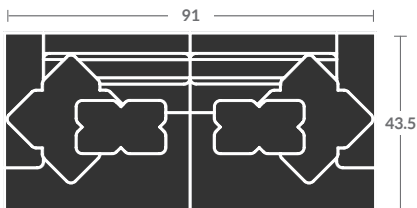

Available skirted with (SK) following the number instead of (BL).

TAYLOR KING

Please print the document at 100% for an accurate scale results.

Quarter Inch Scale Drawing

4015-10BL
ARMLESS CHAIR

4015-11BL
LAF CHAIR

4015-12BL
RAF CHAIR

4015-15BL
CORNER CHAIR

4015-20BL
ARMLESS LOVESEAT

4015-21BL
LAF LOVESEAT

4015-22BL
RAF LOVESEAT

4015-02BL
LOVESEAT

4015-03BL
SOFA

4015-09BL
SOFA

4015-23BL
LAF ANGLED SOFA

4015-24BL
RAF ANGLED SOFA

TAYLOR KING

Please print the document at 100% for an accurate scale results.

Quarter Inch Scale Drawing

4015-31BL
LAF SOFA

4015-32BL
RAF SOFA

4015-33BL
LAF CORNER SOFA