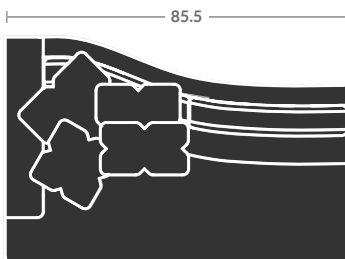

4015-23BL
LAF ANGLED SOFA

4015-24BL
RAF ANGLED SOFA

TAYLOR KING

Please print the document at 100% for an accurate scale results.

Quarter Inch Scale Drawing

4015-31BL
LAF SOFA

4015-32BL
RAF SOFA

4015-33BL
LAF CORNER SOFA

4015-34BL
RAF CORNER SOFA

4015-30BL
ARMLESS SOFA

4015-41BL
LAF CHAISE

4015-42BL
RAF CHAISE

4015-39BL
LAF CURVED SOFA

4015-38BL
RAF CURVED SOFA