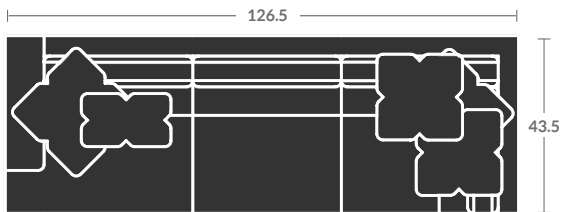

4015-23BL
LAF ANGLED SOFA

4015-24BL
RAF ANGLED SOFA

TAYLOR KING

Please print the document at 100% for an accurate scale results.

Quarter Inch Scale Drawing

4015-31BL
LAF SOFA

4015-32BL
RAF SOFA

4015-33BL
LAF CORNER SOFA