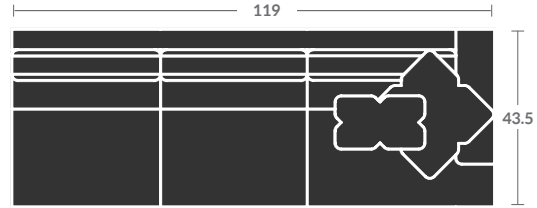

4015-12BL
RAF CHAIR

4015-15BL
CORNER CHAIR

4015-20BL
ARMLESS LOVESEAT

4015-21BL
LAF LOVESEAT

4015-22BL
RAF LOVESEAT

4015-02BL
LOVESEAT

4015-03BL
SOFA

4015-09BL
SOFA

4015-23BL
LAF ANGLED SOFA

4015-24BL
RAF ANGLED SOFA

TAYLOR KING

Please print the document at 100% for an accurate scale results.

Quarter Inch Scale Drawing

4015-31BL
LAF SOFA

4015-32BL
RAF SOFA

4015-33BL
LAF CORNER SOFA