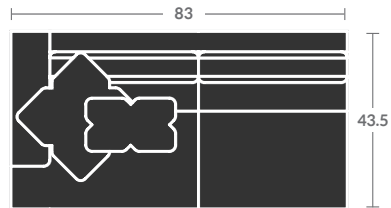

Overall h37 d43.5 w73
 Inside d24 w73 sh 23
 No throw pillows

4015-24BL RAF ANGLED SOFA

Overall h37 d60 w93
 Inside d41.5 w63 ah 24.5 sh23
 (1)23"TP, (1)21"TP, (1)17"TP (1)K-22

Options Shown:

Contrasting fabric on throw pillows

Available skirted with (SK) following the number instead of (BL).

TAYLOR KING

Please print the document at 100% for an accurate scale results.

Quarter Inch Scale Drawing

4015-10BL
ARMLESS CHAIR

4015-11BL
LAF CHAIR

4015-12BL
RAF CHAIR

4015-15BL
CORNER CHAIR

4015-20BL
ARMLESS LOVESEAT

4015-21BL
LAF LOVESEAT

4015-22BL
RAF LOVESEAT

4015-02BL
LOVESEAT

4015-03BL
SOFA

4015-09BL
SOFA