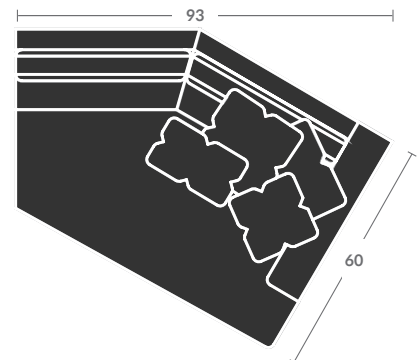

Overall h37 d43.5 w73
 Inside d24 w73 sh 23
 No throw pillows

4015-24BL RAF ANGLED SOFA

Overall h37 d60 w93
 Inside d41.5 w63 ah 24.5 sh23
 (1)23"TP, (1)21"TP, (1)17"TP (1)K-22

Options Shown:

Contrasting fabric on throw pillows

Available skirted with (SK) following the number instead of (BL).

TAYLOR KING

Please print the document at 100% for an accurate scale results.

Quarter Inch Scale Drawing

4015-10BL
ARMLESS CHAIR

4015-11BL
LAF CHAIR

4015-12BL
RAF CHAIR

4015-15BL
CORNER CHAIR

4015-20BL
ARMLESS LOVESEAT

4015-21BL
LAF LOVESEAT

4015-22BL
RAF LOVESEAT

4015-02BL
LOVESEAT

4015-03BL
SOFA

4015-09BL
SOFA

4015-23BL
LAF ANGLED SOFA

4015-24BL
RAF ANGLED SOFA

TAYLOR KING

Please print the document at 100% for an accurate scale results.

Quarter Inch Scale Drawing

4015-31BL
LAF SOFA

4015-32BL
RAF SOFA

4015-33BL
LAF CORNER SOFA