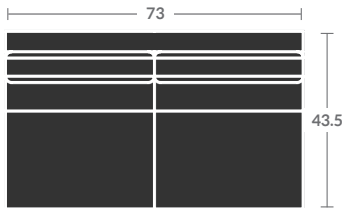

Overall h37 d43.5 w73
 Inside d24 w73 sh 23
 No throw pillows

4015-24BL RAF ANGLED SOFA

Overall h37 d60 w93
 Inside d41.5 w63 ah 24.5 sh23
 (1)23"TP, (1)21"TP, (1)17"TP (1)K-22

Options Shown:

Contrasting fabric on throw pillows

Available skirted with (SK) following the number instead of (BL).

TAYLOR KING

Please print the document at 100% for an accurate scale results.

Quarter Inch Scale Drawing

4015-10BL
ARMLESS CHAIR

4015-11BL
LAF CHAIR

4015-12BL
RAF CHAIR

4015-15BL
CORNER CHAIR

4015-20BL
ARMLESS LOVESEAT

4015-21BL
LAF LOVESEAT

4015-22BL
RAF LOVESEAT

4015-02BL
LOVESEAT

4015-03BL
SOFA

4015-09BL
SOFA

4015-23BL
LAF ANGLED SOFA

4015-24BL
RAF ANGLED SOFA

TAYLOR KING

Please print the document at 100% for an accurate scale results.

Quarter Inch Scale Drawing

4015-31BL
LAF SOFA

4015-32BL
RAF SOFA

4015-33BL
LAF CORNER SOFA