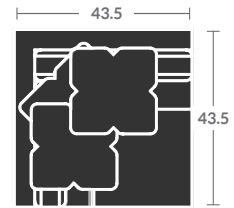

4015-15BL
CORNER CHAIR