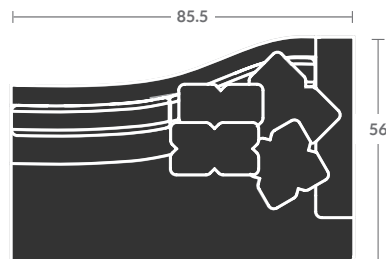

4015-23BL
LAF ANGLED SOFA

4015-24BL
RAF ANGLED SOFA

TAYLOR KING

Please print the document at 100% for an accurate scale results.

Quarter Inch Scale Drawing

4015-31BL
LAF SOFA

4015-32BL
RAF SOFA

4015-33BL
LAF CORNER SOFA

4015-34BL
RAF CORNER SOFA

4015-30BL
ARMLESS SOFA

4015-41BL
LAF CHAISE

4015-42BL
RAF CHAISE

4015-39BL
LAF CURVED SOFA

4015-38BL
RAF CURVED SOFA