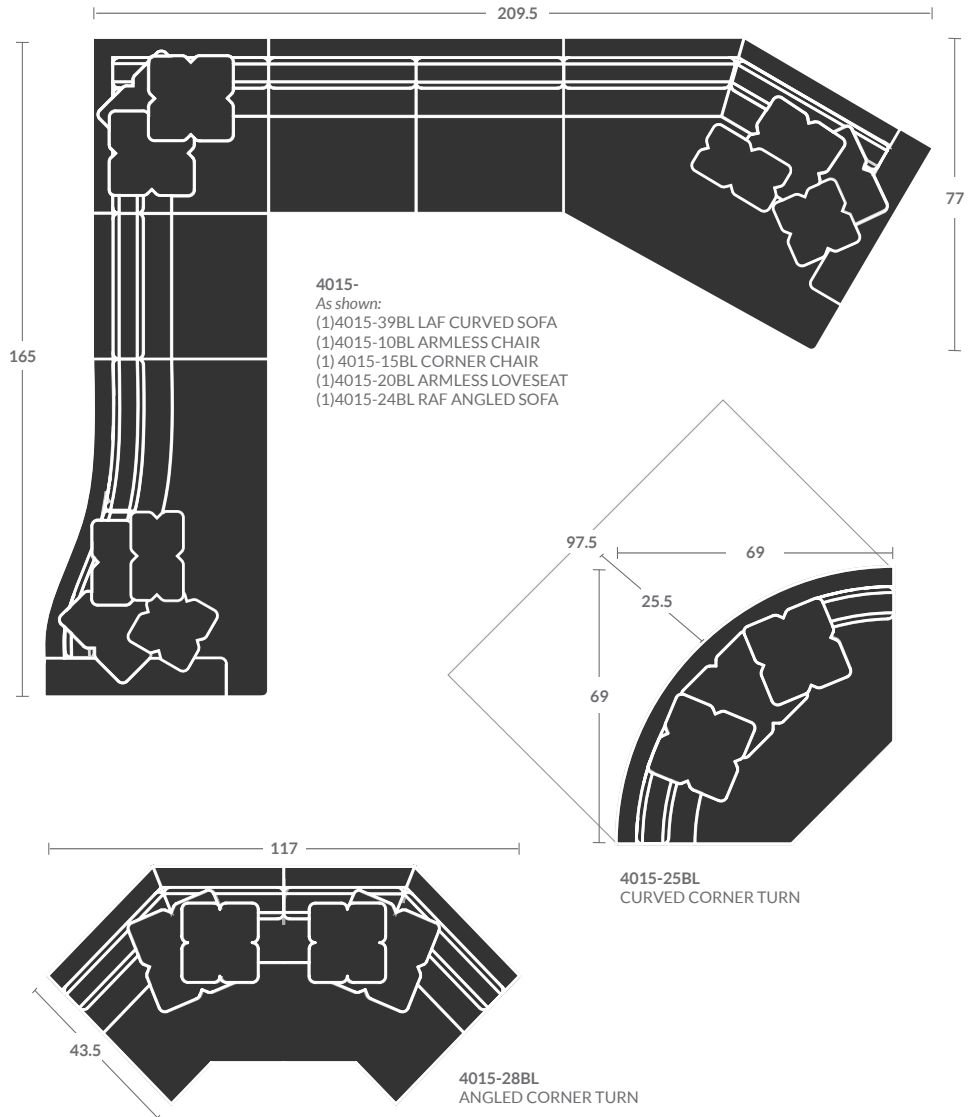

TAYLOR KING

Please print the document at 100% for an accurate scale results.

4015- VESPER SECTIONAL W/ BLOCK LEG

Quarter Inch Scale Drawing

As shown:

4015-39BL LAF CURVED SOFA

Overall h37 d56 w85.5
 Inside d32 w74.5 ah 24.5 sh 23
 (1)23"TP, (1)21"TP, (1)17"TP, (1)K-22

4015-10BL ARMLESS CHAIR

Overall h37 d43.5 w36
 Inside d24 w36 sh 23
 No throw pillows

4015-15BL CORNER CHAIR

Overall h37 d43.5 w43.5
 Inside d 24 w33 sh 23
 (1)23"TP, (2)21"TP's

4015-20BL ARMLESS LOVESEAT

Overall h37 d43.5 w73
 Inside d24 w73 sh 23
 No throw pillows

4015-24BL RAF ANGLED SOFA

Overall h37 d60 w93
 Inside d41.5 w63 ah 24.5 sh23
 (1)23"TP, (1)21"TP, (1)17"TP (1)K-22

Options Shown:

Contrasting fabric on throw pillows

Available skirted with (SK) following the number instead of (BL).

TAYLOR KING

Please print the document at 100% for an accurate scale results.

Quarter Inch Scale Drawing

4015-10BL
ARMLESS CHAIR

4015-11BL
LAF CHAIR