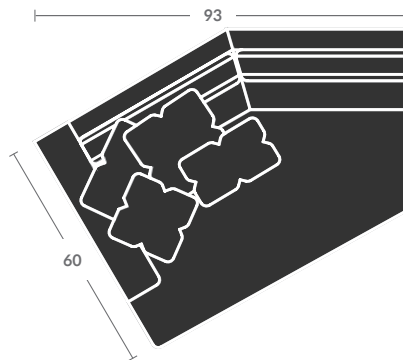

Overall h37 d43.5 w73
 Inside d24 w73 sh 23
 No throw pillows

4015-24BL RAF ANGLED SOFA

Overall h37 d60 w93
 Inside d41.5 w63 ah 24.5 sh23
 (1)23"TP, (1)21"TP, (1)17"TP (1)K-22

Options Shown:

Contrasting fabric on throw pillows

Available skirted with (SK) following the number instead of (BL).

TAYLOR KING

Please print the document at 100% for an accurate scale results.

Quarter Inch Scale Drawing

4015-10BL
ARMLESS CHAIR

4015-11BL
LAF CHAIR

4015-12BL
RAF CHAIR

4015-15BL
CORNER CHAIR

4015-20BL
ARMLESS LOVESEAT

4015-21BL
LAF LOVESEAT

4015-22BL
RAF LOVESEAT

4015-02BL
LOVESEAT

4015-03BL
SOFA

4015-09BL
SOFA

4015-23BL
LAF ANGLED SOFA

4015-24BL
RAF ANGLED SOFA

TAYLOR KING

Please print the document at 100% for an accurate scale results.

Quarter Inch Scale Drawing

4015-31BL
LAF SOFA

4015-32BL
RAF SOFA

4015-33BL
LAF CORNER SOFA