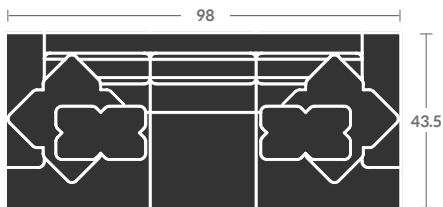

Available skirted with (SK) following the number instead of (BL).

TAYLOR KING

Please print the document at 100% for an accurate scale results.

Quarter Inch Scale Drawing

4015-10BL
ARMLESS CHAIR

4015-11BL
LAF CHAIR

4015-12BL
RAF CHAIR

4015-15BL
CORNER CHAIR

4015-20BL
ARMLESS LOVESEAT

4015-21BL
LAF LOVESEAT

4015-22BL
RAF LOVESEAT

4015-02BL
LOVESEAT

4015-03BL
SOFA

4015-09BL
SOFA

4015-23BL
LAF ANGLED SOFA

4015-24BL
RAF ANGLED SOFA

TAYLOR KING

Please print the document at 100% for an accurate scale results.

Quarter Inch Scale Drawing

4015-31BL
LAF SOFA

4015-32BL
RAF SOFA

4015-33BL
LAF CORNER SOFA