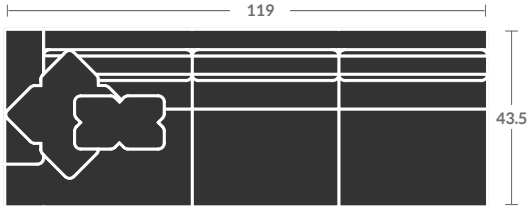

4015-12BL
RAF CHAIR

4015-15BL
CORNER CHAIR

4015-20BL
ARMLESS LOVESEAT

4015-21BL
LAF LOVESEAT

4015-22BL
RAF LOVESEAT

4015-02BL
LOVESEAT

4015-03BL
SOFA

4015-09BL
SOFA

4015-23BL
LAF ANGLED SOFA

4015-24BL
RAF ANGLED SOFA

TAYLOR KING

Please print the document at 100% for an accurate scale results.

Quarter Inch Scale Drawing

4015-31BL
LAF SOFA

4015-32BL
RAF SOFA

4015-33BL
LAF CORNER SOFA