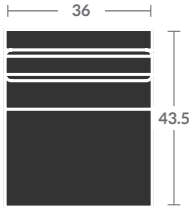

4015-10BL ARMLESS CHAIR

Overall h37 d43.5 w36
 Inside d24 w36 sh 23
 No throw pillows

4015-15BL CORNER CHAIR

Overall h37 d43.5 w43.5
 Inside d 24 w33 sh 23
 (1)23"TP, (2)21"TP's

4015-20BL ARMLESS LOVESEAT

Overall h37 d43.5 w73
 Inside d24 w73 sh 23
 No throw pillows

4015-24BL RAF ANGLED SOFA

Overall h37 d60 w93
 Inside d41.5 w63 ah 24.5 sh23
 (1)23"TP, (1)21"TP, (1)17"TP (1)K-22

Options Shown:

Contrasting fabric on throw pillows

Available skirted with (SK) following the number instead of (BL).

TAYLOR KING

Please print the document at 100% for an accurate scale results.

Quarter Inch Scale Drawing

4015-10BL
ARMLESS CHAIR

4015-11BL
LAF CHAIR