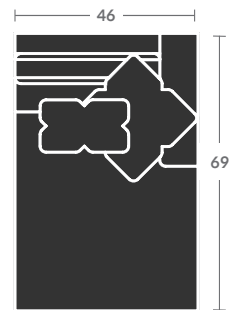

Available skirted with (SK) following the number instead of (BL).

TAYLOR KING

Please print the document at 100% for an accurate scale results.

Quarter Inch Scale Drawing

4015-10BL
ARMLESS CHAIR

4015-11BL
LAF CHAIR

4015-12BL
RAF CHAIR

4015-15BL
CORNER CHAIR

4015-20BL
ARMLESS LOVESEAT

4015-21BL
LAF LOVESEAT

4015-22BL
RAF LOVESEAT

4015-02BL
LOVESEAT

4015-03BL
SOFA

4015-09BL
SOFA

4015-23BL
LAF ANGLED SOFA

4015-24BL
RAF ANGLED SOFA

TAYLOR KING

Please print the document at 100% for an accurate scale results.

Quarter Inch Scale Drawing

4015-31BL
LAF SOFA

4015-32BL
RAF SOFA

4015-33BL
LAF CORNER SOFA

4015-34BL
RAF CORNER SOFA

4015-30BL
ARMLESS SOFA

4015-41BL
LAF CHAISE

4015-42BL
RAF CHAISE

4015-39BL
LAF CURVED SOFA

4015-38BL
RAF CURVED SOFA