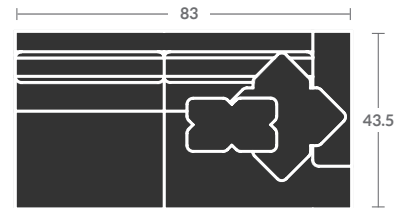

Available skirted with (SK) following the number instead of (BL).

TAYLOR KING

Please print the document at 100% for an accurate scale results.

Quarter Inch Scale Drawing

4015-10BL
ARMLESS CHAIR

4015-11BL
LAF CHAIR

4015-12BL
RAF CHAIR

4015-15BL
CORNER CHAIR

4015-20BL
ARMLESS LOVESEAT

4015-21BL
LAF LOVESEAT

4015-22BL
RAF LOVESEAT

4015-02BL
LOVESEAT

4015-03BL
SOFA

4015-09BL
SOFA

4015-23BL
LAF ANGLED SOFA

4015-24BL
RAF ANGLED SOFA

TAYLOR KING

Please print the document at 100% for an accurate scale results.

Quarter Inch Scale Drawing

4015-31BL
LAF SOFA

4015-32BL
RAF SOFA

4015-33BL
LAF CORNER SOFA