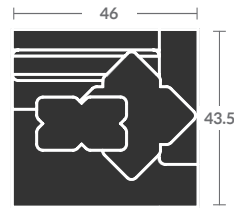

TAYLOR KING

Please print the document at 100% for an accurate scale results.

4015- VESPER SECTIONAL W/ BLOCK LEG

Quarter Inch Scale Drawing

As shown:

4015-39BL LAF CURVED SOFA

Overall h37 d56 w85.5
 Inside d32 w74.5 ah 24.5 sh 23
 (1)23"TP, (1)21"TP, (1)17"TP, (1)K-22

4015-10BL ARMLESS CHAIR

Overall h37 d43.5 w36
 Inside d24 w36 sh 23
 No throw pillows

4015-15BL CORNER CHAIR

Overall h37 d43.5 w43.5
 Inside d 24 w33 sh 23
 (1)23"TP, (2)21"TP's

4015-20BL ARMLESS LOVESEAT

Overall h37 d43.5 w73
 Inside d24 w73 sh 23
 No throw pillows

4015-24BL RAF ANGLED SOFA

Overall h37 d60 w93
 Inside d41.5 w63 ah 24.5 sh23
 (1)23"TP, (1)21"TP, (1)17"TP (1)K-22

Options Shown:

Contrasting fabric on throw pillows

Available skirted with (SK) following the number instead of (BL).

TAYLOR KING

Please print the document at 100% for an accurate scale results.

Quarter Inch Scale Drawing

4015-10BL
ARMLESS CHAIR

4015-11BL
LAF CHAIR