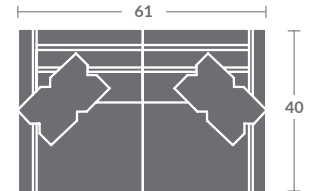

# TAYLOR KING

Please print the document at 100% for an accurate scale results.

## Quarter Inch Scale Drawing

7618-10  
ARMLESS CHAIR  
STATIONARY

7618-11ZM  
LAF CHAIR

7618-12ZM  
RAF CHAIR

7618-01ZM  
CHAIR

7618-15  
CORNER CHAIR  
STATIONARY

7618-20  
ARMLESS LOVESEAT  
STATIONARY

7618-21ZM  
LAF LOVESEAT

7618-22ZM  
RAF LOVESEAT

7618-02ZM  
LOVESEAT

7618-31ZM  
LAF SOFA

7618-32ZM  
RAF SOFA

7618-41  
LAF CHAISE  
STATIONARY

7618-42  
RAF CHAISE  
STATIONARY

7618-33ZM  
LAF CORNER SOFA

7618-34ZM  
RAF CORNER SOFA