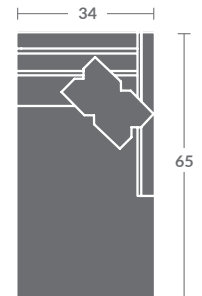

# TAYLOR KING

Please print the document at 100% for an accurate scale results.

## Quarter Inch Scale Drawing

7618-10  
ARMLESS CHAIR  
STATIONARY

7618-11ZM  
LAF CHAIR

7618-12ZM  
RAF CHAIR

7618-01ZM  
CHAIR

7618-15  
CORNER CHAIR  
STATIONARY

7618-20  
ARMLESS LOVESEAT  
STATIONARY

7618-21ZM  
LAF LOVESEAT

7618-22ZM  
RAF LOVESEAT

7618-02ZM  
LOVESEAT

7618-31ZM  
LAF SOFA

7618-32ZM  
RAF SOFA

7618-41  
LAF CHAISE  
STATIONARY

7618-42  
RAF CHAISE  
STATIONARY

7618-33ZM  
LAF CORNER SOFA

7618-34ZM  
RAF CORNER SOFA