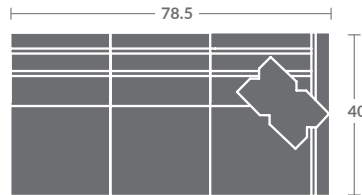

# TAYLOR KING

Please print the document at 100% for an accurate scale results.

## Quarter Inch Scale Drawing

7618-10  
ARMLESS CHAIR  
STATIONARY

7618-11ZM  
LAF CHAIR

7618-12ZM  
RAF CHAIR

7618-01ZM  
CHAIR

7618-15  
CORNER CHAIR  
STATIONARY

7618-20  
ARMLESS LOVESEAT  
STATIONARY

7618-21ZM  
LAF LOVESEAT

7618-22ZM  
RAF LOVESEAT

7618-02ZM  
LOVESEAT

7618-31ZM  
LAF SOFA

7618-32ZM  
RAF SOFA

7618-41  
LAF CHAISE  
STATIONARY

7618-42  
RAF CHAISE  
STATIONARY

7618-33ZM  
LAF CORNER SOFA

7618-34ZM  
RAF CORNER SOFA