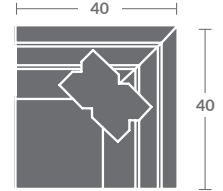

# TAYLOR KING

Please print the document at 100% for an accurate scale results.

## Quarter Inch Scale Drawing

7618-10  
ARMLESS CHAIR  
STATIONARY

7618-11ZM  
LAF CHAIR

7618-12ZM  
RAF CHAIR

7618-01ZM  
CHAIR

7618-15  
CORNER CHAIR  
STATIONARY

7618-20  
ARMLESS LOVESEAT  
STATIONARY

7618-21ZM  
LAF LOVESEAT

7618-22ZM  
RAF LOVESEAT

7618-02ZM  
LOVESEAT

7618-31ZM  
LAF SOFA

7618-32ZM  
RAF SOFA

7618-41  
LAF CHAISE  
STATIONARY

7618-42  
RAF CHAISE  
STATIONARY

7618-33ZM  
LAF CORNER SOFA

7618-34ZM  
RAF CORNER SOFA