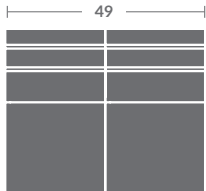

# TAYLOR KING

Please print the document at 100% for an accurate scale results.

## Quarter Inch Scale Drawing

7618-10  
ARMLESS CHAIR  
STATIONARY

7618-11ZM  
LAF CHAIR

7618-12ZM  
RAF CHAIR

7618-01ZM  
CHAIR

7618-15  
CORNER CHAIR  
STATIONARY

7618-20  
ARMLESS LOVESEAT  
STATIONARY

7618-21ZM  
LAF LOVESEAT

7618-22ZM  
RAF LOVESEAT

7618-02ZM  
LOVESEAT

7618-31ZM  
LAF SOFA

7618-32ZM  
RAF SOFA

7618-41  
LAF CHAISE  
STATIONARY

7618-42  
RAF CHAISE  
STATIONARY

7618-33ZM  
LAF CORNER SOFA

7618-34ZM  
RAF CORNER SOFA