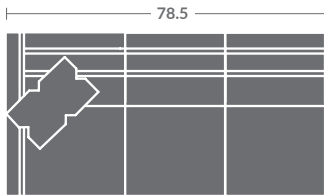

7618-31ZM
LAF SOFA