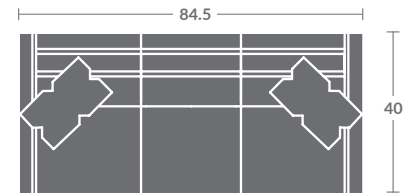

## Quarter Inch Scale Drawing

7618-10  
ARMLESS CHAIR  
STATIONARY

7618-11ZM  
LAF CHAIR

7618-12ZM  
RAF CHAIR

7618-01ZM  
CHAIR

7618-15  
CORNER CHAIR  
STATIONARY

7618-20  
ARMLESS LOVESEAT  
STATIONARY

7618-21ZM  
LAF LOVESEAT

7618-22ZM  
RAF LOVESEAT

7618-02ZM  
LOVESEAT

7618-31ZM  
LAF SOFA

7618-32ZM  
RAF SOFA

7618-41  
LAF CHAISE  
STATIONARY

7618-42  
RAF CHAISE  
STATIONARY

7618-33ZM  
LAF CORNER SOFA

7618-34ZM  
RAF CORNER SOFA