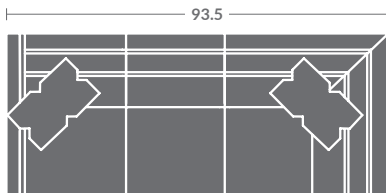

## Quarter Inch Scale Drawing

7618-10  
ARMLESS CHAIR  
STATIONARY

7618-11ZM  
LAF CHAIR

7618-12ZM  
RAF CHAIR

7618-01ZM  
CHAIR

7618-15  
CORNER CHAIR  
STATIONARY

7618-20  
ARMLESS LOVESEAT  
STATIONARY

7618-21ZM  
LAF LOVESEAT

7618-22ZM  
RAF LOVESEAT

7618-02ZM  
LOVESEAT

7618-31ZM  
LAF SOFA

7618-32ZM  
RAF SOFA

7618-41  
LAF CHAISE  
STATIONARY

7618-42  
RAF CHAISE  
STATIONARY

7618-33ZM  
LAF CORNER SOFA

7618-34ZM  
RAF CORNER SOFA