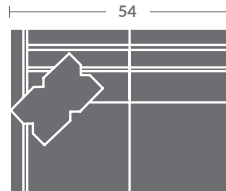

# TAYLOR KING

Please print the document at 100% for an accurate scale results.

## Quarter Inch Scale Drawing

7618-10  
ARMLESS CHAIR  
STATIONARY

7618-11ZM  
LAF CHAIR

7618-12ZM  
RAF CHAIR

7618-01ZM  
CHAIR

7618-15  
CORNER CHAIR  
STATIONARY

7618-20  
ARMLESS LOVESEAT  
STATIONARY

7618-21ZM  
LAF LOVESEAT

7618-22ZM  
RAF LOVESEAT

7618-02ZM  
LOVESEAT

7618-31ZM  
LAF SOFA

7618-32ZM  
RAF SOFA

7618-41  
LAF CHAISE  
STATIONARY

7618-42  
RAF CHAISE  
STATIONARY

7618-33ZM  
LAF CORNER SOFA

7618-34ZM  
RAF CORNER SOFA