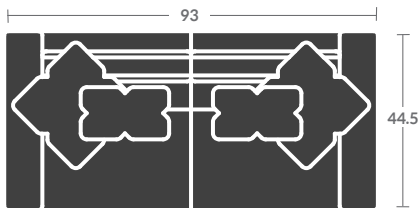

### 3915-28SK ANGLED QUARTER TURN

Overall h36.5 d58 w116.5  
Inside d30 w81.5 sh 21  
(2)23"TP, (2)19"TP

# TAYLOR KING

Please print the document at 100% for an accurate scale results.

## Quarter Inch Scale Drawing

3915-10SK  
ARMLESS CHAIR

3915-11SK  
LAF CHAIR

3915-12SK  
RAF CHAIR

3915-15SK  
CORNER CHAIR

3915-20SK  
ARMLESS LOVESEAT

3915-21SK  
LAF LOVESEAT

3915-22SK  
RAF LOVESEAT