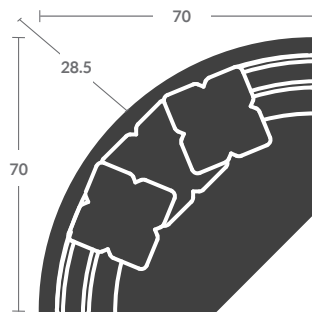

### 3915-11SK LAF CHAIR

Overall h36.5 d44.5 w46.5  
Inside d25 w37 ah 25 sh 21  
(1)23"TP, (1)K-22

### 3915-28SK ANGLED QUARTER TURN

Overall h36.5 d58 w116.5  
Inside d30 w81.5 sh 21  
(2)23"TP, (2)19"TP

### 3915-12SK RAF CHAIR

Overall h36.5 d44.5 w46.5  
Inside d25 w37 ah 25 sh 21  
(1)23"TP, (1) K-22

Quarter Inch Scale Drawing

3915-  
As shown:  
(1)3915-11SK LAF CHAIR  
(1)3915-28SK ANGLED QUARTER TURN  
(1)3915-12SK RAF CHAIR