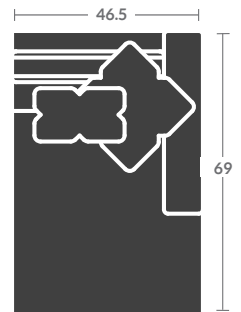

### 3915-28SK ANGLED QUARTER TURN

Overall h36.5 d58 w116.5  
Inside d30 w81.5 sh 21  
(2)23"TP, (2)19"TP

### 3915-12SK RAF CHAIR

Overall h36.5 d44.5 w46.5  
Inside d25 w37 ah 25 sh 21  
(1)23"TP, (1) K-22

Quarter Inch Scale Drawing

3915-  
As shown:  
(1)3915-11SK LAF CHAIR  
(1)3915-28SK ANGLED QUARTER TURN  
(1)3915-12SK RAF CHAIR

# TAYLOR KING

Please print the document at 100% for an accurate scale results.

## Quarter Inch Scale Drawing

3915-30SK  
ARMLESS SOFA

3915-31SK  
LAF SOFA

3915-32SK  
RAF SOFA

3915-33SK  
LAF CORNER SOFA

3915-34SK  
RAF CORNER SOFA

3915-41SK  
LAF CHAISE

3915-42SK  
RAF CHAISE