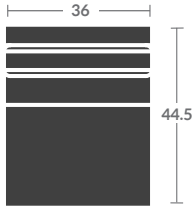

TAYLOR KING

Please print the document at 100% for an accurate scale results.

Quarter Inch Scale Drawing

3915-10SK
ARMLESS CHAIR