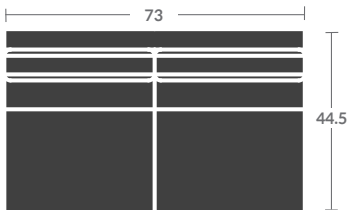

# TAYLOR KING

Please print the document at 100% for an accurate scale results.

## Quarter Inch Scale Drawing

3915-10SK  
ARMLESS CHAIR

3915-11SK  
LAF CHAIR

3915-12SK  
RAF CHAIR

3915-15SK  
CORNER CHAIR

3915-20SK  
ARMLESS LOVESEAT

3915-21SK  
LAF LOVESEAT

3915-22SK  
RAF LOVESEAT