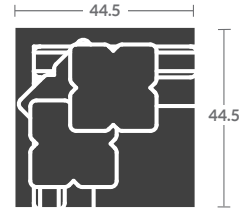

### 3915-28SK ANGLED QUARTER TURN

Overall h36.5 d58 w116.5  
Inside d30 w81.5 sh 21  
(2)23"TP, (2)19"TP

# TAYLOR KING

Please print the document at 100% for an accurate scale results.

## Quarter Inch Scale Drawing

3915-10SK  
ARMLESS CHAIR

3915-11SK  
LAF CHAIR

3915-12SK  
RAF CHAIR

3915-15SK  
CORNER CHAIR

3915-20SK  
ARMLESS LOVESEAT

3915-21SK  
LAF LOVESEAT

3915-22SK  
RAF LOVESEAT