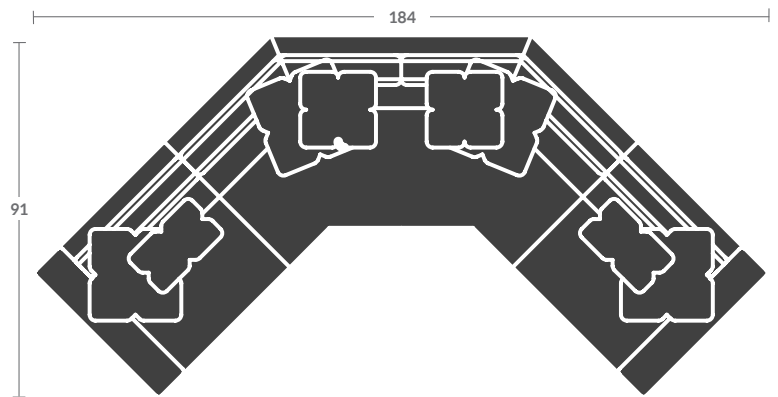

### 3915-11SK LAF CHAIR

Overall h36.5 d44.5 w46.5  
Inside d25 w37 ah 25 sh 21  
(1)23"TP, (1)K-22

### 3915-28SK ANGLED QUARTER TURN

Overall h36.5 d58 w116.5  
Inside d30 w81.5 sh 21  
(2)23"TP, (2)19"TP

### 3915-12SK RAF CHAIR

Overall h36.5 d44.5 w46.5  
Inside d25 w37 ah 25 sh 21  
(1)23"TP, (1) K-22

Quarter Inch Scale Drawing

3915-  
As shown:  
(1)3915-11SK LAF CHAIR  
(1)3915-28SK ANGLED QUARTER TURN  
(1)3915-12SK RAF CHAIR