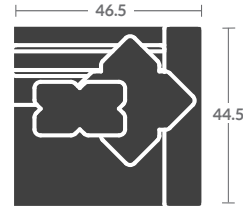

### 3915-28SK ANGLED QUARTER TURN

Overall h36.5 d58 w116.5  
Inside d30 w81.5 sh 21  
(2)23"TP, (2)19"TP

### 3915-12SK RAF CHAIR

Overall h36.5 d44.5 w46.5  
Inside d25 w37 ah 25 sh 21  
(1)23"TP, (1) K-22

Quarter Inch Scale Drawing

3915-  
As shown:  
(1)3915-11SK LAF CHAIR  
(1)3915-28SK ANGLED QUARTER TURN  
(1)3915-12SK RAF CHAIR

# TAYLOR KING

Please print the document at 100% for an accurate scale results.

## Quarter Inch Scale Drawing

3915-10SK  
ARMLESS CHAIR

3915-11SK  
LAF CHAIR

3915-12SK  
RAF CHAIR

3915-15SK  
CORNER CHAIR

3915-20SK  
ARMLESS LOVESEAT

3915-21SK  
LAF LOVESEAT

3915-22SK  
RAF LOVESEAT