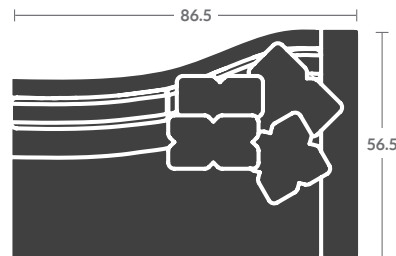

3915-38SK
RAF CURVED SOFA