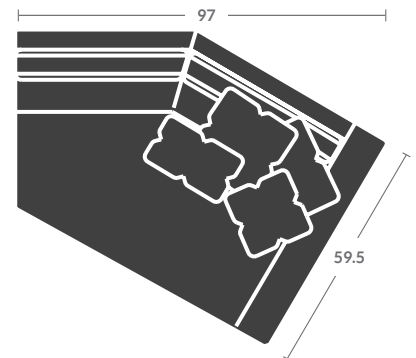

### 3915-28SK ANGLED QUARTER TURN

Overall h36.5 d58 w116.5  
Inside d30 w81.5 sh 21  
(2)23"TP, (2)19"TP

## Quarter Inch Scale Drawing

3915-10SK  
ARMLESS CHAIR

3915-11SK  
LAF CHAIR

3915-12SK  
RAF CHAIR

3915-15SK  
CORNER CHAIR

3915-20SK  
ARMLESS LOVESEAT

3915-21SK  
LAF LOVESEAT

3915-22SK  
RAF LOVESEAT

3915-02SK  
SOFA

3915-03SK  
SOFA

3915-09SK  
SOFA

3915-23SK  
LAF ANGLED SOFA

3915-24SK  
RAF ANGLED SOFA

# TAYLOR KING

Please print the document at 100% for an accurate scale results.