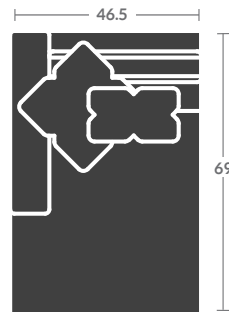

### 3915-28SK ANGLED QUARTER TURN

Overall h36.5 d58 w116.5  
Inside d30 w81.5 sh 21  
(2)23"TP, (2)19"TP

# TAYLOR KING

Please print the document at 100% for an accurate scale results.

## Quarter Inch Scale Drawing

3915-30SK  
ARMLESS SOFA

3915-31SK  
LAF SOFA

3915-32SK  
RAF SOFA

3915-33SK  
LAF CORNER SOFA

3915-34SK  
RAF CORNER SOFA

3915-41SK  
LAF CHAISE

3915-42SK  
RAF CHAISE