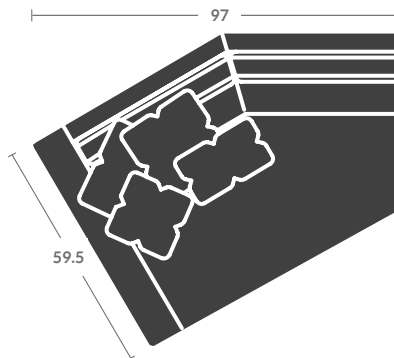

3915-23SK
LAF ANGLED SOFA