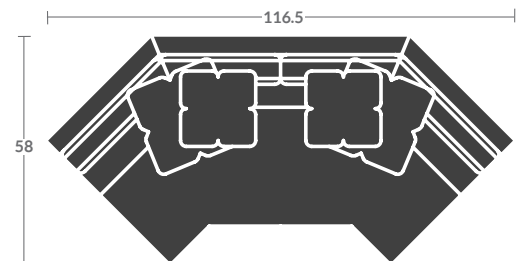

### 3915-28SK ANGLED QUARTER TURN

Overall h36.5 d58 w116.5  
Inside d30 w81.5 sh 21  
(2)23"TP, (2)19"TP

### 3915-12SK RAF CHAIR

Overall h36.5 d44.5 w46.5  
Inside d25 w37 ah 25 sh 21  
(1)23"TP, (1) K-22

Quarter Inch Scale Drawing

3915-  
As shown:  
(1)3915-11SK LAF CHAIR  
(1)3915-28SK ANGLED QUARTER TURN  
(1)3915-12SK RAF CHAIR

3915-25SK  
CURVED QUARTER TURN

3915-28SK  
ANGLED QUARTER TURN