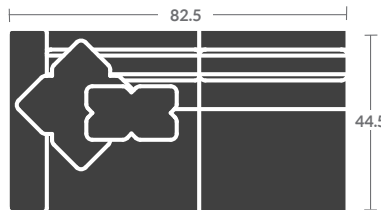

# TAYLOR KING

Please print the document at 100% for an accurate scale results.

## Quarter Inch Scale Drawing

3915-10SK  
ARMLESS CHAIR

3915-11SK  
LAF CHAIR

3915-12SK  
RAF CHAIR

3915-15SK  
CORNER CHAIR

3915-20SK  
ARMLESS LOVESEAT

3915-21SK  
LAF LOVESEAT

3915-22SK  
RAF LOVESEAT