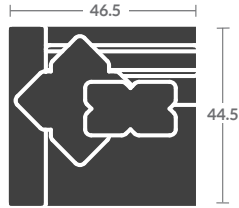

3915-11SK
LAF CHAIR