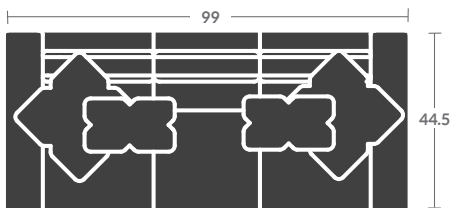

3915-09SK
SOFA