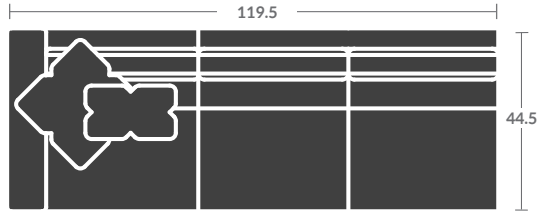

3915-31SK
LAF SOFA