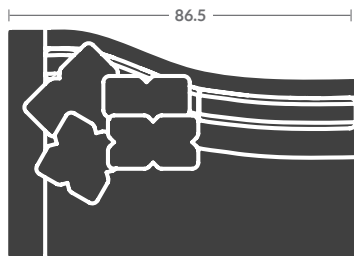

### 3915-28SK ANGLED QUARTER TURN

Overall h36.5 d58 w116.5  
Inside d30 w81.5 sh 21  
(2)23"TP, (2)19"TP

# TAYLOR KING

Please print the document at 100% for an accurate scale results.

## Quarter Inch Scale Drawing

3915-30SK  
ARMLESS SOFA

3915-31SK  
LAF SOFA

3915-32SK  
RAF SOFA

3915-33SK  
LAF CORNER SOFA

3915-34SK  
RAF CORNER SOFA

3915-41SK  
LAF CHAISE

3915-42SK  
RAF CHAISE