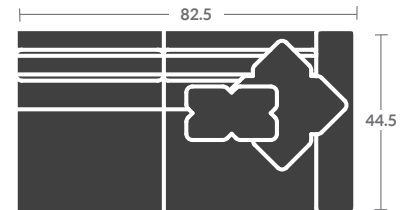

### 3915-28SK ANGLED QUARTER TURN

Overall h36.5 d58 w116.5  
Inside d30 w81.5 sh 21  
(2)23"TP, (2)19"TP

# TAYLOR KING

Please print the document at 100% for an accurate scale results.

## Quarter Inch Scale Drawing

3915-10SK  
ARMLESS CHAIR

3915-11SK  
LAF CHAIR

3915-12SK  
RAF CHAIR

3915-15SK  
CORNER CHAIR

3915-20SK  
ARMLESS LOVESEAT

3915-21SK  
LAF LOVESEAT

3915-22SK  
RAF LOVESEAT