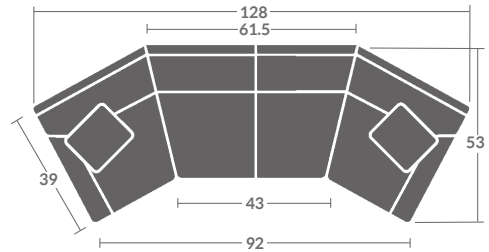

SOFAS

3904B REUNION SOFA

Overall: h38 d53 w128

Inside: d24 w96 ah25.5 sh22

(2) 19" Dog ear throw pillows / Knife edge loose back cushions / Texas bun feet

3903 REUNION SOFA

Overall: h38 d53 w128

Inside: d24 w96 ah25.5 sh22

(2) 19" Dog ear throw pillows / Knife edge loose back cushions / Waterfall skirt / No bullion available on skirt without custom alteration

Options Shown: Contrasting fabric on throw pillows.