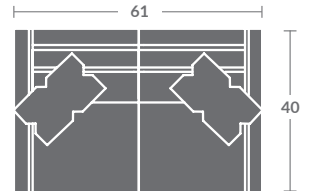

As shown:  
7618-03ZM SOFA

Please print the document at 100% for an accurate scale results.

Quarter Inch Scale Drawing

7618-10  
ARMLESS CHAIR  
STATIONARY

7618-11ZM  
LAF CHAIR

7618-12ZM  
RAF CHAIR

7618-01ZM  
CHAIR

7618-15  
CORNER CHAIR  
STATIONARY

7618-20  
ARMLESS LOVESEAT  
STATIONARY

7618-21ZM  
LAF LOVESEAT

7618-22ZM  
RAF LOVESEAT

7618-02ZM  
LOVESEAT

7618-31ZM  
LAF SOFA

7618-32ZM  
RAF SOFA

7618-41  
LAF CHAISE  
STATIONARY

7618-42  
RAF CHAISE  
STATIONARY

7618-33ZM  
LAF CORNER SOFA

7618-34ZM  
RAF CORNER SOFA

7618-03ZM  
SOFA