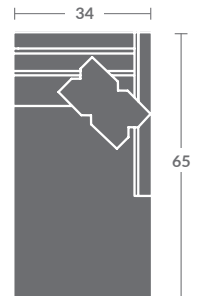

As shown:  
7618-03ZM SOFA

Please print the document at 100% for an accurate scale results.

Quarter Inch Scale Drawing

7618-10  
ARMLESS CHAIR  
STATIONARY

7618-11ZM  
LAF CHAIR

7618-12ZM  
RAF CHAIR

7618-01ZM  
CHAIR

7618-15  
CORNER CHAIR  
STATIONARY

7618-20  
ARMLESS LOVESEAT  
STATIONARY

7618-21ZM  
LAF LOVESEAT

7618-22ZM  
RAF LOVESEAT

7618-02ZM  
LOVESEAT

7618-31ZM  
LAF SOFA

7618-32ZM  
RAF SOFA

7618-41  
LAF CHAISE  
STATIONARY

7618-42  
RAF CHAISE  
STATIONARY

7618-33ZM  
LAF CORNER SOFA

7618-34ZM  
RAF CORNER SOFA

7618-03ZM  
SOFA