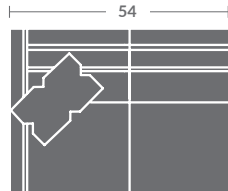

As shown:  
7618-03ZM SOFA

Please print the document at 100% for an accurate scale results.

Quarter Inch Scale Drawing

7618-10  
ARMLESS CHAIR  
STATIONARY

7618-11ZM  
LAF CHAIR

7618-12ZM  
RAF CHAIR

7618-01ZM  
CHAIR

7618-15  
CORNER CHAIR  
STATIONARY

7618-20  
ARMLESS LOVESEAT  
STATIONARY

7618-21ZM  
LAF LOVESEAT

7618-22ZM  
RAF LOVESEAT

7618-02ZM  
LOVESEAT

7618-31ZM  
LAF SOFA

7618-32ZM  
RAF SOFA

7618-41  
LAF CHAISE  
STATIONARY