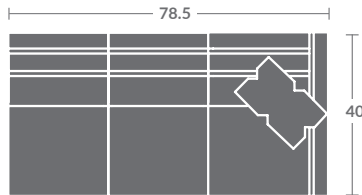

As shown:  
7618-03ZM SOFA

Please print the document at 100% for an accurate scale results.

Quarter Inch Scale Drawing

7618-10  
ARMLESS CHAIR  
STATIONARY

7618-11ZM  
LAF CHAIR

7618-12ZM  
RAF CHAIR

7618-01ZM  
CHAIR

7618-15  
CORNER CHAIR  
STATIONARY

7618-20  
ARMLESS LOVESEAT  
STATIONARY

7618-21ZM  
LAF LOVESEAT

7618-22ZM  
RAF LOVESEAT

7618-02ZM  
LOVESEAT

7618-31ZM  
LAF SOFA

7618-32ZM  
RAF SOFA

7618-41  
LAF CHAISE  
STATIONARY