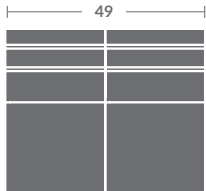

As shown:  
7618-03ZM SOFA

Please print the document at 100% for an accurate scale results.

Quarter Inch Scale Drawing

7618-10  
ARMLESS CHAIR  
STATIONARY

7618-11ZM  
LAF CHAIR

7618-12ZM  
RAF CHAIR

7618-01ZM  
CHAIR

7618-15  
CORNER CHAIR  
STATIONARY

7618-20  
ARMLESS LOVESEAT  
STATIONARY

7618-21ZM  
LAF LOVESEAT

7618-22ZM  
RAF LOVESEAT

7618-02ZM  
LOVESEAT

7618-31ZM  
LAF SOFA

7618-32ZM  
RAF SOFA

7618-41  
LAF CHAISE  
STATIONARY