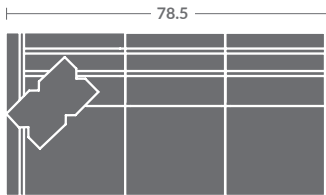

As shown:  
7618-03ZM SOFA

Please print the document at 100% for an accurate scale results.

Quarter Inch Scale Drawing

7618-10  
ARMLESS CHAIR  
STATIONARY

7618-11ZM  
LAF CHAIR

7618-12ZM  
RAF CHAIR

7618-01ZM  
CHAIR

7618-15  
CORNER CHAIR  
STATIONARY

7618-20  
ARMLESS LOVESEAT  
STATIONARY

7618-21ZM  
LAF LOVESEAT

7618-22ZM  
RAF LOVESEAT

7618-02ZM  
LOVESEAT

7618-31ZM  
LAF SOFA

7618-32ZM  
RAF SOFA

7618-41  
LAF CHAISE  
STATIONARY