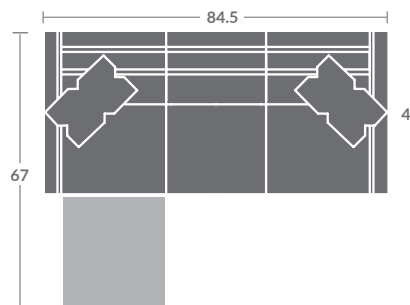

Please print the document at 100% for an accurate scale results.

**L 7618-03ZM RYAN MOTORIZED SOFA**

Overall h37 d40 w84.5  
Inside d22 w75 ah24.5 sh21.5  
Wall clearance: Zero  
Full extension: 67

Modified English arms / (2) 20x12 Kidney pillows /  
Attached back cushions / Edge stitching / Switch with Nickel  
finish / Requires a power outlet / Rechargeable battery optional

Also Available:

- 7618-01ZM Chair
- 7618-02ZM Loveseat
- 7618-ZM Sectional

Available in leather. Kidney pillows standard.  
No nails standard on leather.

**\*ALL ORDERS MUST INCLUDE A DIAGRAM\***

Quarter Inch Scale Drawing

As shown:  
7618-03ZM SOFA

Please print the document at 100% for an accurate scale results.

Quarter Inch Scale Drawing

7618-10  
ARMLESS CHAIR  
STATIONARY

7618-11ZM  
LAF CHAIR

7618-12ZM  
RAF CHAIR

7618-01ZM  
CHAIR