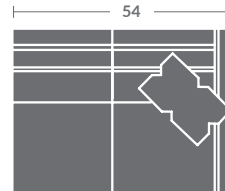

As shown:
7618-03ZM SOFA

TAYLOR KING

Please print the document at 100% for an accurate scale results.

Quarter Inch Scale Drawing

7618-10
ARMLESS CHAIR
STATIONARY

7618-11ZM
LAF CHAIR

7618-12ZM
RAF CHAIR

7618-01ZM
CHAIR

7618-15
CORNER CHAIR
STATIONARY

7618-20
ARMLESS LOVESEAT
STATIONARY

7618-21ZM
LAF LOVESEAT

7618-22ZM
RAF LOVESEAT

7618-02ZM
LOVESEAT

7618-31ZM
LAF SOFA

7618-32ZM
RAF SOFA

7618-41
LAF CHAISE
STATIONARY