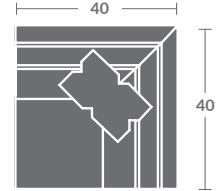

As shown:
7618-03ZM SOFA

TAYLOR KING

Please print the document at 100% for an accurate scale results.

Quarter Inch Scale Drawing

7618-10
ARMLESS CHAIR
STATIONARY

7618-11ZM
LAF CHAIR

7618-12ZM
RAF CHAIR

7618-01ZM
CHAIR

7618-15
CORNER CHAIR
STATIONARY

7618-20
ARMLESS LOVESEAT
STATIONARY

7618-21ZM
LAF LOVESEAT

7618-22ZM
RAF LOVESEAT

7618-02ZM
LOVESEAT

7618-31ZM
LAF SOFA

7618-32ZM
RAF SOFA

7618-41
LAF CHAISE
STATIONARY