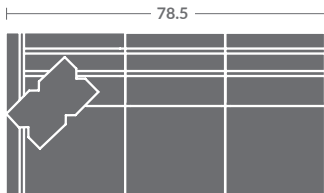

As shown:
7618-03ZM SOFA

TAYLOR KING

Please print the document at 100% for an accurate scale results.

Quarter Inch Scale Drawing

7618-10
ARMLESS CHAIR
STATIONARY

7618-11ZM
LAF CHAIR

7618-12ZM
RAF CHAIR

7618-01ZM
CHAIR

7618-15
CORNER CHAIR
STATIONARY

7618-20
ARMLESS LOVESEAT
STATIONARY

7618-21ZM
LAF LOVESEAT

7618-22ZM
RAF LOVESEAT

7618-02ZM
LOVESEAT

7618-31ZM
LAF SOFA

7618-32ZM
RAF SOFA

7618-41
LAF CHAISE
STATIONARY