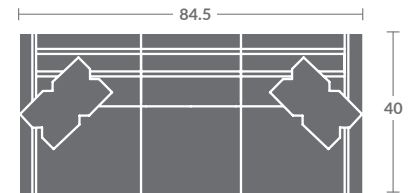

7618-15
CORNER CHAIR
STATIONARY

7618-20
ARMLESS LOVESEAT
STATIONARY

7618-21ZM
LAF LOVESEAT

7618-22ZM
RAF LOVESEAT

7618-02ZM
LOVESEAT

7618-31ZM
LAF SOFA

7618-32ZM
RAF SOFA

7618-41
LAF CHAISE
STATIONARY

7618-42
RAF CHAISE
STATIONARY

7618-33ZM
LAF CORNER SOFA

7618-34ZM
RAF CORNER SOFA

7618-03ZM
SOFA