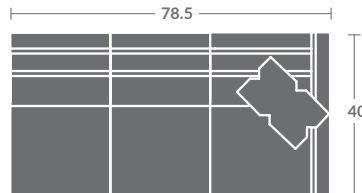

As shown:
7618-03ZM SOFA

TAYLOR KING

Please print the document at 100% for an accurate scale results.

Quarter Inch Scale Drawing

7618-10
ARMLESS CHAIR
STATIONARY

7618-11ZM
LAF CHAIR

7618-12ZM
RAF CHAIR

7618-01ZM
CHAIR

7618-15
CORNER CHAIR
STATIONARY

7618-20
ARMLESS LOVESEAT
STATIONARY

7618-21ZM
LAF LOVESEAT

7618-22ZM
RAF LOVESEAT

7618-02ZM
LOVESEAT

7618-31ZM
LAF SOFA

7618-32ZM
RAF SOFA

7618-41
LAF CHAISE
STATIONARY