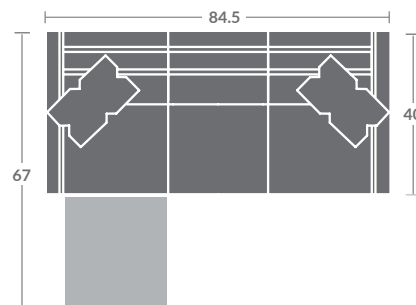

TAYLOR KING

Please print the document at 100% for an accurate scale results.

L 7618-03ZM RYAN MOTORIZED SOFA

Overall h37 d40 w84.5
Inside d22 w75 ah24.5 sh21.5
Wall clearance: Zero
Full extension: 67

Modified English arms / (2) 20x12 Kidney pillows /
Attached back cushions / Edge stitching / Switch with Nickel
finish / Requires a power outlet / Rechargeable battery optional

Also Available:

7618-01ZM Chair
7618-02ZM Loveseat
7618-ZM Sectional

Available in leather. Kidney pillows standard.
No nails standard on leather.

ALL ORDERS MUST INCLUDE A DIAGRAM

Quarter Inch Scale Drawing

As shown:
7618-03ZM SOFA

TAYLOR KING

Please print the document at 100% for an accurate scale results.

Quarter Inch Scale Drawing

7618-10
ARMLESS CHAIR
STATIONARY

7618-11ZM
LAF CHAIR

7618-12ZM
RAF CHAIR

7618-01ZM
CHAIR