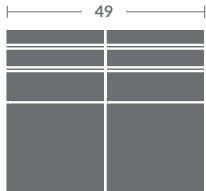

As shown:
7618-03ZM SOFA

TAYLOR KING

Please print the document at 100% for an accurate scale results.

Quarter Inch Scale Drawing

7618-10
ARMLESS CHAIR
STATIONARY

7618-11ZM
LAF CHAIR

7618-12ZM
RAF CHAIR

7618-01ZM
CHAIR

7618-15
CORNER CHAIR
STATIONARY

7618-20
ARMLESS LOVESEAT
STATIONARY

7618-21ZM
LAF LOVESEAT

7618-22ZM
RAF LOVESEAT

7618-02ZM
LOVESEAT

7618-31ZM
LAF SOFA

7618-32ZM
RAF SOFA

7618-41
LAF CHAISE
STATIONARY