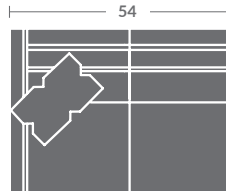

As shown:
7618-03ZM SOFA

TAYLOR KING

Please print the document at 100% for an accurate scale results.

Quarter Inch Scale Drawing

7618-10
ARMLESS CHAIR
STATIONARY

7618-11ZM
LAF CHAIR

7618-12ZM
RAF CHAIR

7618-01ZM
CHAIR

7618-15
CORNER CHAIR
STATIONARY

7618-20
ARMLESS LOVESEAT
STATIONARY

7618-21ZM
LAF LOVESEAT

7618-22ZM
RAF LOVESEAT

7618-02ZM
LOVESEAT

7618-31ZM
LAF SOFA

7618-32ZM
RAF SOFA

7618-41
LAF CHAISE
STATIONARY