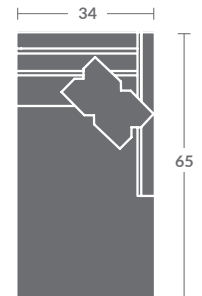

As shown:
7618-03ZM SOFA

TAYLOR KING

Please print the document at 100% for an accurate scale results.

Quarter Inch Scale Drawing

7618-10
ARMLESS CHAIR
STATIONARY

7618-11ZM
LAF CHAIR

7618-12ZM
RAF CHAIR

7618-01ZM
CHAIR

7618-15
CORNER CHAIR
STATIONARY

7618-20
ARMLESS LOVESEAT
STATIONARY

7618-21ZM
LAF LOVESEAT

7618-22ZM
RAF LOVESEAT

7618-02ZM
LOVESEAT

7618-31ZM
LAF SOFA

7618-32ZM
RAF SOFA

7618-41
LAF CHAISE
STATIONARY

7618-42
RAF CHAISE
STATIONARY

7618-33ZM
LAF CORNER SOFA

7618-34ZM
RAF CORNER SOFA

7618-03ZM
SOFA