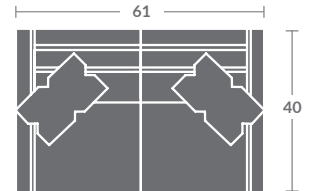

As shown:
7618-03ZM SOFA

TAYLOR KING

Please print the document at 100% for an accurate scale results.

Quarter Inch Scale Drawing

7618-10
ARMLESS CHAIR
STATIONARY

7618-11ZM
LAF CHAIR

7618-12ZM
RAF CHAIR

7618-01ZM
CHAIR

7618-15
CORNER CHAIR
STATIONARY

7618-20
ARMLESS LOVESEAT
STATIONARY

7618-21ZM
LAF LOVESEAT

7618-22ZM
RAF LOVESEAT

7618-02ZM
LOVESEAT

7618-31ZM
LAF SOFA

7618-32ZM
RAF SOFA

7618-41
LAF CHAISE
STATIONARY

7618-42
RAF CHAISE
STATIONARY

7618-33ZM
LAF CORNER SOFA

7618-34ZM
RAF CORNER SOFA

7618-03ZM
SOFA