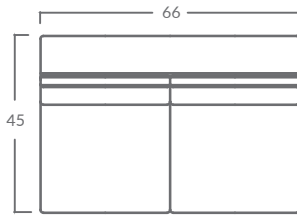

1622-20
Armless Loveseat