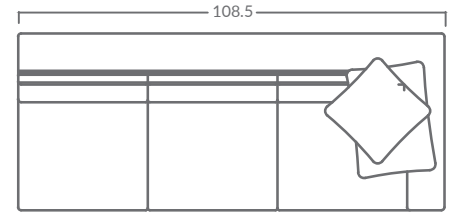

TAYLOR KING

Please print the document at 100% for an accurate scale results.

DIAGRAM USING 1/4" IMAGES BELOW REQUIRED WITH ORDER. PLAIN FABRICS ONLY.

1622-15
Corner Chair

1622-10
Armless Chair

1622-11
LAF Chair

1622-12
RAF Chair

1622-20
Armless Loveseat

1622-21
LAF Loveseat

1622-22
RAF Loveseat

1622-30
Armless Sofa

1622-31
LAF Sofa

1622-32
RAF Sofa

1622-41
LAF Chaise