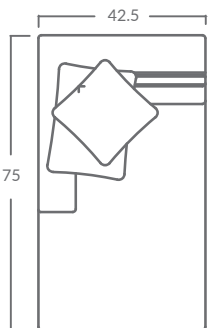

TAYLOR KING

Please print the document at 100% for an accurate scale results.

DIAGRAM USING 1/4" IMAGES BELOW REQUIRED WITH ORDER. PLAIN FABRICS ONLY.

1622-15
Corner Chair

1622-10
Armless Chair

1622-11
LAF Chair

1622-12
RAF Chair

1622-20
Armless Loveseat

1622-21
LAF Loveseat

1622-22
RAF Loveseat

1622-30
Armless Sofa

1622-31
LAF Sofa

1622-32
RAF Sofa

1622-41
LAF Chaise