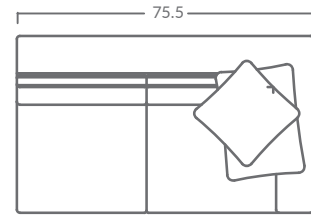

1622-22
RAF Loveseat