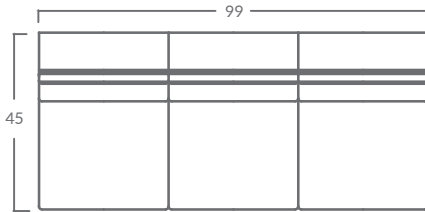

TAYLOR KING

Please print the document at 100% for an accurate scale results.

DIAGRAM USING 1/4" IMAGES BELOW REQUIRED WITH ORDER. PLAIN FABRICS ONLY.

1622-15
Corner Chair

1622-10
Armless Chair

1622-11
LAF Chair

1622-12
RAF Chair

1622-20
Armless Loveseat

1622-21
LAF Loveseat

1622-22
RAF Loveseat

1622-30
Armless Sofa

1622-31
LAF Sofa

1622-32
RAF Sofa

1622-41
LAF Chaise