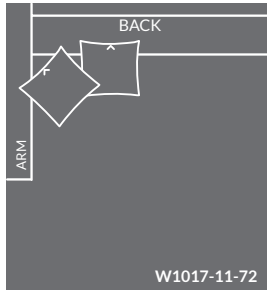

Please print the document at 100% for an accurate scale results.

DIAGRAM USING 1/4" IMAGES BELOW REQUIRED WITH ORDER. PLAIN FABRICS ONLY.

R1017 SAUSALITO SECTIONAL REGULAR WIDTH Overall h34.5 ah22.5 sh19.5

W1017 SAUSALITO SECTIONAL WIDE WIDTH Overall h34.5 ah22.5 sh19.5

SINGLE ARM - 66" WIDTH

W1017-11-44
LAF CHAIR
WIDTH: 66" DEPTH: 44"

W1017-12-44
RAF CHAIR
WIDTH: 66" DEPTH: 44"

* W1017-11-60
LAF LOUNGE
WIDTH: 66" DEPTH: 60"

* W1017-12-60
RAF LOUNGE
WIDTH: 66" DEPTH: 60"

* W1017-11-72
LAF CHAISE
WIDTH: 66" DEPTH: 72"

* W1017-12-72
RAF CHAISE
WIDTH: 66" DEPTH: 72"

***Due to the size of these items, seams are required on both railroaded and non-railroaded fabrics.**