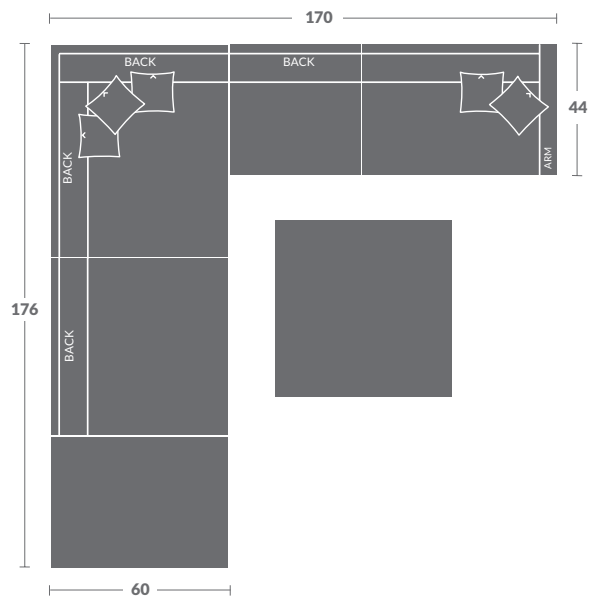

Quarter Inch Scale Drawing

As Shown:
1017-44-60 OTTOMAN
W1017-10-60 ARMLESS LOUNGE
W1017-15-72 LBF RETURN CHAISE
R1017-10-44 ARMLESS CHAIR
W1017-12-44 RAF CHAIR
1017-60-60 OTTOMAN