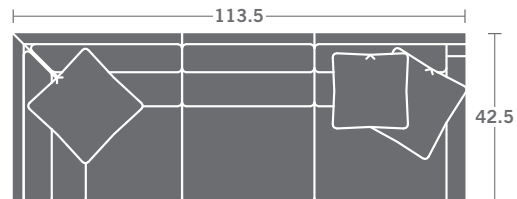

Please print the document at 100% for an accurate scale results.

DIAGRAM USING 1/4" IMAGES BELOW REQUIRED WITH ORDER.

SC3321-10
ARMLESS CHAIR

SC3321-11
LAF CHAIR

SC3321-12
RAF CHAIR

SC3321-15
CORNER CHAIR

SC3321-20
ARMLESS LOVESEAT

SC3321-21
LAF LOVESEAT

SC3321-22
RAF LOVESEAT

SC3321-30
ARMLESS SOFA

SC3321-31
LAF SOFA

SC3321-32
RAF SOFA

SC3321-33
LAF CORNER SOFA

SC3321-34
RAF CORNER SOFA

SC3321-41
LAF CHAISE