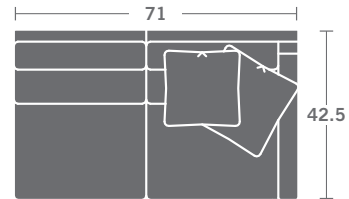

Please print the document at 100% for an accurate scale results.

DIAGRAM USING 1/4" IMAGES BELOW REQUIRED WITH ORDER.

SC3321-10
ARMLESS CHAIR

SC3321-11
LAF CHAIR

SC3321-12
RAF CHAIR

SC3321-15
CORNER CHAIR

SC3321-20
ARMLESS LOVESEAT

SC3321-21
LAF LOVESEAT

SC3321-22
RAF LOVESEAT

SC3321-30
ARMLESS SOFA

SC3321-31
LAF SOFA

SC3321-32
RAF SOFA

SC3321-33
LAF CORNER SOFA

SC3321-34
RAF CORNER SOFA

SC3321-41
LAF CHAISE