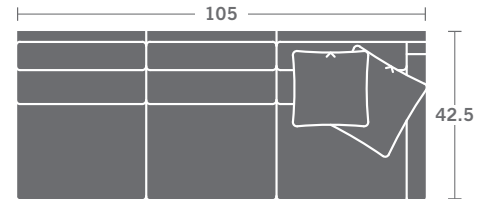

Please print the document at 100% for an accurate scale results.

DIAGRAM USING 1/4" IMAGES BELOW REQUIRED WITH ORDER.

SC3321-10
ARMLESS CHAIR

SC3321-11
LAF CHAIR

SC3321-12
RAF CHAIR

SC3321-15
CORNER CHAIR

SC3321-20
ARMLESS LOVESEAT

SC3321-21
LAF LOVESEAT

SC3321-22
RAF LOVESEAT

SC3321-30
ARMLESS SOFA

SC3321-31
LAF SOFA

SC3321-32
RAF SOFA

SC3321-33
LAF CORNER SOFA

SC3321-34
RAF CORNER SOFA

SC3321-41
LAF CHAISE