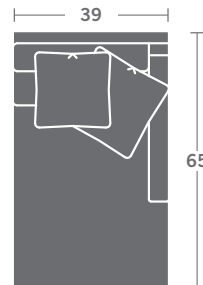

Please print the document at 100% for an accurate scale results.

DIAGRAM USING 1/4" IMAGES BELOW REQUIRED WITH ORDER.

SC3321-10
ARMLESS CHAIR

SC3321-11
LAF CHAIR

SC3321-12
RAF CHAIR

SC3321-15
CORNER CHAIR

SC3321-20
ARMLESS LOVESEAT

SC3321-21
LAF LOVESEAT

SC3321-22
RAF LOVESEAT

SC3321-30
ARMLESS SOFA

SC3321-31
LAF SOFA

SC3321-32
RAF SOFA

SC3321-33
LAF CORNER SOFA

SC3321-34
RAF CORNER SOFA

SC3321-41
LAF CHAISE

SC3321-42
RAF CHAISE