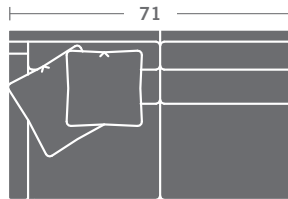

Please print the document at 100% for an accurate scale results.

DIAGRAM USING 1/4" IMAGES BELOW REQUIRED WITH ORDER.

SC3321-10
ARMLESS CHAIR

SC3321-11
LAF CHAIR

SC3321-12
RAF CHAIR

SC3321-15
CORNER CHAIR

SC3321-20
ARMLESS LOVESEAT

SC3321-21
LAF LOVESEAT

SC3321-22
RAF LOVESEAT

SC3321-30
ARMLESS SOFA

SC3321-31
LAF SOFA

SC3321-32
RAF SOFA

SC3321-33
LAF CORNER SOFA

SC3321-34
RAF CORNER SOFA

SC3321-41
LAF CHAISE