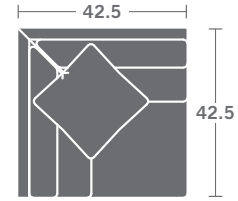

Please print the document at 100% for an accurate scale results.

DIAGRAM USING 1/4" IMAGES BELOW REQUIRED WITH ORDER.

SC3321-10
ARMLESS CHAIR

SC3321-11
LAF CHAIR

SC3321-12
RAF CHAIR

SC3321-15
CORNER CHAIR

SC3321-20
ARMLESS LOVESEAT