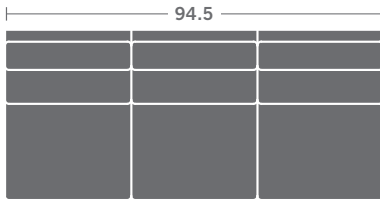

TAYLOR KING

Please print the document at 100% for an accurate scale results.

DIAGRAM USING 1/4" IMAGES BELOW REQUIRED WITH ORDER.

SC3321-10
ARMLESS CHAIR

SC3321-11
LAF CHAIR

SC3321-12
RAF CHAIR

SC3321-15
CORNER CHAIR

SC3321-20
ARMLESS LOVESEAT

SC3321-21
LAF LOVESEAT

SC3321-22
RAF LOVESEAT

SC3321-30
ARMLESS SOFA

SC3321-31
LAF SOFA

SC3321-32
RAF SOFA

SC3321-33
LAF CORNER SOFA

SC3321-34
RAF CORNER SOFA