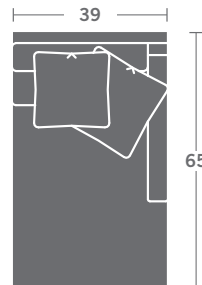

TAYLOR KING

Please print the document at 100% for an accurate scale results.

DIAGRAM USING 1/4" IMAGES BELOW REQUIRED WITH ORDER.

SC3321-10
ARMLESS CHAIR

SC3321-11
LAF CHAIR

SC3321-12
RAF CHAIR

SC3321-15
CORNER CHAIR

SC3321-20
ARMLESS LOVESEAT

SC3321-21
LAF LOVESEAT

SC3321-22
RAF LOVESEAT

SC3321-30
ARMLESS SOFA

SC3321-31
LAF SOFA

SC3321-32
RAF SOFA

SC3321-33
LAF CORNER SOFA

SC3321-34
RAF CORNER SOFA

SC3321-41
LAF CHAISE

SC3321-42
RAF CHAISE

SC3321-10
ARMLESS CHAIR

SC3321-11
LAF CHAIR

SC3321-12
RAF CHAIR

SC3321-15
CORNER CHAIR

SC3321-20
ARMLESS LOVESEAT

SC3321-21
LAF LOVESEAT