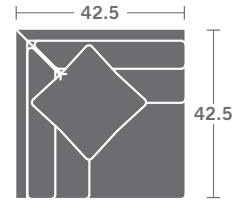

TAYLOR KING

Please print the document at 100% for an accurate scale results.

DIAGRAM USING 1/4" IMAGES BELOW REQUIRED WITH ORDER.

SC3321-10
ARMLESS CHAIR

SC3321-11
LAF CHAIR

SC3321-12
RAF CHAIR

SC3321-15
CORNER CHAIR

SC3321-41
LAF CHAISE

SC3321-42
RAF CHAISE

SC3321-10
ARMLESS CHAIR

SC3321-11
LAF CHAIR

SC3321-12
RAF CHAIR

SC3321-15
CORNER CHAIR

SC3321-20
ARMLESS LOVESEAT

SC3321-21
LAF LOVESEAT