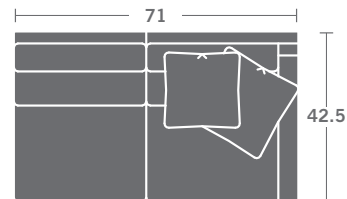

TAYLOR KING

Please print the document at 100% for an accurate scale results.

DIAGRAM USING 1/4" IMAGES BELOW REQUIRED WITH ORDER.

SC3321-10
ARMLESS CHAIR

SC3321-11
LAF CHAIR

SC3321-12
RAF CHAIR

SC3321-15
CORNER CHAIR

SC3321-20
ARMLESS LOVESEAT

SC3321-21
LAF LOVESEAT

SC3321-22
RAF LOVESEAT

SC3321-30
ARMLESS SOFA

SC3321-31
LAF SOFA

SC3321-32
RAF SOFA

SC3321-33
LAF CORNER SOFA

SC3321-34
RAF CORNER SOFA