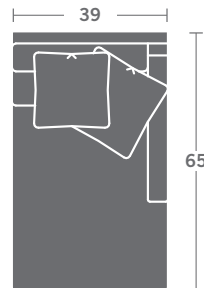

TAYLOR KING

Please print the document at 100% for an accurate scale results.

DIAGRAM USING 1/4" IMAGES BELOW REQUIRED WITH ORDER.

SC3321-10
ARMLESS CHAIR

SC3321-11
LAF CHAIR

SC3321-12
RAF CHAIR

SC3321-15
CORNER CHAIR

SC3321-41
LAF CHAISE

SC3321-42
RAF CHAISE

SC3321-10
ARMLESS CHAIR

SC3321-11
LAF CHAIR

SC3321-12
RAF CHAIR

SC3321-15
CORNER CHAIR

SC3321-20
ARMLESS LOVESEAT

SC3321-21
LAF LOVESEAT

SC3321-22
RAF LOVESEAT

SC3321-30
ARMLESS SOFA

SC3321-31
LAF SOFA

SC3321-32
RAF SOFA

SC3321-33
LAF CORNER SOFA

SC3321-34
RAF CORNER SOFA

SC3321-41
LAF CHAISE

SC3321-42
RAF CHAISE