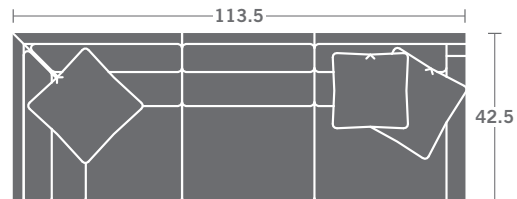

TAYLOR KING

Please print the document at 100% for an accurate scale results.

DIAGRAM USING 1/4" IMAGES BELOW REQUIRED WITH ORDER.

SC3321-10
ARMLESS CHAIR

SC3321-11
LAF CHAIR

SC3321-12
RAF CHAIR

SC3321-15
CORNER CHAIR

SC3321-20
ARMLESS LOVESEAT

SC3321-21
LAF LOVESEAT

SC3321-22
RAF LOVESEAT

SC3321-30
ARMLESS SOFA

SC3321-31
LAF SOFA

SC3321-32
RAF SOFA

SC3321-33
LAF CORNER SOFA

SC3321-34
RAF CORNER SOFA

SC3321-41
LAF CHAISE

SC3321-42
RAF CHAISE

SC3321-10
ARMLESS CHAIR

SC3321-11
LAF CHAIR

SC3321-12
RAF CHAIR

SC3321-15
CORNER CHAIR

SC3321-20
ARMLESS LOVESEAT

SC3321-21
LAF LOVESEAT