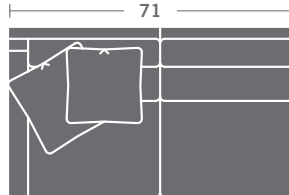

TAYLOR KING

Please print the document at 100% for an accurate scale results.

DIAGRAM USING 1/4" IMAGES BELOW REQUIRED WITH ORDER.

SC3321-10
ARMLESS CHAIR

SC3321-11
LAF CHAIR

SC3321-12
RAF CHAIR

SC3321-15
CORNER CHAIR

SC3321-20
ARMLESS LOVESEAT

SC3321-21
LAF LOVESEAT

SC3321-22
RAF LOVESEAT

SC3321-30
ARMLESS SOFA

SC3321-31
LAF SOFA

SC3321-32
RAF SOFA

SC3321-33
LAF CORNER SOFA

SC3321-34
RAF CORNER SOFA

SC3321-41
LAF CHAISE

SC3321-42
RAF CHAISE

SC3321-10
ARMLESS CHAIR

SC3321-11
LAF CHAIR

SC3321-12
RAF CHAIR

SC3321-15
CORNER CHAIR

SC3321-20
ARMLESS LOVESEAT

SC3321-21
LAF LOVESEAT

SC3321-22
RAF LOVESEAT

SC3321-30
ARMLESS SOFA

SC3321-31
LAF SOFA

SC3321-32
RAF SOFA

SC3321-33
LAF CORNER SOFA

SC3321-34
RAF CORNER SOFA

SC3321-41
LAF CHAISE

SC3321-42
RAF CHAISE