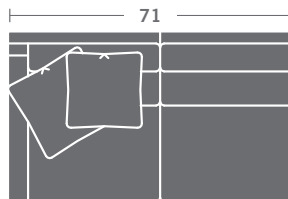

TAYLOR KING

Please print the document at 100% for an accurate scale results.

DIAGRAM USING 1/4" IMAGES BELOW REQUIRED WITH ORDER.

SC3321-10
ARMLESS CHAIR

SC3321-11
LAF CHAIR

SC3321-12
RAF CHAIR

SC3321-15
CORNER CHAIR

SC3321-20
ARMLESS LOVESEAT

SC3321-21
LAF LOVESEAT

SC3321-22
RAF LOVESEAT

SC3321-30
ARMLESS SOFA

SC3321-31
LAF SOFA

SC3321-32
RAF SOFA

SC3321-33
LAF CORNER SOFA

SC3321-34
RAF CORNER SOFA