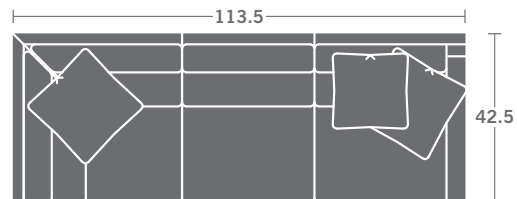

TAYLOR KING

Please print the document at 100% for an accurate scale results.

DIAGRAM USING 1/4" IMAGES BELOW REQUIRED WITH ORDER.

SC3321-10
ARMLESS CHAIR

SC3321-11
LAF CHAIR

SC3321-12
RAF CHAIR

SC3321-15
CORNER CHAIR

SC3321-22
RAF LOVESEAT

SC3321-30
ARMLESS SOFA

SC3321-31
LAF SOFA

SC3321-32
RAF SOFA

SC3321-33
LAF CORNER SOFA

SC3321-34
RAF CORNER SOFA

SC3321-41
LAF CHAISE

SC3321-42
RAF CHAISE