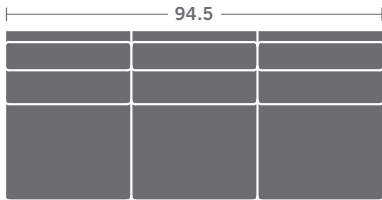

SC3321-30
ARMLESS SOFA