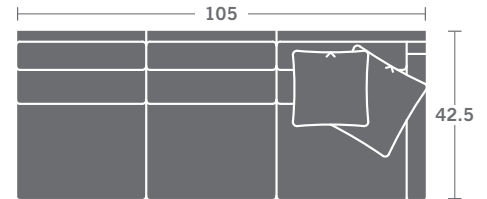

TAYLOR KING

Please print the document at 100% for an accurate scale results.

DIAGRAM USING 1/4" IMAGES BELOW REQUIRED WITH ORDER.

SC3321-10
ARMLESS CHAIR

SC3321-11
LAF CHAIR

SC3321-12
RAF CHAIR

SC3321-15
CORNER CHAIR

SC3321-20
ARMLESS LOVESEAT

SC3321-21
LAF LOVESEAT

SC3321-22
RAF LOVESEAT

SC3321-30
ARMLESS SOFA

SC3321-31
LAF SOFA

SC3321-32
RAF SOFA

SC3321-33
LAF CORNER SOFA

SC3321-34
RAF CORNER SOFA