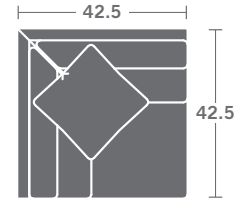

TAYLOR KING

Please print the document at 100% for an accurate scale results.

DIAGRAM USING 1/4" IMAGES BELOW REQUIRED WITH ORDER.

SC3321-10
ARMLESS CHAIR

SC3321-11
LAF CHAIR

SC3321-12
RAF CHAIR

SC3321-15
CORNER CHAIR

SC3321-20
ARMLESS LOVESEAT

SC3321-21
LAF LOVESEAT

SC3321-22
RAF LOVESEAT

SC3321-30
ARMLESS SOFA

SC3321-31
LAF SOFA

SC3321-32
RAF SOFA

SC3321-33
LAF CORNER SOFA

SC3321-34
RAF CORNER SOFA