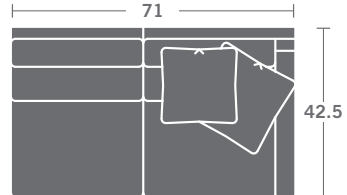

TAYLOR KING

Please print the document at 100% for an accurate scale results.

DIAGRAM USING 1/4" IMAGES BELOW REQUIRED WITH ORDER.

SC3321-10
ARMLESS CHAIR

SC3321-11
LAF CHAIR

SC3321-12
RAF CHAIR

SC3321-15
CORNER CHAIR

SC3321-20
ARMLESS LOVESEAT

SC3321-21
LAF LOVESEAT

SC3321-22
RAF LOVESEAT

SC3321-30
ARMLESS SOFA

SC3321-31
LAF SOFA

SC3321-32
RAF SOFA

SC3321-33
LAF CORNER SOFA

SC3321-34
RAF CORNER SOFA

SC3321-41
LAF CHAISE

SC3321-42
RAF CHAISE

SC3321-10
ARMLESS CHAIR

SC3321-11
LAF CHAIR

SC3321-12
RAF CHAIR

SC3321-15
CORNER CHAIR

SC3321-20
ARMLESS LOVESEAT

SC3321-21
LAF LOVESEAT

SC3321-22
RAF LOVESEAT

SC3321-30
ARMLESS SOFA

SC3321-31
LAF SOFA

SC3321-32
RAF SOFA

SC3321-33
LAF CORNER SOFA

SC3321-34
RAF CORNER SOFA

SC3321-41
LAF CHAISE

SC3321-42
RAF CHAISE