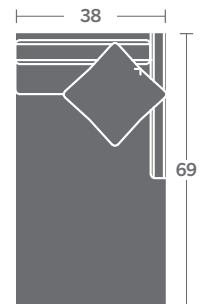

TAYLOR KING

Please print the document at 100% for an accurate scale results.

DIAGRAM USING 1/4" IMAGES BELOW REQUIRED WITH ORDER.

3821-11
LAF CHAIR

3821-12
RAF CHAIR

3821-10
ARMLESS CHAIR

3821-21
LAF LOVESEAT

3821-22
RAF LOVESEAT

3821-20
ARMLESS LOVESEAT

3821-31
LAF SOFA

3821-32
RAF SOFA

3821-30
ARMLESS SOFA

3821-33
LAF CORNER SOFA

3821-34
RAF CORNER SOFA

3821-15
CORNER CHAIR

3821-50
RIGHT OPEN END ARMLESS CORNER SOFA

3821-49
LEFT OPEN END ARMLESS CORNER SOFA

3821-41
LAF CHAISE

3821-42
RAF CHAISE