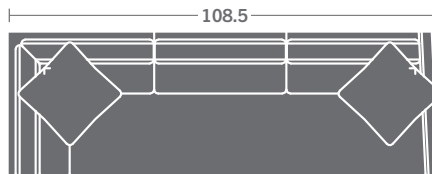

TAYLOR KING

Please print the document at 100% for an accurate scale results.

DIAGRAM USING 1/4" IMAGES BELOW REQUIRED WITH ORDER.

3821-11
LAF CHAIR

3821-12
RAF CHAIR

3821-10
ARMLESS CHAIR

3821-21
LAF LOVESEAT

3821-22
RAF LOVESEAT

3821-20
ARMLESS LOVESEAT

3821-31
LAF SOFA

3821-32
RAF SOFA

3821-30
ARMLESS SOFA

3821-33
LAF CORNER SOFA

3821-34
RAF CORNER SOFA

3821-15
CORNER CHAIR

3821-50
RIGHT OPEN END ARMLESS CORNER SOFA

3821-49
LEFT OPEN END ARMLESS CORNER SOFA

3821-41
LAF CHAISE

3821-42
RAF CHAISE