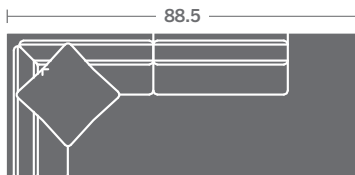

TAYLOR KING

Please print the document at 100% for an accurate scale results.

DIAGRAM USING 1/4" IMAGES BELOW REQUIRED WITH ORDER.

3821-11
LAF CHAIR

3821-12
RAF CHAIR

3821-10
ARMLESS CHAIR

3821-21
LAF LOVESEAT

3821-22
RAF LOVESEAT

3821-20
ARMLESS LOVESEAT

3821-31
LAF SOFA

3821-32
RAF SOFA

3821-30
ARMLESS SOFA

3821-33
LAF CORNER SOFA

3821-34
RAF CORNER SOFA

3821-15
CORNER CHAIR