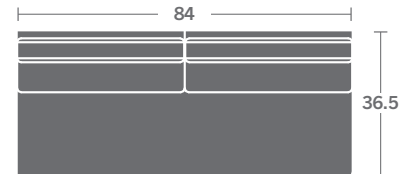

TAYLOR KING

Please print the document at 100% for an accurate scale results.

DIAGRAM USING 1/4" IMAGES BELOW REQUIRED WITH ORDER.

3821-11
LAF CHAIR

3821-12
RAF CHAIR

3821-10
ARMLESS CHAIR

3821-21
LAF LOVESEAT

3821-22
RAF LOVESEAT

3821-20
ARMLESS LOVESEAT

3821-31
LAF SOFA

3821-32
RAF SOFA

3821-30
ARMLESS SOFA

3821-33
LAF CORNER SOFA

3821-34
RAF CORNER SOFA

3821-15
CORNER CHAIR