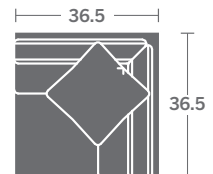

TAYLOR KING

Please print the document at 100% for an accurate scale results.

DIAGRAM USING 1/4" IMAGES BELOW REQUIRED WITH ORDER.

3821-11
LAF CHAIR

3821-12
RAF CHAIR

3821-10
ARMLESS CHAIR

3821-21
LAF LOVESEAT

3821-22
RAF LOVESEAT

3821-20
ARMLESS LOVESEAT

3821-31
LAF SOFA

3821-32
RAF SOFA

3821-30
ARMLESS SOFA

3821-33
LAF CORNER SOFA

3821-34
RAF CORNER SOFA

3821-15
CORNER CHAIR