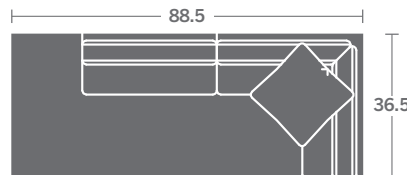

3821-49
LEFT OPEN END ARMLESS CORNER SOFA