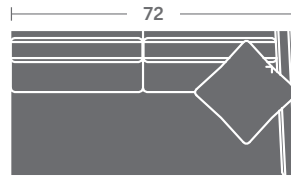

TAYLOR KING

Please print the document at 100% for an accurate scale results.

DIAGRAM USING 1/4" IMAGES BELOW REQUIRED WITH ORDER.

3821-11
LAF CHAIR

3821-12
RAF CHAIR

3821-10
ARMLESS CHAIR

3821-21
LAF LOVESEAT

3821-22
RAF LOVESEAT

3821-20
ARMLESS LOVESEAT

3821-31
LAF SOFA

3821-32
RAF SOFA

3821-30
ARMLESS SOFA

3821-33
LAF CORNER SOFA

3821-34
RAF CORNER SOFA

3821-15
CORNER CHAIR