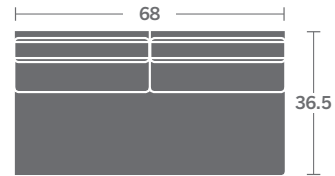

TAYLOR KING

Please print the document at 100% for an accurate scale results.

DIAGRAM USING 1/4" IMAGES BELOW REQUIRED WITH ORDER.

3821-11
LAF CHAIR

3821-12
RAF CHAIR

3821-10
ARMLESS CHAIR

3821-21
LAF LOVESEAT

3821-22
RAF LOVESEAT

3821-20
ARMLESS LOVESEAT

3821-31
LAF SOFA

3821-32
RAF SOFA

3821-30
ARMLESS SOFA

3821-33
LAF CORNER SOFA

3821-34
RAF CORNER SOFA

3821-15
CORNER CHAIR