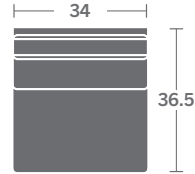

TAYLOR KING

Please print the document at 100% for an accurate scale results.

DIAGRAM USING 1/4" IMAGES BELOW REQUIRED WITH ORDER.

3821-11
LAF CHAIR

3821-12
RAF CHAIR

3821-10
ARMLESS CHAIR

3821-21
LAF LOVESEAT

3821-22
RAF LOVESEAT

3821-20
ARMLESS LOVESEAT

3821-31
LAF SOFA

3821-32
RAF SOFA

3821-30
ARMLESS SOFA

3821-33
LAF CORNER SOFA

3821-34
RAF CORNER SOFA

3821-15
CORNER CHAIR