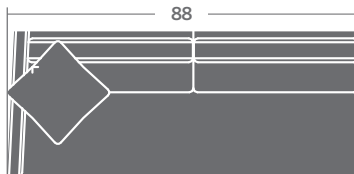

TAYLOR KING

Please print the document at 100% for an accurate scale results.

DIAGRAM USING 1/4" IMAGES BELOW REQUIRED WITH ORDER.

3821-11
LAF CHAIR

3821-12
RAF CHAIR

3821-10
ARMLESS CHAIR

3821-21
LAF LOVESEAT

3821-22
RAF LOVESEAT

3821-20
ARMLESS LOVESEAT

3821-31
LAF SOFA

3821-32
RAF SOFA

3821-30
ARMLESS SOFA

3821-33
LAF CORNER SOFA

3821-34
RAF CORNER SOFA

3821-15
CORNER CHAIR