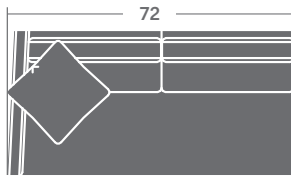

TAYLOR KING

Please print the document at 100% for an accurate scale results.

DIAGRAM USING 1/4" IMAGES BELOW REQUIRED WITH ORDER.

3821-11
LAF CHAIR

3821-12
RAF CHAIR

3821-10
ARMLESS CHAIR

3821-21
LAF LOVESEAT

3821-22
RAF LOVESEAT

3821-20
ARMLESS LOVESEAT

3821-31
LAF SOFA

3821-32
RAF SOFA

3821-30
ARMLESS SOFA

3821-33
LAF CORNER SOFA

3821-34
RAF CORNER SOFA

3821-15
CORNER CHAIR