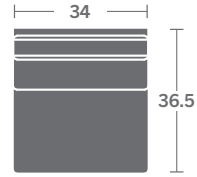

3721-11
LAF CHAIR

3721-12
RAF CHAIR

3721-10
ARMLESS CHAIR

3721-21
LAF LOVESEAT

3721-22
RAF LOVESEAT

3721-20
ARMLESS LOVESEAT

3721-31
LAF SOFA

3721-32
RAF SOFA

3721-30
ARMLESS SOFA

3721-33
LAF CORNER SOFA

3721-34
RAF CORNER SOFA

3721-15
CORNER CHAIR

3721-50
RIGHT OPEN END ARMLESS CORNER SOFA

3721-49
LEFT OPEN END ARMLESS CORNER SOFA

3721-41
LAF CHAISE

3721-42
RAF CHAISE