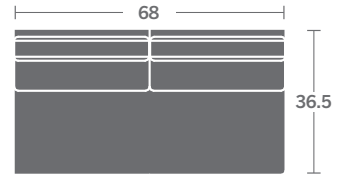

3721-11
LAF CHAIR

3721-12
RAF CHAIR

3721-10
ARMLESS CHAIR

3721-21
LAF LOVESEAT

3721-22
RAF LOVESEAT

3721-20
ARMLESS LOVESEAT

3721-31
LAF SOFA

3721-32
RAF SOFA

3721-30
ARMLESS SOFA

3721-33
LAF CORNER SOFA

3721-34
RAF CORNER SOFA

3721-15
CORNER CHAIR

3721-50
RIGHT OPEN END ARMLESS CORNER SOFA

3721-49
LEFT OPEN END ARMLESS CORNER SOFA

3721-41
LAF CHAISE

3721-42
RAF CHAISE