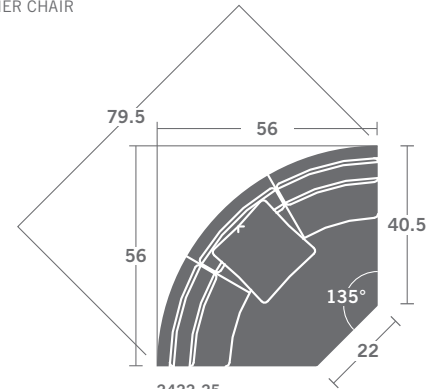

Please print the document at 100% for an accurate scale results.

DIAGRAM USING 1/4" IMAGES BELOW REQUIRED WITH ORDER.

2422-11
LAF CHAIR

2422-12
RAF CHAIR

2422-10
ARMLESS CHAIR

2422-15
CORNER CHAIR

2422-21
LAF LOVESEAT

2422-22
RAF LOVESEAT

2422-20
ARMLESS LOVESEAT

2422-25
QUARTER TURN

2422-31
LAF SOFA

2422-32
RAF SOFA

2422-30
ARMLESS SOFA

2422-33
LAF CORNER SOFA

2422-34
RAF CORNER SOFA