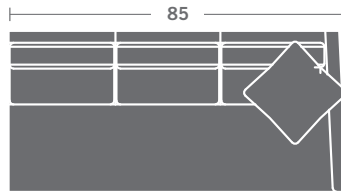

Please print the document at 100% for an accurate scale results.

DIAGRAM USING 1/4" IMAGES BELOW REQUIRED WITH ORDER.

2422-11
LAF CHAIR

2422-12
RAF CHAIR

2422-10
ARMLESS CHAIR

2422-15
CORNER CHAIR

2422-21
LAF LOVESEAT

2422-22
RAF LOVESEAT

2422-20
ARMLESS LOVESEAT

2422-25
QUARTER TURN

2422-31
LAF SOFA

2422-32
RAF SOFA

2422-30
ARMLESS SOFA

2422-33
LAF CORNER SOFA

2422-34
RAF CORNER SOFA

2422-41
LAF CHAISE

2422-42
RAF CHAISE