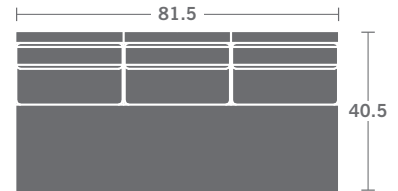

Please print the document at 100% for an accurate scale results.

DIAGRAM USING 1/4" IMAGES BELOW REQUIRED WITH ORDER.

2422-11
LAF CHAIR

2422-12
RAF CHAIR

2422-10
ARMLESS CHAIR

2422-15
CORNER CHAIR

2422-21
LAF LOVESEAT

2422-22
RAF LOVESEAT

2422-20
ARMLESS LOVESEAT

2422-25
QUARTER TURN

2422-31
LAF SOFA

2422-32
RAF SOFA

2422-30
ARMLESS SOFA

2422-33
LAF CORNER SOFA

2422-34
RAF CORNER SOFA