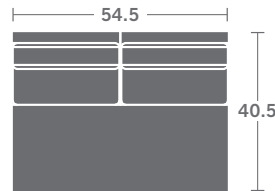

Please print the document at 100% for an accurate scale results.

DIAGRAM USING 1/4" IMAGES BELOW REQUIRED WITH ORDER.

2422-11
LAF CHAIR

2422-12
RAF CHAIR

2422-10
ARMLESS CHAIR

2422-15
CORNER CHAIR

2422-21
LAF LOVESEAT

2422-22
RAF LOVESEAT

2422-20
ARMLESS LOVESEAT

2422-25
QUARTER TURN

2422-31
LAF SOFA

2422-32
RAF SOFA

2422-30
ARMLESS SOFA

2422-33
LAF CORNER SOFA

2422-34
RAF CORNER SOFA