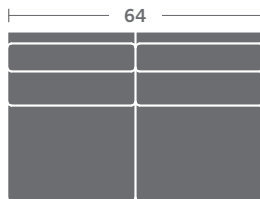

Please print the document at 100% for an accurate scale results.

DIAGRAM USING 1/4" IMAGES BELOW REQUIRED WITH ORDER.

3321-10
ARMLESS CHAIR

3321-11
LAF CHAIR

3321-12
RAF CHAIR

3321-15
CORNER CHAIR

3321-20
ARMLESS LOVESEAT

3321-21
LAF LOVESEAT

3321-22
RAF LOVESEAT

3321-30
ARMLESS SOFA

3321-31
LAF SOFA

3321-32
RAF SOFA

3321-33
LAF CORNER SOFA

3321-34
RAF CORNER SOFA

3321-41
LAF CHAISE