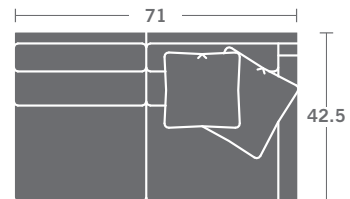

Please print the document at 100% for an accurate scale results.

DIAGRAM USING 1/4" IMAGES BELOW REQUIRED WITH ORDER.

3321-10
ARMLESS CHAIR

3321-11
LAF CHAIR

3321-12
RAF CHAIR

3321-15
CORNER CHAIR

3321-20
ARMLESS LOVESEAT

3321-21
LAF LOVESEAT

3321-22
RAF LOVESEAT

3321-30
ARMLESS SOFA

3321-31
LAF SOFA

3321-32
RAF SOFA

3321-33
LAF CORNER SOFA

3321-34
RAF CORNER SOFA

3321-41
LAF CHAISE