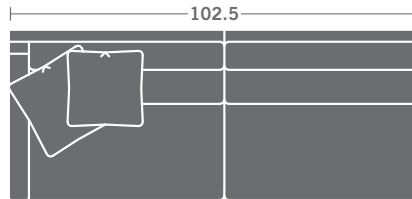

Please print the document at 100% for an accurate scale results.

DIAGRAM USING 1/4" IMAGES BELOW REQUIRED WITH ORDER.

3321-10
ARMLESS CHAIR

3321-11
LAF CHAIR

3321-12
RAF CHAIR

3321-15
CORNER CHAIR

3321-20
ARMLESS LOVESEAT

3321-21
LAF LOVESEAT

3321-22
RAF LOVESEAT

3321-30
ARMLESS SOFA

3321-31
LAF SOFA

3321-32
RAF SOFA

3321-33
LAF CORNER SOFA

3321-34
RAF CORNER SOFA

3321-41
LAF CHAISE