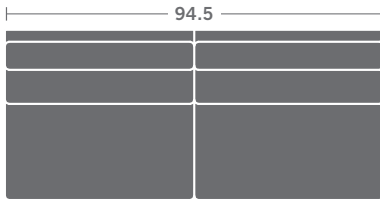

Please print the document at 100% for an accurate scale results.

DIAGRAM USING 1/4" IMAGES BELOW REQUIRED WITH ORDER.

3321-10
ARMLESS CHAIR

3321-11
LAF CHAIR

3321-12
RAF CHAIR

3321-15
CORNER CHAIR

3321-20
ARMLESS LOVESEAT

3321-21
LAF LOVESEAT

3321-22
RAF LOVESEAT

3321-30
ARMLESS SOFA

3321-31
LAF SOFA

3321-32
RAF SOFA

3321-33
LAF CORNER SOFA

3321-34
RAF CORNER SOFA

3321-41
LAF CHAISE