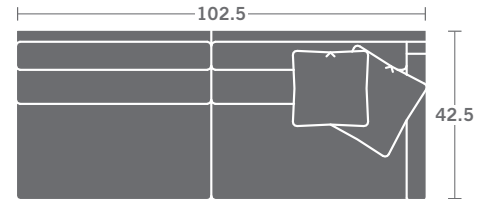

Please print the document at 100% for an accurate scale results.

DIAGRAM USING 1/4" IMAGES BELOW REQUIRED WITH ORDER.

3321-10
ARMLESS CHAIR

3321-11
LAF CHAIR

3321-12
RAF CHAIR

3321-15
CORNER CHAIR

3321-20
ARMLESS LOVESEAT

3321-21
LAF LOVESEAT

3321-22
RAF LOVESEAT

3321-30
ARMLESS SOFA

3321-31
LAF SOFA

3321-32
RAF SOFA

3321-33
LAF CORNER SOFA

3321-34
RAF CORNER SOFA

3321-41
LAF CHAISE