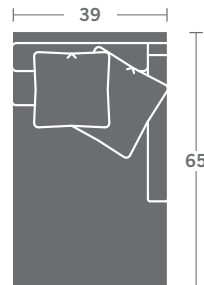

Please print the document at 100% for an accurate scale results.

DIAGRAM USING 1/4" IMAGES BELOW REQUIRED WITH ORDER.

3321-10
ARMLESS CHAIR

3321-11
LAF CHAIR

3321-12
RAF CHAIR

3321-15
CORNER CHAIR

3321-20
ARMLESS LOVESEAT

3321-21
LAF LOVESEAT

3321-22
RAF LOVESEAT

3321-30
ARMLESS SOFA

3321-31
LAF SOFA

3321-32
RAF SOFA

3321-33
LAF CORNER SOFA

3321-34
RAF CORNER SOFA

3321-41
LAF CHAISE

3321-42
RAF CHAISE