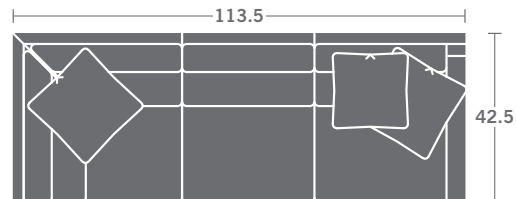

TAYLOR KING

Please print the document at 100% for an accurate scale results.

DIAGRAM USING 1/4" IMAGES BELOW REQUIRED WITH ORDER.

3321-10
ARMLESS CHAIR

3321-11
LAF CHAIR

3321-12
RAF CHAIR

3321-15
CORNER CHAIR

3321-20
ARMLESS LOVESEAT

3321-21
LAF LOVESEAT

3321-22
RAF LOVESEAT

3321-30
ARMLESS SOFA

3321-31
LAF SOFA

3321-32
RAF SOFA

3321-33
LAF CORNER SOFA

3321-34
RAF CORNER SOFA