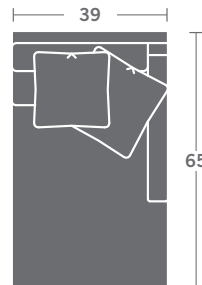

TAYLOR KING

Please print the document at 100% for an accurate scale results.

DIAGRAM USING 1/4" IMAGES BELOW REQUIRED WITH ORDER.

3321-10
ARMLESS CHAIR

3321-11
LAF CHAIR

3321-12
RAF CHAIR

3321-15
CORNER CHAIR

3321-20
ARMLESS LOVESEAT

3321-21
LAF LOVESEAT

3321-22
RAF LOVESEAT

3321-30
ARMLESS SOFA

3321-31
LAF SOFA

3321-32
RAF SOFA

3321-33
LAF CORNER SOFA

3321-34
RAF CORNER SOFA

3321-41
LAF CHAISE

3321-42
RAF CHAISE