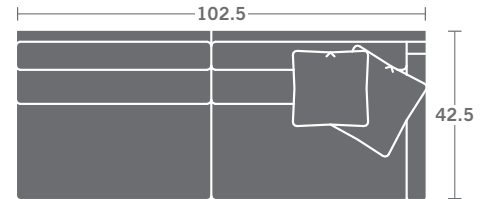

TAYLOR KING

Please print the document at 100% for an accurate scale results.

DIAGRAM USING 1/4" IMAGES BELOW REQUIRED WITH ORDER.

3321-10
ARMLESS CHAIR

3321-11
LAF CHAIR

3321-12
RAF CHAIR

3321-15
CORNER CHAIR

3321-20
ARMLESS LOVESEAT

3321-21
LAF LOVESEAT

3321-22
RAF LOVESEAT

3321-30
ARMLESS SOFA

3321-31
LAF SOFA

3321-32
RAF SOFA

3321-33
LAF CORNER SOFA

3321-34
RAF CORNER SOFA