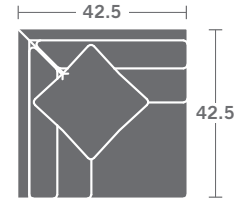

TAYLOR KING

Please print the document at 100% for an accurate scale results.

DIAGRAM USING 1/4" IMAGES BELOW REQUIRED WITH ORDER.

3321-10
ARMLESS CHAIR

3321-11
LAF CHAIR

3321-12
RAF CHAIR

3321-15
CORNER CHAIR

3321-20
ARMLESS LOVESEAT

3321-21
LAF LOVESEAT

3321-22
RAF LOVESEAT

3321-30
ARMLESS SOFA

3321-31
LAF SOFA

3321-32
RAF SOFA

3321-33
LAF CORNER SOFA

3321-34
RAF CORNER SOFA