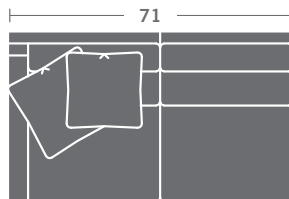

TAYLOR KING

Please print the document at 100% for an accurate scale results.

DIAGRAM USING 1/4" IMAGES BELOW REQUIRED WITH ORDER.

3321-10
ARMLESS CHAIR

3321-11
LAF CHAIR

3321-12
RAF CHAIR

3321-15
CORNER CHAIR

3321-20
ARMLESS LOVESEAT

3321-21
LAF LOVESEAT

3321-22
RAF LOVESEAT

3321-30
ARMLESS SOFA

3321-31
LAF SOFA

3321-32
RAF SOFA

3321-33
LAF CORNER SOFA

3321-34
RAF CORNER SOFA