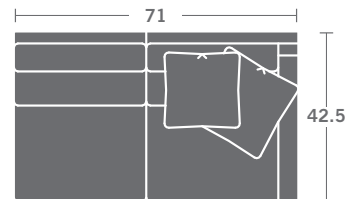

TAYLOR KING

Please print the document at 100% for an accurate scale results.

DIAGRAM USING 1/4" IMAGES BELOW REQUIRED WITH ORDER.

3321-10
ARMLESS CHAIR

3321-11
LAF CHAIR

3321-12
RAF CHAIR

3321-15
CORNER CHAIR

3321-20
ARMLESS LOVESEAT

3321-21
LAF LOVESEAT

3321-22
RAF LOVESEAT

3321-30
ARMLESS SOFA

3321-31
LAF SOFA

3321-32
RAF SOFA

3321-33
LAF CORNER SOFA

3321-34
RAF CORNER SOFA