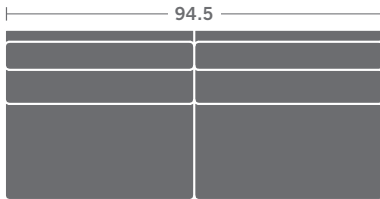

TAYLOR KING

Please print the document at 100% for an accurate scale results.

DIAGRAM USING 1/4" IMAGES BELOW REQUIRED WITH ORDER.

3321-10
ARMLESS CHAIR

3321-11
LAF CHAIR

3321-12
RAF CHAIR

3321-15
CORNER CHAIR

3321-20
ARMLESS LOVESEAT

3321-21
LAF LOVESEAT

3321-22
RAF LOVESEAT

3321-30
ARMLESS SOFA

3321-31
LAF SOFA

3321-32
RAF SOFA

3321-33
LAF CORNER SOFA

3321-34
RAF CORNER SOFA