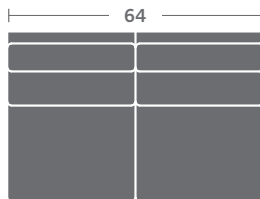

TAYLOR KING

Please print the document at 100% for an accurate scale results.

DIAGRAM USING 1/4" IMAGES BELOW REQUIRED WITH ORDER.

3321-10
ARMLESS CHAIR

3321-11
LAF CHAIR

3321-12
RAF CHAIR

3321-15
CORNER CHAIR

3321-20
ARMLESS LOVESEAT

3321-21
LAF LOVESEAT

3321-22
RAF LOVESEAT

3321-30
ARMLESS SOFA

3321-31
LAF SOFA

3321-32
RAF SOFA

3321-33
LAF CORNER SOFA

3321-34
RAF CORNER SOFA