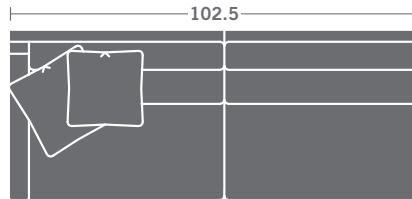

TAYLOR KING

Please print the document at 100% for an accurate scale results.

DIAGRAM USING 1/4" IMAGES BELOW REQUIRED WITH ORDER.

3321-10
ARMLESS CHAIR

3321-11
LAF CHAIR

3321-12
RAF CHAIR

3321-15
CORNER CHAIR

3321-20
ARMLESS LOVESEAT

3321-21
LAF LOVESEAT

3321-22
RAF LOVESEAT

3321-30
ARMLESS SOFA

3321-31
LAF SOFA

3321-32
RAF SOFA

3321-33
LAF CORNER SOFA

3321-34
RAF CORNER SOFA

3321-41
LAF CHAISE

3321-42
RAF CHAISE