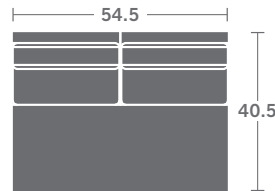

Please print the document at 100% for an accurate scale results.

DIAGRAM USING 1/4" IMAGES BELOW REQUIRED WITH ORDER.

3917-11
LAF CHAIR

3917-12
RAF CHAIR

3917-10
ARMLESS CHAIR

3917-15
CORNER CHAIR

3917-21
LAF LOVESEAT

3917-22
RAF LOVESEAT

3917-20
ARMLESS LOVESEAT

3917-25
QUARTER TURN

3917-31
LAF SOFA

3917-32
RAF SOFA

3917-30
ARMLESS SOFA

3917-33
LAF CORNER SOFA

3917-34
RAF CORNER SOFA