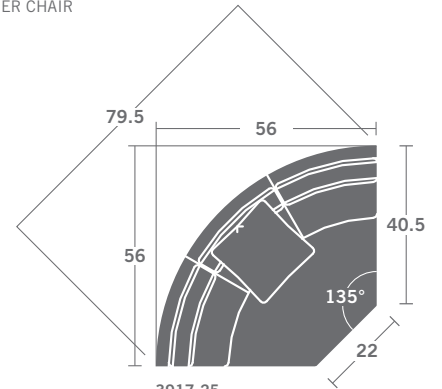

Please print the document at 100% for an accurate scale results.

DIAGRAM USING 1/4" IMAGES BELOW REQUIRED WITH ORDER.

3917-11
LAF CHAIR

3917-12
RAF CHAIR

3917-10
ARMLESS CHAIR

3917-15
CORNER CHAIR

3917-21
LAF LOVESEAT

3917-22
RAF LOVESEAT

3917-20
ARMLESS LOVESEAT

3917-25
QUARTER TURN

3917-31
LAF SOFA

3917-32
RAF SOFA

3917-30
ARMLESS SOFA

3917-33
LAF CORNER SOFA

3917-34
RAF CORNER SOFA