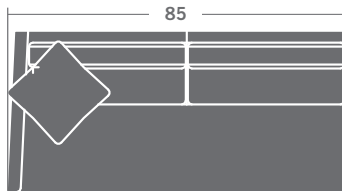

Please print the document at 100% for an accurate scale results.

DIAGRAM USING 1/4" IMAGES BELOW REQUIRED WITH ORDER.

3917-11
LAF CHAIR

3917-12
RAF CHAIR

3917-10
ARMLESS CHAIR

3917-15
CORNER CHAIR

3917-21
LAF LOVESEAT

3917-22
RAF LOVESEAT

3917-20
ARMLESS LOVESEAT

3917-25
QUARTER TURN

3917-31
LAF SOFA

3917-32
RAF SOFA

3917-30
ARMLESS SOFA

3917-33
LAF CORNER SOFA

3917-34
RAF CORNER SOFA