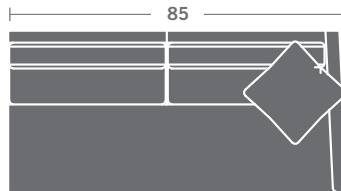

Please print the document at 100% for an accurate scale results.

DIAGRAM USING 1/4" IMAGES BELOW REQUIRED WITH ORDER.

3917-11
LAF CHAIR

3917-12
RAF CHAIR

3917-10
ARMLESS CHAIR

3917-15
CORNER CHAIR

3917-21
LAF LOVESEAT

3917-22
RAF LOVESEAT

3917-20
ARMLESS LOVESEAT

3917-25
QUARTER TURN

3917-31
LAF SOFA

3917-32
RAF SOFA

3917-30
ARMLESS SOFA

3917-33
LAF CORNER SOFA

3917-34
RAF CORNER SOFA