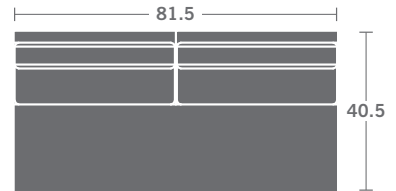

Please print the document at 100% for an accurate scale results.

DIAGRAM USING 1/4" IMAGES BELOW REQUIRED WITH ORDER.

3917-11
LAF CHAIR

3917-12
RAF CHAIR

3917-10
ARMLESS CHAIR

3917-15
CORNER CHAIR

3917-21
LAF LOVESEAT

3917-22
RAF LOVESEAT

3917-20
ARMLESS LOVESEAT

3917-25
QUARTER TURN

3917-31
LAF SOFA

3917-32
RAF SOFA

3917-30
ARMLESS SOFA

3917-33
LAF CORNER SOFA

3917-34
RAF CORNER SOFA