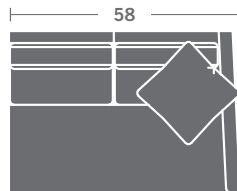

TAYLOR KING

Please print the document at 100% for an accurate scale results.

DIAGRAM USING 1/4" IMAGES BELOW REQUIRED WITH ORDER.

3917-11
LAF CHAIR

3917-12
RAF CHAIR

3917-10
ARMLESS CHAIR

3917-15
CORNER CHAIR

3917-21
LAF LOVESEAT

3917-22
RAF LOVESEAT

3917-20
ARMLESS LOVESEAT

3917-25
QUARTER TURN

3917-31
LAF SOFA

3917-32
RAF SOFA

3917-30
ARMLESS SOFA

3917-33
LAF CORNER SOFA