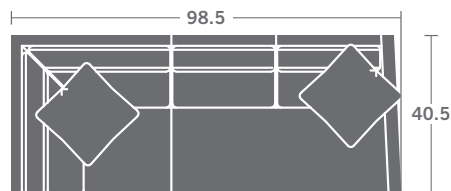

TAYLOR KING

Please print the document at 100% for an accurate scale results.

DIAGRAM USING 1/4" IMAGES BELOW REQUIRED WITH ORDER.

3917-11
LAF CHAIR

3917-12
RAF CHAIR

3917-10
ARMLESS CHAIR

3917-15
CORNER CHAIR

3917-21
LAF LOVESEAT

3917-22
RAF LOVESEAT

3917-20
ARMLESS LOVESEAT

3917-25
QUARTER TURN

3917-31
LAF SOFA

3917-32
RAF SOFA

3917-30
ARMLESS SOFA

3917-33
LAF CORNER SOFA