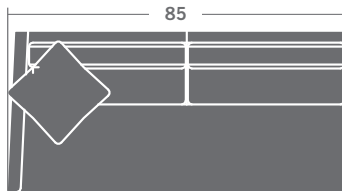

TAYLOR KING

Please print the document at 100% for an accurate scale results.

DIAGRAM USING 1/4" IMAGES BELOW REQUIRED WITH ORDER.

3917-11
LAF CHAIR

3917-12
RAF CHAIR

3917-10
ARMLESS CHAIR

3917-15
CORNER CHAIR

3917-21
LAF LOVESEAT

3917-22
RAF LOVESEAT

3917-20
ARMLESS LOVESEAT

3917-25
QUARTER TURN

3917-31
LAF SOFA

3917-32
RAF SOFA

3917-30
ARMLESS SOFA

3917-33
LAF CORNER SOFA