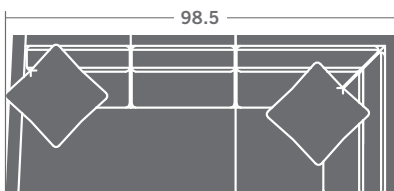

TAYLOR KING

Please print the document at 100% for an accurate scale results.

DIAGRAM USING 1/4" IMAGES BELOW REQUIRED WITH ORDER.

3917-11
LAF CHAIR

3917-12
RAF CHAIR

3917-10
ARMLESS CHAIR

3917-15
CORNER CHAIR

3917-21
LAF LOVESEAT

3917-22
RAF LOVESEAT

3917-20
ARMLESS LOVESEAT

3917-25
QUARTER TURN

3917-31
LAF SOFA

3917-32
RAF SOFA

3917-30
ARMLESS SOFA

3917-33
LAF CORNER SOFA