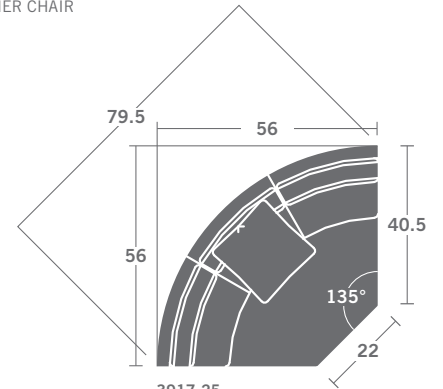

TAYLOR KING

Please print the document at 100% for an accurate scale results.

DIAGRAM USING 1/4" IMAGES BELOW REQUIRED WITH ORDER.

3917-11
LAF CHAIR

3917-12
RAF CHAIR

3917-10
ARMLESS CHAIR

3917-15
CORNER CHAIR

3917-21
LAF LOVESEAT

3917-22
RAF LOVESEAT

3917-20
ARMLESS LOVESEAT

3917-25
QUARTER TURN

3917-31
LAF SOFA

3917-32
RAF SOFA

3917-30
ARMLESS SOFA

3917-33
LAF CORNER SOFA