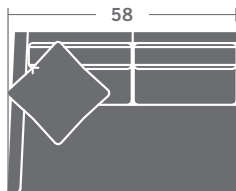

TAYLOR KING

Please print the document at 100% for an accurate scale results.

DIAGRAM USING 1/4" IMAGES BELOW REQUIRED WITH ORDER.

3917-11
LAF CHAIR

3917-12
RAF CHAIR

3917-10
ARMLESS CHAIR

3917-15
CORNER CHAIR

3917-21
LAF LOVESEAT

3917-22
RAF LOVESEAT

3917-20
ARMLESS LOVESEAT

3917-25
QUARTER TURN

3917-31
LAF SOFA

3917-32
RAF SOFA

3917-30
ARMLESS SOFA

3917-33
LAF CORNER SOFA