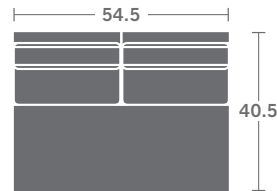

TAYLOR KING

Please print the document at 100% for an accurate scale results.

DIAGRAM USING 1/4" IMAGES BELOW REQUIRED WITH ORDER.

3917-11
LAF CHAIR

3917-12
RAF CHAIR

3917-10
ARMLESS CHAIR

3917-15
CORNER CHAIR

3917-21
LAF LOVESEAT

3917-22
RAF LOVESEAT

3917-20
ARMLESS LOVESEAT

3917-25
QUARTER TURN

3917-31
LAF SOFA

3917-32
RAF SOFA

3917-30
ARMLESS SOFA

3917-33
LAF CORNER SOFA