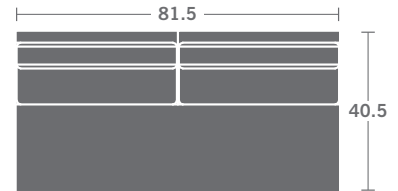

TAYLOR KING

Please print the document at 100% for an accurate scale results.

DIAGRAM USING 1/4" IMAGES BELOW REQUIRED WITH ORDER.

3917-11
LAF CHAIR

3917-12
RAF CHAIR

3917-10
ARMLESS CHAIR

3917-15
CORNER CHAIR

3917-21
LAF LOVESEAT

3917-22
RAF LOVESEAT

3917-20
ARMLESS LOVESEAT

3917-25
QUARTER TURN

3917-31
LAF SOFA

3917-32
RAF SOFA

3917-30
ARMLESS SOFA

3917-33
LAF CORNER SOFA