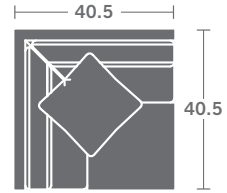

TAYLOR KING

Please print the document at 100% for an accurate scale results.

DIAGRAM USING 1/4" IMAGES BELOW REQUIRED WITH ORDER.

3917-11
LAF CHAIR

3917-12
RAF CHAIR

3917-10
ARMLESS CHAIR

3917-15
CORNER CHAIR

3917-21
LAF LOVESEAT

3917-22
RAF LOVESEAT

3917-20
ARMLESS LOVESEAT

3917-25
QUARTER TURN

3917-31
LAF SOFA

3917-32
RAF SOFA

3917-30
ARMLESS SOFA

3917-33
LAF CORNER SOFA