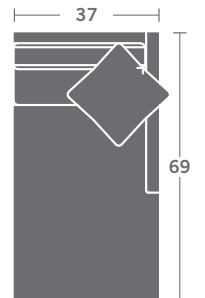

TAYLOR KING

Please print the document at 100% for an accurate scale results.

DIAGRAM USING 1/4" IMAGES BELOW REQUIRED WITH ORDER.

3917-11
LAF CHAIR

3917-12
RAF CHAIR

3917-10
ARMLESS CHAIR

3917-15
CORNER CHAIR

3917-21
LAF LOVESEAT

3917-22
RAF LOVESEAT

3917-20
ARMLESS LOVESEAT

3917-25
QUARTER TURN

3917-31
LAF SOFA

3917-32
RAF SOFA

3917-30
ARMLESS SOFA

3917-33
LAF CORNER SOFA

3917-34
RAF CORNER SOFA

3917-41
LAF CHAISE

3917-42
RAF CHAISE