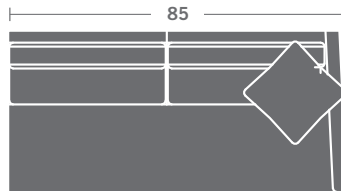

TAYLOR KING

Please print the document at 100% for an accurate scale results.

DIAGRAM USING 1/4" IMAGES BELOW REQUIRED WITH ORDER.

3917-11
LAF CHAIR

3917-12
RAF CHAIR

3917-10
ARMLESS CHAIR

3917-15
CORNER CHAIR

3917-21
LAF LOVESEAT

3917-22
RAF LOVESEAT

3917-20
ARMLESS LOVESEAT

3917-25
QUARTER TURN

3917-31
LAF SOFA

3917-32
RAF SOFA

3917-30
ARMLESS SOFA

3917-33
LAF CORNER SOFA