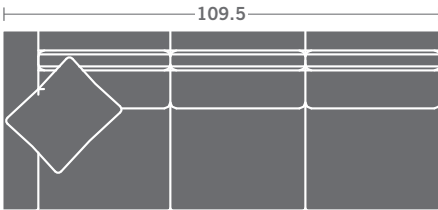

Please print the document at 100% for an accurate scale results.

DIAGRAM USING 1/4" IMAGES BELOW REQUIRED WITH ORDER.

3819-15
CORNER CHAIR

3819-10
ARMLESS CHAIR

3819-20
ARMLESS LOVESEAT

3819-30
ARMLESS SOFA

3819-11
LEFT ARM CHAIR

3819-12
RIGHT ARM CHAIR

3819-21
LEFT ARM LOVESEAT

3819-22
RIGHT ARM LOVESEAT

3819-31
LEFT ARM SOFA

3819-32
RIGHT ARM SOFA

3819-41
LEFT ARM CHAISE

3819-42
RIGHT ARM CHAISE