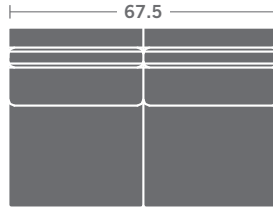

Please print the document at 100% for an accurate scale results.

DIAGRAM USING 1/4" IMAGES BELOW REQUIRED WITH ORDER.

3819-15
CORNER CHAIR

3819-10
ARMLESS CHAIR

3819-20
ARMLESS LOVESEAT

3819-30
ARMLESS SOFA

3819-11
LEFT ARM CHAIR

3819-12
RIGHT ARM CHAIR

3819-21
LEFT ARM LOVESEAT

3819-22
RIGHT ARM LOVESEAT

3819-31
LEFT ARM SOFA

3819-32
RIGHT ARM SOFA

3819-41
LEFT ARM CHAISE

3819-42
RIGHT ARM CHAISE