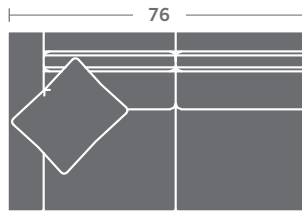

Please print the document at 100% for an accurate scale results.

DIAGRAM USING 1/4" IMAGES BELOW REQUIRED WITH ORDER.

3819-15
CORNER CHAIR

3819-10
ARMLESS CHAIR

3819-20
ARMLESS LOVESEAT

3819-30
ARMLESS SOFA

3819-11
LEFT ARM CHAIR

3819-12
RIGHT ARM CHAIR

3819-21
LEFT ARM LOVESEAT

3819-22
RIGHT ARM LOVESEAT

3819-31
LEFT ARM SOFA

3819-32
RIGHT ARM SOFA

3819-41
LEFT ARM CHAISE

3819-42
RIGHT ARM CHAISE

3819-33
LEFT ARM CORNER SOFA

3819-34
RIGHT ARM CORNER SOFA