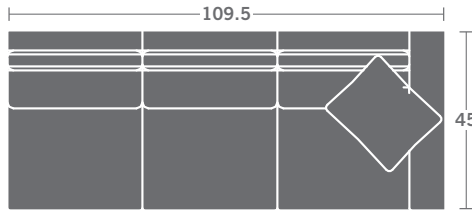

Please print the document at 100% for an accurate scale results.

DIAGRAM USING 1/4" IMAGES BELOW REQUIRED WITH ORDER.

3819-15
CORNER CHAIR

3819-10
ARMLESS CHAIR

3819-20
ARMLESS LOVESEAT

3819-30
ARMLESS SOFA

3819-11
LEFT ARM CHAIR

3819-12
RIGHT ARM CHAIR

3819-21
LEFT ARM LOVESEAT

3819-22
RIGHT ARM LOVESEAT

3819-31
LEFT ARM SOFA

3819-32
RIGHT ARM SOFA

3819-41
LEFT ARM CHAISE

3819-42
RIGHT ARM CHAISE