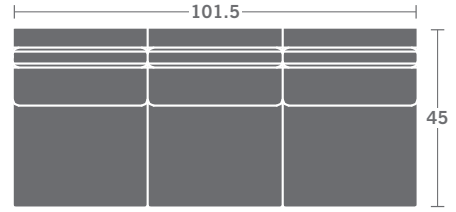

Please print the document at 100% for an accurate scale results.

DIAGRAM USING 1/4" IMAGES BELOW REQUIRED WITH ORDER.

3819-15
CORNER CHAIR

3819-10
ARMLESS CHAIR

3819-20
ARMLESS LOVESEAT

3819-30
ARMLESS SOFA

3819-11
LEFT ARM CHAIR

3819-12
RIGHT ARM CHAIR

3819-21
LEFT ARM LOVESEAT

3819-22
RIGHT ARM LOVESEAT

3819-31
LEFT ARM SOFA

3819-32
RIGHT ARM SOFA

3819-41
LEFT ARM CHAISE

3819-42
RIGHT ARM CHAISE