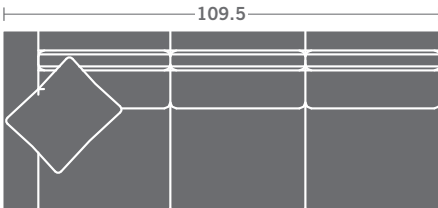

TAYLOR KING

Please print the document at 100% for an accurate scale results.

DIAGRAM USING 1/4" IMAGES BELOW REQUIRED WITH ORDER.

3819-15
CORNER CHAIR

3819-10
ARMLESS CHAIR

3819-20
ARMLESS LOVESEAT

3819-30
ARMLESS SOFA

3819-11
LEFT ARM CHAIR

3819-12
RIGHT ARM CHAIR

3819-21
LEFT ARM LOVESEAT

3819-22
RIGHT ARM LOVESEAT

3819-31
LEFT ARM SOFA

3819-32
RIGHT ARM SOFA

3819-41
LEFT ARM CHAISE

3819-42
RIGHT ARM CHAISE