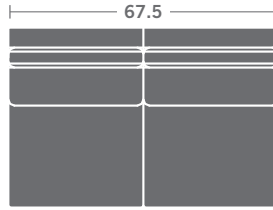

TAYLOR KING

Please print the document at 100% for an accurate scale results.

DIAGRAM USING 1/4" IMAGES BELOW REQUIRED WITH ORDER.

3819-15
CORNER CHAIR

3819-10
ARMLESS CHAIR

3819-20
ARMLESS LOVESEAT

3819-30
ARMLESS SOFA

3819-11
LEFT ARM CHAIR

3819-12
RIGHT ARM CHAIR

3819-21
LEFT ARM LOVESEAT

3819-22
RIGHT ARM LOVESEAT

3819-31
LEFT ARM SOFA

3819-32
RIGHT ARM SOFA

3819-41
LEFT ARM CHAISE

3819-42
RIGHT ARM CHAISE