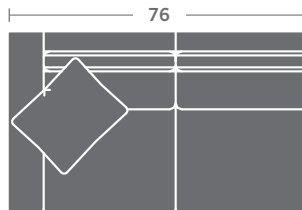

TAYLOR KING

Please print the document at 100% for an accurate scale results.

DIAGRAM USING 1/4" IMAGES BELOW REQUIRED WITH ORDER.

3819-15
CORNER CHAIR

3819-10
ARMLESS CHAIR

3819-20
ARMLESS LOVESEAT

3819-30
ARMLESS SOFA

3819-11
LEFT ARM CHAIR

3819-12
RIGHT ARM CHAIR

3819-21
LEFT ARM LOVESEAT

3819-22
RIGHT ARM LOVESEAT

3819-31
LEFT ARM SOFA

3819-32
RIGHT ARM SOFA

3819-41
LEFT ARM CHAISE

3819-42
RIGHT ARM CHAISE