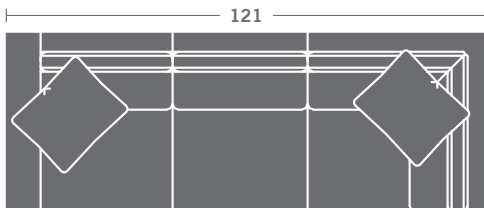

TAYLOR KING

Please print the document at 100% for an accurate scale results.

DIAGRAM USING 1/4" IMAGES BELOW REQUIRED WITH ORDER.

3819-15
CORNER CHAIR

3819-10
ARMLESS CHAIR

3819-20
ARMLESS LOVESEAT

3819-30
ARMLESS SOFA

3819-11
LEFT ARM CHAIR

3819-12
RIGHT ARM CHAIR

3819-21
LEFT ARM LOVESEAT

3819-22
RIGHT ARM LOVESEAT

3819-31
LEFT ARM SOFA

3819-32
RIGHT ARM SOFA

3819-41
LEFT ARM CHAISE

3819-42
RIGHT ARM CHAISE