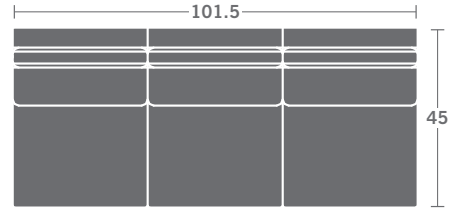

TAYLOR KING

Please print the document at 100% for an accurate scale results.

DIAGRAM USING 1/4" IMAGES BELOW REQUIRED WITH ORDER.

3819-15
CORNER CHAIR

3819-10
ARMLESS CHAIR

3819-20
ARMLESS LOVESEAT

3819-30
ARMLESS SOFA

3819-11
LEFT ARM CHAIR

3819-12
RIGHT ARM CHAIR

3819-21
LEFT ARM LOVESEAT

3819-22
RIGHT ARM LOVESEAT

3819-31
LEFT ARM SOFA

3819-32
RIGHT ARM SOFA

3819-41
LEFT ARM CHAISE

3819-42
RIGHT ARM CHAISE