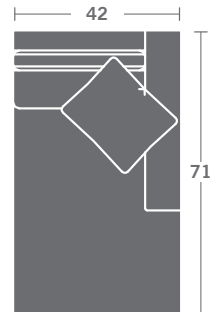

TAYLOR KING

Please print the document at 100% for an accurate scale results.

DIAGRAM USING 1/4" IMAGES BELOW REQUIRED WITH ORDER.

3819-15
CORNER CHAIR

3819-10
ARMLESS CHAIR

3819-20
ARMLESS LOVESEAT

3819-30
ARMLESS SOFA

3819-11
LEFT ARM CHAIR

3819-12
RIGHT ARM CHAIR

3819-21
LEFT ARM LOVESEAT

3819-22
RIGHT ARM LOVESEAT

3819-31
LEFT ARM SOFA

3819-32
RIGHT ARM SOFA

3819-41
LEFT ARM CHAISE

3819-42
RIGHT ARM CHAISE

3819-33
LEFT ARM CORNER SOFA

3819-34
RIGHT ARM CORNER SOFA