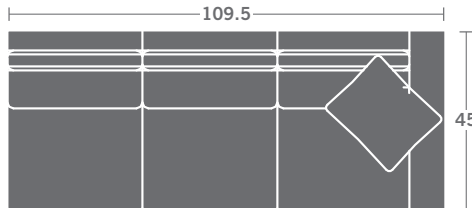

TAYLOR KING

Please print the document at 100% for an accurate scale results.

DIAGRAM USING 1/4" IMAGES BELOW REQUIRED WITH ORDER.

3819-15
CORNER CHAIR

3819-10
ARMLESS CHAIR

3819-20
ARMLESS LOVESEAT

3819-30
ARMLESS SOFA

3819-11
LEFT ARM CHAIR

3819-12
RIGHT ARM CHAIR

3819-21
LEFT ARM LOVESEAT

3819-22
RIGHT ARM LOVESEAT

3819-31
LEFT ARM SOFA

3819-32
RIGHT ARM SOFA

3819-41
LEFT ARM CHAISE

3819-42
RIGHT ARM CHAISE

3819-33
LEFT ARM CORNER SOFA

3819-34
RIGHT ARM CORNER SOFA