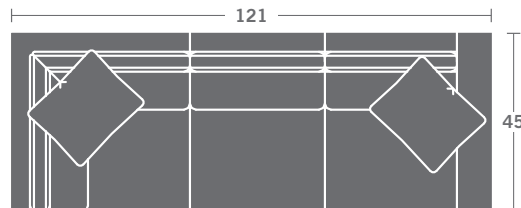

TAYLOR KING

Please print the document at 100% for an accurate scale results.

DIAGRAM USING 1/4" IMAGES BELOW REQUIRED WITH ORDER.

3819-15
CORNER CHAIR

3819-10
ARMLESS CHAIR

3819-20
ARMLESS LOVESEAT

3819-30
ARMLESS SOFA

3819-11
LEFT ARM CHAIR

3819-12
RIGHT ARM CHAIR

3819-21
LEFT ARM LOVESEAT

3819-22
RIGHT ARM LOVESEAT

3819-31
LEFT ARM SOFA

3819-32
RIGHT ARM SOFA

3819-41
LEFT ARM CHAISE

3819-42
RIGHT ARM CHAISE

3819-33
LEFT ARM CORNER SOFA

3819-34
RIGHT ARM CORNER SOFA