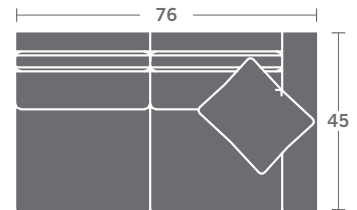

TAYLOR KING

Please print the document at 100% for an accurate scale results.

DIAGRAM USING 1/4" IMAGES BELOW REQUIRED WITH ORDER.

3819-15
CORNER CHAIR

3819-10
ARMLESS CHAIR

3819-20
ARMLESS LOVESEAT

3819-30
ARMLESS SOFA

3819-11
LEFT ARM CHAIR

3819-12
RIGHT ARM CHAIR

3819-21
LEFT ARM LOVESEAT

3819-22
RIGHT ARM LOVESEAT

3819-31
LEFT ARM SOFA

3819-32
RIGHT ARM SOFA

3819-41
LEFT ARM CHAISE

3819-42
RIGHT ARM CHAISE