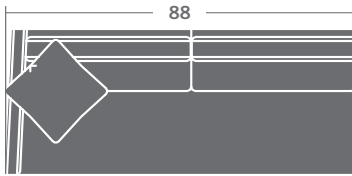

# TAYLOR KING

Please print the document at 100% for an accurate scale results.

DIAGRAM USING 1/4" IMAGES BELOW REQUIRED WITH ORDER.

3721-11  
LAF CHAIR

3721-12  
RAF CHAIR

3721-10  
ARMLESS CHAIR

3721-21  
LAF LOVESEAT

3721-22  
RAF LOVESEAT

3721-20  
ARMLESS LOVESEAT

3721-31  
LAF SOFA

3721-32  
RAF SOFA

3721-30  
ARMLESS SOFA

3721-33  
LAF CORNER SOFA

3721-34  
RAF CORNER SOFA

3721-15  
CORNER CHAIR