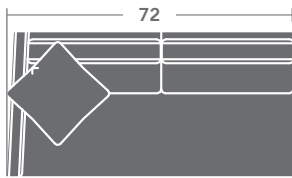

# TAYLOR KING

Please print the document at 100% for an accurate scale results.

DIAGRAM USING 1/4" IMAGES BELOW REQUIRED WITH ORDER.

3721-11  
LAF CHAIR

3721-12  
RAF CHAIR

3721-10  
ARMLESS CHAIR

3721-21  
LAF LOVESEAT

3721-22  
RAF LOVESEAT

3721-20  
ARMLESS LOVESEAT

3721-31  
LAF SOFA

3721-32  
RAF SOFA

3721-30  
ARMLESS SOFA

3721-33  
LAF CORNER SOFA

3721-34  
RAF CORNER SOFA

3721-15  
CORNER CHAIR