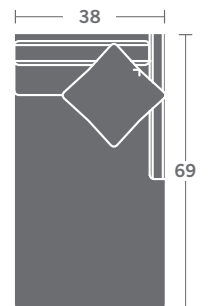

# TAYLOR KING

Please print the document at 100% for an accurate scale results.

DIAGRAM USING 1/4" IMAGES BELOW REQUIRED WITH ORDER.

3721-11  
LAF CHAIR

3721-12  
RAF CHAIR

3721-10  
ARMLESS CHAIR

3721-21  
LAF LOVESEAT

3721-22  
RAF LOVESEAT

3721-20  
ARMLESS LOVESEAT

3721-31  
LAF SOFA

3721-32  
RAF SOFA

3721-30  
ARMLESS SOFA

3721-33  
LAF CORNER SOFA

3721-34  
RAF CORNER SOFA

3721-15  
CORNER CHAIR

3721-50  
RIGHT OPEN END CORNER SOFA

3721-49  
LEFT OPEN END CORNER SOFA

3721-41  
LAF CHAISE

3721-42  
RAF CHAISE