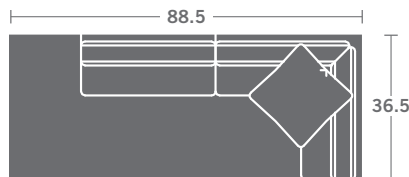

3721-49
LEFT OPEN END CORNER SOFA