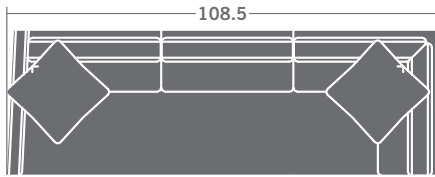

# TAYLOR KING

Please print the document at 100% for an accurate scale results.

DIAGRAM USING 1/4" IMAGES BELOW REQUIRED WITH ORDER.

3721-11  
LAF CHAIR

3721-12  
RAF CHAIR

3721-10  
ARMLESS CHAIR

3721-21  
LAF LOVESEAT

3721-22  
RAF LOVESEAT

3721-20  
ARMLESS LOVESEAT

3721-31  
LAF SOFA

3721-32  
RAF SOFA

3721-30  
ARMLESS SOFA

3721-33  
LAF CORNER SOFA

3721-34  
RAF CORNER SOFA

3721-15  
CORNER CHAIR