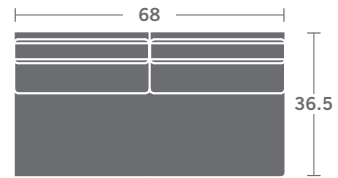

# TAYLOR KING

Please print the document at 100% for an accurate scale results.

DIAGRAM USING 1/4" IMAGES BELOW REQUIRED WITH ORDER.

3721-11  
LAF CHAIR

3721-12  
RAF CHAIR

3721-10  
ARMLESS CHAIR

3721-21  
LAF LOVESEAT

3721-22  
RAF LOVESEAT

3721-20  
ARMLESS LOVESEAT

3721-31  
LAF SOFA

3721-32  
RAF SOFA

3721-30  
ARMLESS SOFA

3721-33  
LAF CORNER SOFA

3721-34  
RAF CORNER SOFA

3721-15  
CORNER CHAIR