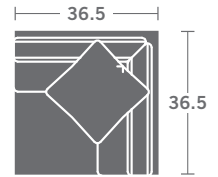

# TAYLOR KING

Please print the document at 100% for an accurate scale results.

DIAGRAM USING 1/4" IMAGES BELOW REQUIRED WITH ORDER.

3721-11  
LAF CHAIR

3721-12  
RAF CHAIR

3721-10  
ARMLESS CHAIR

3721-21  
LAF LOVESEAT

3721-22  
RAF LOVESEAT

3721-20  
ARMLESS LOVESEAT

3721-31  
LAF SOFA

3721-32  
RAF SOFA

3721-30  
ARMLESS SOFA

3721-33  
LAF CORNER SOFA

3721-34  
RAF CORNER SOFA

3721-15  
CORNER CHAIR