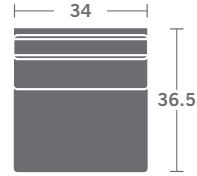

# TAYLOR KING

Please print the document at 100% for an accurate scale results.

DIAGRAM USING 1/4" IMAGES BELOW REQUIRED WITH ORDER.

3721-11  
LAF CHAIR

3721-12  
RAF CHAIR

3721-10  
ARMLESS CHAIR

3721-21  
LAF LOVESEAT

3721-22  
RAF LOVESEAT

3721-20  
ARMLESS LOVESEAT

3721-31  
LAF SOFA

3721-32  
RAF SOFA

3721-30  
ARMLESS SOFA

3721-33  
LAF CORNER SOFA

3721-34  
RAF CORNER SOFA

3721-15  
CORNER CHAIR