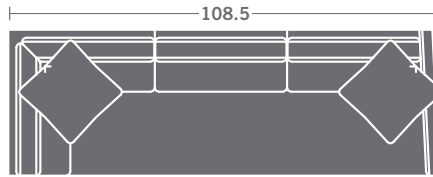

# TAYLOR KING

Please print the document at 100% for an accurate scale results.

DIAGRAM USING 1/4" IMAGES BELOW REQUIRED WITH ORDER.

3721-11  
LAF CHAIR

3721-12  
RAF CHAIR

3721-10  
ARMLESS CHAIR

3721-21  
LAF LOVESEAT

3721-22  
RAF LOVESEAT

3721-20  
ARMLESS LOVESEAT

3721-31  
LAF SOFA

3721-32  
RAF SOFA

3721-30  
ARMLESS SOFA

3721-33  
LAF CORNER SOFA

3721-34  
RAF CORNER SOFA

3721-15  
CORNER CHAIR