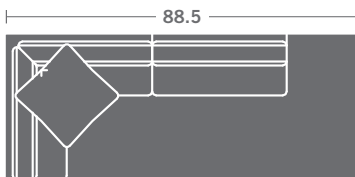

# TAYLOR KING

Please print the document at 100% for an accurate scale results.

DIAGRAM USING 1/4" IMAGES BELOW REQUIRED WITH ORDER.

3721-11  
LAF CHAIR

3721-12  
RAF CHAIR

3721-10  
ARMLESS CHAIR

3721-21  
LAF LOVESEAT

3721-22  
RAF LOVESEAT

3721-20  
ARMLESS LOVESEAT

3721-31  
LAF SOFA

3721-32  
RAF SOFA

3721-30  
ARMLESS SOFA

3721-33  
LAF CORNER SOFA

3721-34  
RAF CORNER SOFA

3721-15  
CORNER CHAIR