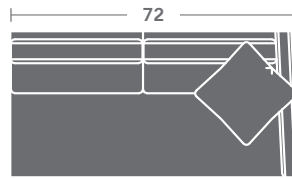

# TAYLOR KING

Please print the document at 100% for an accurate scale results.

DIAGRAM USING 1/4" IMAGES BELOW REQUIRED WITH ORDER.

3721-11  
LAF CHAIR

3721-12  
RAF CHAIR

3721-10  
ARMLESS CHAIR

3721-21  
LAF LOVESEAT

3721-22  
RAF LOVESEAT

3721-20  
ARMLESS LOVESEAT

3721-31  
LAF SOFA

3721-32  
RAF SOFA

3721-30  
ARMLESS SOFA

3721-33  
LAF CORNER SOFA

3721-34  
RAF CORNER SOFA

3721-15  
CORNER CHAIR