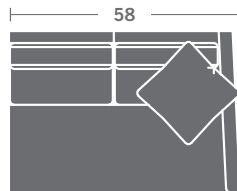

TAYLOR KING

Please print the document at 100% for an accurate scale results.

DIAGRAM USING 1/4" IMAGES BELOW REQUIRED WITH ORDER.

3421-11
LAF CHAIR

3421-12
RAF CHAIR

3421-10
ARMLESS CHAIR

3421-15
CORNER CHAIR

3421-21
LAF LOVESEAT

3421-22
RAF LOVESEAT

3421-20
ARMLESS LOVESEAT

3421-25
QUARTER TURN

3421-31
LAF SOFA

3421-32
RAF SOFA

3421-30
ARMLESS SOFA

3421-33
LAF CORNER SOFA