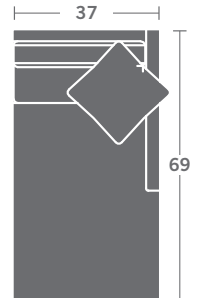

TAYLOR KING

Please print the document at 100% for an accurate scale results.

DIAGRAM USING 1/4" IMAGES BELOW REQUIRED WITH ORDER.

3421-11
LAF CHAIR

3421-12
RAF CHAIR

3421-10
ARMLESS CHAIR

3421-15
CORNER CHAIR

3421-21
LAF LOVESEAT

3421-22
RAF LOVESEAT

3421-20
ARMLESS LOVESEAT

3421-25
QUARTER TURN

3421-31
LAF SOFA

3421-32
RAF SOFA

3421-30
ARMLESS SOFA

3421-33
LAF CORNER SOFA

3421-34
RAF CORNER SOFA

3421-41
LAF CHAISE

3421-42
RAF CHAISE