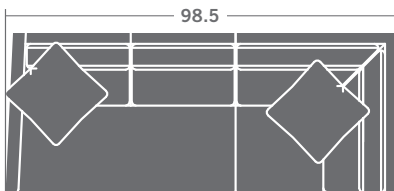

TAYLOR KING

Please print the document at 100% for an accurate scale results.

DIAGRAM USING 1/4" IMAGES BELOW REQUIRED WITH ORDER.

3421-11
LAF CHAIR

3421-12
RAF CHAIR

3421-10
ARMLESS CHAIR

3421-15
CORNER CHAIR

3421-21
LAF LOVESEAT

3421-22
RAF LOVESEAT

3421-20
ARMLESS LOVESEAT

3421-25
QUARTER TURN

3421-31
LAF SOFA

3421-32
RAF SOFA

3421-30
ARMLESS SOFA

3421-33
LAF CORNER SOFA