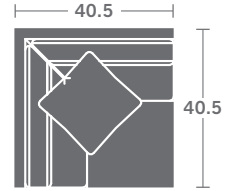

TAYLOR KING

Please print the document at 100% for an accurate scale results.

DIAGRAM USING 1/4" IMAGES BELOW REQUIRED WITH ORDER.

3421-11
LAF CHAIR

3421-12
RAF CHAIR

3421-10
ARMLESS CHAIR

3421-15
CORNER CHAIR

3421-21
LAF LOVESEAT

3421-22
RAF LOVESEAT

3421-20
ARMLESS LOVESEAT

3421-25
QUARTER TURN

3421-31
LAF SOFA

3421-32
RAF SOFA

3421-30
ARMLESS SOFA

3421-33
LAF CORNER SOFA