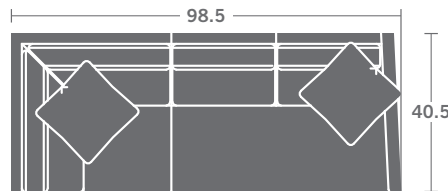

TAYLOR KING

Please print the document at 100% for an accurate scale results.

DIAGRAM USING 1/4" IMAGES BELOW REQUIRED WITH ORDER.

3421-11
LAF CHAIR

3421-12
RAF CHAIR

3421-10
ARMLESS CHAIR

3421-15
CORNER CHAIR

3421-21
LAF LOVESEAT

3421-22
RAF LOVESEAT

3421-20
ARMLESS LOVESEAT

3421-25
QUARTER TURN

3421-31
LAF SOFA

3421-32
RAF SOFA

3421-30
ARMLESS SOFA

3421-33
LAF CORNER SOFA