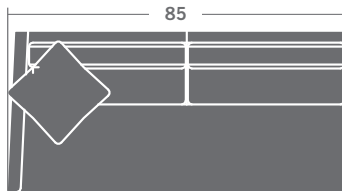

TAYLOR KING

Please print the document at 100% for an accurate scale results.

DIAGRAM USING 1/4" IMAGES BELOW REQUIRED WITH ORDER.

3421-11
LAF CHAIR

3421-12
RAF CHAIR

3421-10
ARMLESS CHAIR

3421-15
CORNER CHAIR

3421-21
LAF LOVESEAT

3421-22
RAF LOVESEAT

3421-20
ARMLESS LOVESEAT

3421-25
QUARTER TURN

3421-31
LAF SOFA

3421-32
RAF SOFA

3421-30
ARMLESS SOFA

3421-33
LAF CORNER SOFA