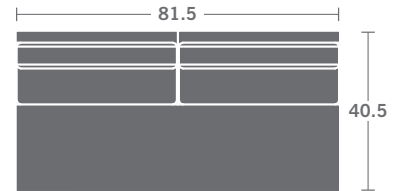

TAYLOR KING

Please print the document at 100% for an accurate scale results.

DIAGRAM USING 1/4" IMAGES BELOW REQUIRED WITH ORDER.

3421-11
LAF CHAIR

3421-12
RAF CHAIR

3421-10
ARMLESS CHAIR

3421-15
CORNER CHAIR

3421-21
LAF LOVESEAT

3421-22
RAF LOVESEAT

3421-20
ARMLESS LOVESEAT

3421-25
QUARTER TURN

3421-31
LAF SOFA

3421-32
RAF SOFA

3421-30
ARMLESS SOFA

3421-33
LAF CORNER SOFA