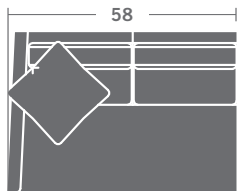

TAYLOR KING

Please print the document at 100% for an accurate scale results.

DIAGRAM USING 1/4" IMAGES BELOW REQUIRED WITH ORDER.

3421-11
LAF CHAIR

3421-12
RAF CHAIR

3421-10
ARMLESS CHAIR

3421-15
CORNER CHAIR

3421-21
LAF LOVESEAT

3421-22
RAF LOVESEAT

3421-20
ARMLESS LOVESEAT

3421-25
QUARTER TURN

3421-31
LAF SOFA

3421-32
RAF SOFA

3421-30
ARMLESS SOFA

3421-33
LAF CORNER SOFA