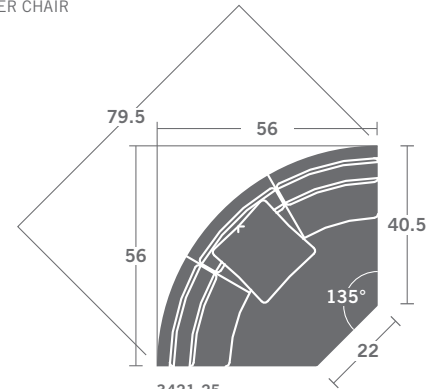

TAYLOR KING

Please print the document at 100% for an accurate scale results.

DIAGRAM USING 1/4" IMAGES BELOW REQUIRED WITH ORDER.

3421-11
LAF CHAIR

3421-12
RAF CHAIR

3421-10
ARMLESS CHAIR

3421-15
CORNER CHAIR

3421-21
LAF LOVESEAT

3421-22
RAF LOVESEAT

3421-20
ARMLESS LOVESEAT

3421-25
QUARTER TURN

3421-31
LAF SOFA

3421-32
RAF SOFA

3421-30
ARMLESS SOFA

3421-33
LAF CORNER SOFA