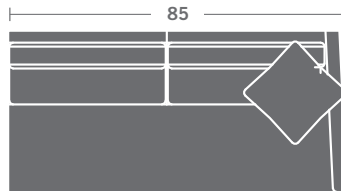

TAYLOR KING

Please print the document at 100% for an accurate scale results.

DIAGRAM USING 1/4" IMAGES BELOW REQUIRED WITH ORDER.

3421-11
LAF CHAIR

3421-12
RAF CHAIR

3421-10
ARMLESS CHAIR

3421-15
CORNER CHAIR

3421-21
LAF LOVESEAT

3421-22
RAF LOVESEAT

3421-20
ARMLESS LOVESEAT

3421-25
QUARTER TURN

3421-31
LAF SOFA

3421-32
RAF SOFA

3421-30
ARMLESS SOFA

3421-33
LAF CORNER SOFA