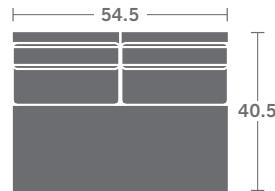

TAYLOR KING

Please print the document at 100% for an accurate scale results.

DIAGRAM USING 1/4" IMAGES BELOW REQUIRED WITH ORDER.

3421-11
LAF CHAIR

3421-12
RAF CHAIR

3421-10
ARMLESS CHAIR

3421-15
CORNER CHAIR

3421-21
LAF LOVESEAT

3421-22
RAF LOVESEAT

3421-20
ARMLESS LOVESEAT

3421-25
QUARTER TURN

3421-31
LAF SOFA

3421-32
RAF SOFA

3421-30
ARMLESS SOFA

3421-33
LAF CORNER SOFA