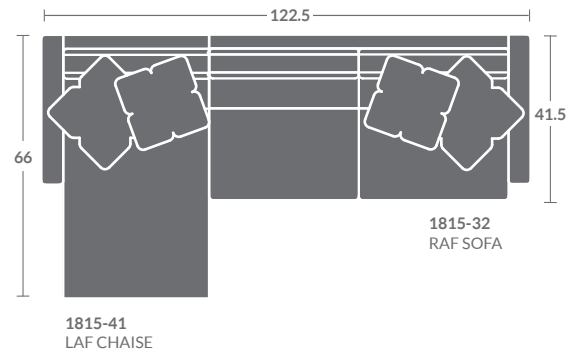

Please print the document at 100% for an accurate scale results.

1815- JACKSON SECTIONAL

As Shown:

1815-32 RAF SOFA

Overall h35.5 d41.5 w80.5
Inside d24.5 w75 ah25 sh21.5

1815-41 LAF CHAISE

Overall h35.5 d66 w42
Inside d49.5 w37.5 ah 25 sh21.5

Loose back cushion/Edge stitch on seat cushion, back cushion & pillows/Upholstered to floor/(1)19" Throw pillow per arm/ (1) 21" Throw pillow per arm and corner

Also Available:

- 1815-10 Armless Chair
- 1815-11 LAF Chair
- 1815-12 RAF Chair
- 1815-15 Corner Chair
- 1815-31 LAF Sofa
- 1815-33 LAF Corner Sofa
- 1815-34 Raf Corner Sofa
- 1815-42 RAF Chaise
- 1815-03 Sofa
- 1815-01 Chair
- 1815-00 Ottoman

Quarter Inch Scale Drawing

Please print the document at 100% for an accurate scale results.

Quarter Inch Scale Drawing