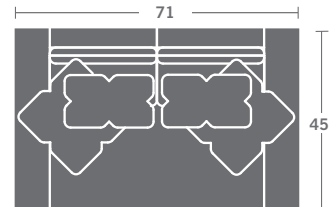

1416-02
LOVESEAT
(2) 21" THROW PILLOWS
(2) K-22 KIDNEY PILLOWS