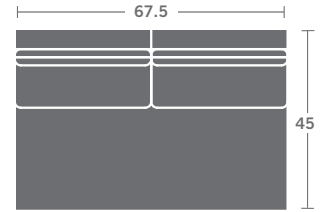

# TAYLOR KING

Please print the document at 100% for an accurate scale results.

## Quarter Inch Scale Drawing

**1416-10**  
ARMLESS CHAIR

**1416-11**  
LAF CHAIR  
(1) 21" THROW PILLOW  
(1) K-22 KIDNEY PILLOW

**1416-12**  
RAF CHAIR  
(1) 21" THROW PILLOW  
(1) K-22 KIDNEY PILLOW

**1416-15**  
CORNER CHAIR  
(1) 21" THROW PILLOW  
(2) K-22 KIDNEY PILLOWS