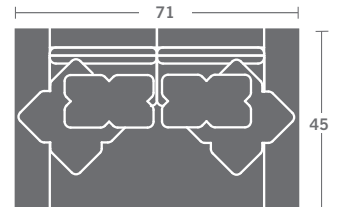

# TAYLOR KING

Please print the document at 100% for an accurate scale results.

## Quarter Inch Scale Drawing

**1416-10**  
ARMLESS CHAIR

**1416-11**  
LAF CHAIR  
(1) 21" THROW PILLOW  
(1) K-22 KIDNEY PILLOW

**1416-12**  
RAF CHAIR  
(1) 21" THROW PILLOW  
(1) K-22 KIDNEY PILLOW

**1416-15**  
CORNER CHAIR  
(1) 21" THROW PILLOW  
(2) K-22 KIDNEY PILLOWS

**1416-20**  
ARMLESS LOVESEAT

**1416-21**  
LAF LOVESEAT  
(1) 21" THROW PILLOW  
(1) K-22 KIDNEY PILLOW

**1416-22**  
RAF LOVESEAT  
(1) 21" THROW PILLOW  
(1) K-22 KIDNEY PILLOW

**1416-02**  
LOVESEAT  
(2) 21" THROW PILLOWS  
(2) K-22 KIDNEY PILLOWS