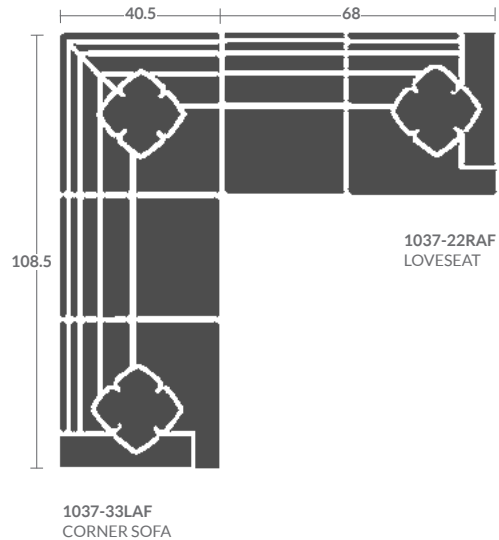

TAYLOR KING

Please print the document at 100% for an accurate scale results.

L 1037 TALULAH SECTIONAL

Overall: h39 d40.5 w varies by piece
Inside: d22 w varies with piece ah24.5 sh21
Loose back cushion / Plain fabric only on body /
Attached back not available

As Shown:

1037-33LAF CORNER SOFA

Overall: w108.5
Inside: w82
(2) 19" Dog ear throw pillows standard

1037-22RAF LOVESEAT

Overall: w68
Inside: w61
(1) 19" Dog ear throw pillow standard

Options Shown: Standard pillows with contrasting fabric.
Extra pair of 19" Dog ear throw pillows with cord.
Also Available: 1037-03 Sofa / 1037-02 Loveseat /
1037-09 Mini Sofa / 1037-04 Stand Alone Chaise
Available in leather. No nails standard on leather.
No throw pillows standard with leather.

Quarter Inch Scale Drawing

TAYLOR KING

Please print the document at 100% for an accurate scale results.

Quarter Inch Scale Drawing

1037-10
ARMLESS CHAIR
W31"

1037-11LAF
CHAIR
W37.5"

1037-12RAF
CHAIR
W37.5"

1037-41LAF
CHAISE
W37.5"