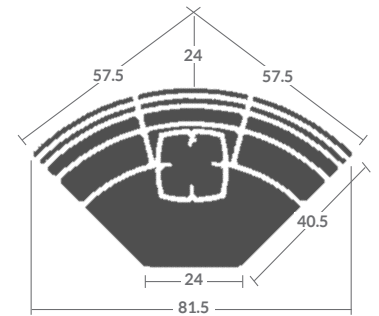

TAYLOR KING

Please print the document at 100% for an accurate scale results.

L 1037 TALULAH SECTIONAL

Overall: h39 d40.5 w varies by piece
Inside: d22 w varies with piece ah24.5 sh21
Loose back cushion / Plain fabric only on body /
Attached back not available

Quarter Inch Scale Drawing

TAYLOR KING

Please print the document at 100% for an accurate scale results.

Quarter Inch Scale Drawing

1037-10
ARMLESS CHAIR
W31"

1037-11LAF
CHAIR
W37.5"

1037-12RAF
CHAIR
W37.5"

1037-41LAF
CHAISE
W37.5"

1037-42RAF
CHAISE
W37.5"

1037-15
CORNER CHAIR
W40.5"

1037-20
ARMLESS LOVESEAT
W62"

1037-21LAF
LOVESEAT
W68"

1037-22RAF
LOVESEAT
W68"

1037-31LAF
SOFA
W99"

1037-32RAF
SOFA
W99"

1037-25
QUARTER TURN

1037-33LAF
CORNER SOFA
W108.5"

1037-34RAF
CORNER SOFA
W108.5"