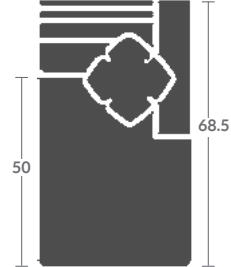

TAYLOR KING

Please print the document at 100% for an accurate scale results.

L 1037 TALULAH SECTIONAL

Overall: h39 d40.5 w varies by piece
Inside: d22 w varies with piece ah24.5 sh21
Loose back cushion / Plain fabric only on body /
Attached back not available

As Shown:

1037-33LAF CORNER SOFA

Overall: w108.5
Inside: w82
(2) 19" Dog ear throw pillows standard

1037-22RAF LOVESEAT

Overall: w68
Inside: w61
(1) 19" Dog ear throw pillow standard

Options Shown: Standard pillows with contrasting fabric.
Extra pair of 19" Dog ear throw pillows with cord.
Also Available: 1037-03 Sofa / 1037-02 Loveseat /
1037-09 Mini Sofa / 1037-04 Stand Alone Chaise
Available in leather. No nails standard on leather.
No throw pillows standard with leather.

Quarter Inch Scale Drawing

TAYLOR KING

Please print the document at 100% for an accurate scale results.

Quarter Inch Scale Drawing

1037-10
ARMLESS CHAIR
W31"

1037-11LAF
CHAIR
W37.5"

1037-12RAF
CHAIR
W37.5"

1037-41LAF
CHAISE
W37.5"

1037-42RAF
CHAISE
W37.5"

1037-15
CORNER CHAIR
W40.5"

1037-20
ARMLESS LOVESEAT
W62"

1037-21LAF
LOVESEAT
W68"

1037-22RAF
LOVESEAT
W68"

1037-31LAF
SOFA
W99"

1037-32RAF
SOFA
W99"

1037-25
QUARTER TURN