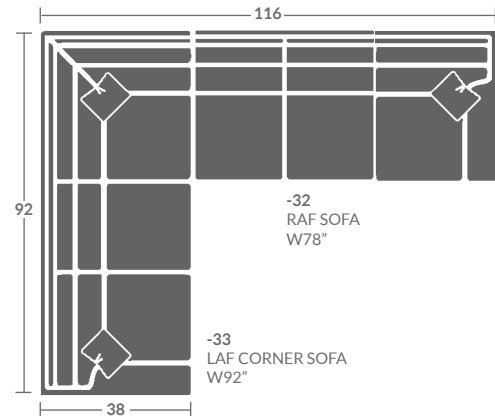

COZY CREATIONS

K133-48 COZY CREATIONS LAF CORNER SOFA

Overall: h38.5 d38 w92
Inside: d22 w69 ah26 sh21

K132-48 COZY CREATIONS RAF SOFA

Overall: h38.5 d38 w78
Inside: d22 ah26 sh21

Box border loose back cushion / (1) 19" Dog ear throw pillow per arm and corner / Panel arm / 5" Tapered leg

Options Shown: Extra pair of pillows.

Illustration shown as panel arm.
Illustrations not to scale.