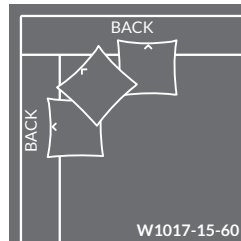

Please print the document at 100% for an accurate scale results.

DIAGRAM USING 1/4" IMAGES BELOW REQUIRED WITH ORDER. PLAIN FABRICS ONLY.

R1017 SAUSALITO SECTIONAL REGULAR WIDTH Overall h34.5 ah22.5 sh20

W1017 SAUSALITO SECTIONAL WIDE WIDTH Overall h34.5 ah22.5 sh20

ARMLESS - 60" WIDTH

W1017-10-44
ARMLESS CHAIR
WIDTH: 60" DEPTH: 44"

* W1017-10-60
ARMLESS LOUNGE
WIDTH: 60" DEPTH: 60"

* W1017-10-72
ARMLESS CHAISE
WIDTH: 60" DEPTH: 72"

RETURN - 72" WIDTH

* Z1017-15-72
CORNER CHAISE
WIDTH: 72" DEPTH: 72"

RETURN - 60" WIDTH

W1017-15-44
LBF CORNER CHAIR
WIDTH: 60" DEPTH: 44"

W1017-16-44
RBF CORNER CHAIR
WIDTH: 60" DEPTH: 44"

* W1017-15-60
CORNER LOUNGE
WIDTH: 60" DEPTH: 60"

* W1017-15-72
LBF RETURN CHAISE
WIDTH: 60" DEPTH: 72"

* W1017-16-72
RBF RETURN CHAISE
WIDTH: 60" DEPTH: 72"

SINGLE ARM - 66" WIDTH

W1017-11-44
LAF CHAIR
WIDTH: 66" DEPTH: 44"

W1017-12-44
RAF CHAIR
WIDTH: 66" DEPTH: 44"