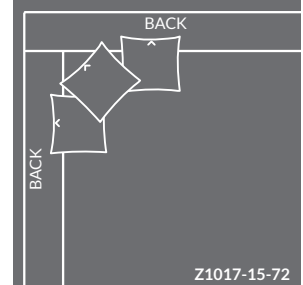

Please print the document at 100% for an accurate scale results.

DIAGRAM USING 1/4" IMAGES BELOW REQUIRED WITH ORDER. PLAIN FABRICS ONLY.

R1017 SAUSALITO SECTIONAL REGULAR WIDTH Overall h34.5 ah22.5 sh20

R1017-12-44
RAF CHAIR
WIDTH: 50" DEPTH: 44"

R1017-11-60
LAF LOUNGE
WIDTH: 50" DEPTH: 60"

R1017-12-60
RAF LOUNGE
WIDTH: 50" DEPTH: 60"

R1017-11-72
LAF CHAISE
WIDTH: 50" DEPTH: 72"

R1017-12-72
RAF CHAISE
WIDTH: 50" DEPTH: 72"

W1017 SAUSALITO SECTIONAL WIDE WIDTH Overall h34.5 ah22.5 sh20

ARMLESS - 60" WIDTH

W1017-10-44
ARMLESS CHAIR
WIDTH: 60" DEPTH: 44"

* W1017-10-60
ARMLESS LOUNGE
WIDTH: 60" DEPTH: 60"

* W1017-10-72
ARMLESS CHAISE
WIDTH: 60" DEPTH: 72"

RETURN - 72" WIDTH

* Z1017-15-72
CORNER CHAISE
WIDTH: 72" DEPTH: 72"

RETURN - 60" WIDTH

W1017-15-44
LBF CORNER CHAIR
WIDTH: 60" DEPTH: 44"

W1017-16-44
RBF CORNER CHAIR
WIDTH: 60" DEPTH: 44"

* W1017-15-60
CORNER LOUNGE
WIDTH: 60" DEPTH: 60"