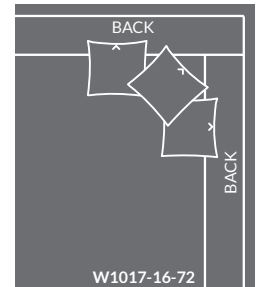

Please print the document at 100% for an accurate scale results.

DIAGRAM USING 1/4" IMAGES BELOW REQUIRED WITH ORDER. PLAIN FABRICS ONLY.

R1017 SAUSALITO SECTIONAL REGULAR WIDTH Overall h34.5 ah22.5 sh20

W1017 SAUSALITO SECTIONAL WIDE WIDTH Overall h34.5 ah22.5 sh20

ARMLESS - 60" WIDTH

W1017-10-44
ARMLESS CHAIR
WIDTH: 60" DEPTH: 44"

* W1017-10-60
ARMLESS LOUNGE
WIDTH: 60" DEPTH: 60"

* W1017-10-72
ARMLESS CHAISE
WIDTH: 60" DEPTH: 72"

RETURN - 72" WIDTH

* Z1017-15-72
CORNER CHAISE
WIDTH: 72" DEPTH: 72"

RETURN - 60" WIDTH

W1017-15-44
LBF CORNER CHAIR
WIDTH: 60" DEPTH: 44"

W1017-16-44
RBF CORNER CHAIR
WIDTH: 60" DEPTH: 44"

* W1017-15-60
CORNER LOUNGE
WIDTH: 60" DEPTH: 60"

* W1017-15-72
LBF RETURN CHAISE
WIDTH: 60" DEPTH: 72"

* W1017-16-72
RBF RETURN CHAISE
WIDTH: 60" DEPTH: 72"

SINGLE ARM - 66" WIDTH

W1017-11-44
LAF CHAIR
WIDTH: 66" DEPTH: 44"

W1017-12-44
RAF CHAIR
WIDTH: 66" DEPTH: 44"