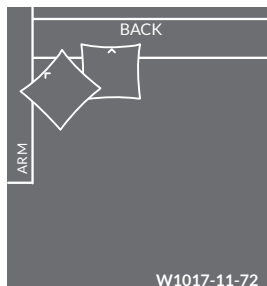

Please print the document at 100% for an accurate scale results.

DIAGRAM USING 1/4" IMAGES BELOW REQUIRED WITH ORDER. PLAIN FABRICS ONLY.

R1017 SAUSALITO SECTIONAL REGULAR WIDTH Overall h34.5 ah22.5 sh20

RETURN - 72" WIDTH

* Z1017-15-72
CORNER CHAISE
WIDTH: 72" DEPTH: 72"

RETURN - 60" WIDTH

W1017-15-44
LBF CORNER CHAIR
WIDTH: 60" DEPTH: 44"

W1017-16-44
RBF CORNER CHAIR
WIDTH: 60" DEPTH: 44"

* W1017-15-60
CORNER LOUNGE
WIDTH: 60" DEPTH: 60"

* W1017-15-72
LBF RETURN CHAISE
WIDTH: 60" DEPTH: 72"

* W1017-16-72
RBF RETURN CHAISE
WIDTH: 60" DEPTH: 72"

SINGLE ARM - 66" WIDTH

W1017-11-44
LAF CHAIR
WIDTH: 66" DEPTH: 44"

W1017-12-44
RAF CHAIR
WIDTH: 66" DEPTH: 44"

* W1017-11-60
LAF LOUNGE
WIDTH: 66" DEPTH: 60"

* W1017-12-60
RAF LOUNGE
WIDTH: 66" DEPTH: 60"

* W1017-11-72
LAF CHAISE
WIDTH: 66" DEPTH: 72"

* W1017-12-72
RAF CHAISE
WIDTH: 66" DEPTH: 72"

***Due to the size of these items, seams are required on both railroaded and non-railroaded fabrics.**