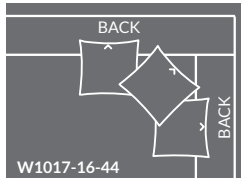

Please print the document at 100% for an accurate scale results.

DIAGRAM USING 1/4" IMAGES BELOW REQUIRED WITH ORDER. PLAIN FABRICS ONLY.

R1017 SAUSALITO SECTIONAL REGULAR WIDTH Overall h34.5 ah22.5 sh20

W1017 SAUSALITO SECTIONAL WIDE WIDTH Overall h34.5 ah22.5 sh20

ARMLESS - 60" WIDTH

W1017-10-44
ARMLESS CHAIR
WIDTH: 60" DEPTH: 44"

* W1017-10-60
ARMLESS LOUNGE
WIDTH: 60" DEPTH: 60"

* W1017-10-72
ARMLESS CHAISE
WIDTH: 60" DEPTH: 72"

RETURN - 72" WIDTH

* Z1017-15-72
CORNER CHAISE
WIDTH: 72" DEPTH: 72"

RETURN - 60" WIDTH

W1017-15-44
LBF CORNER CHAIR
WIDTH: 60" DEPTH: 44"

W1017-16-44
RBF CORNER CHAIR
WIDTH: 60" DEPTH: 44"

* W1017-15-60
CORNER LOUNGE
WIDTH: 60" DEPTH: 60"

* W1017-15-72
LBF RETURN CHAISE
WIDTH: 60" DEPTH: 72"

* W1017-16-72
RBF RETURN CHAISE
WIDTH: 60" DEPTH: 72"

SINGLE ARM - 66" WIDTH

W1017-11-44
LAF CHAIR
WIDTH: 66" DEPTH: 44"

W1017-12-44
RAF CHAIR
WIDTH: 66" DEPTH: 44"