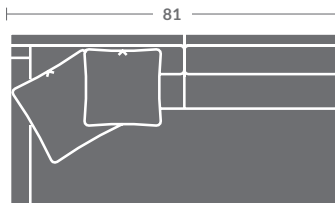

Options shown:

Extra (5)21" Throw Pillows & (2)19" Throw  
Pillows shown on sectional.

Quarter Inch Scale Drawing

# TAYLOR KING

Please print the document at 100% for an accurate scale results.

## Quarter Inch Scale Drawing

3720-10  
ARMLESS CHAIR

3720-15  
CORNER CHAIR

3720-11  
LAF CHAIR

3720-12  
RAF CHAIR

3720-20  
ARMLESS LOVESEAT

3720-30  
ARMLESS SOFA

3720-41  
LAF CHAISE

3720-42  
RAF CHAISE

3720-21  
LAF LOVESEAT

3720-22  
RAF LOVESEAT

3720-31  
LAF SOFA

3720-32  
RAF SOFA