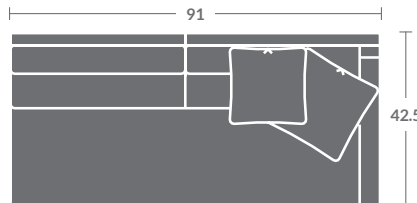

## Quarter Inch Scale Drawing

3720-10  
ARMLESS CHAIR

3720-15  
CORNER CHAIR

3720-11  
LAF CHAIR

3720-12  
RAF CHAIR

3720-20  
ARMLESS LOVESEAT

3720-30  
ARMLESS SOFA

3720-41  
LAF CHAISE

3720-42  
RAF CHAISE

3720-21  
LAF LOVESEAT

3720-22  
RAF LOVESEAT

3720-31  
LAF SOFA

3720-32  
RAF SOFA