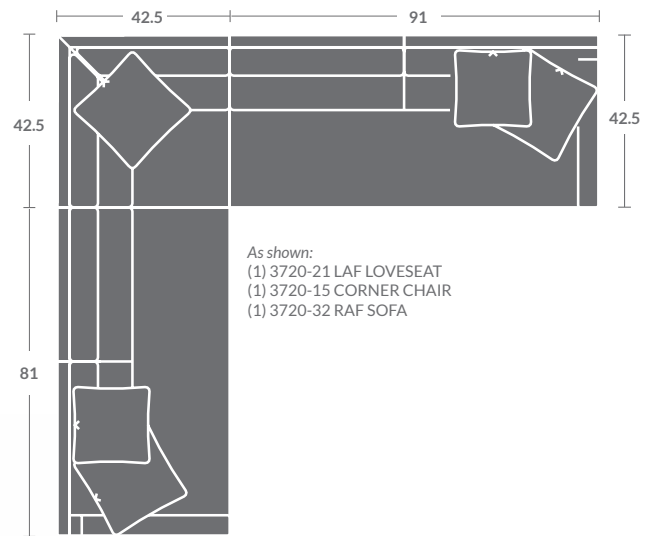

### L3720-21 LAF LOVESEAT

Overall: h31 d42.5 w82

Inside: d24 w46.5 ah21.5 sh20

### L3720-15 CORNER CHAIR

Overall: h31 d42.5 w42.5

Inside: d24 w25.5

### L3720-32 RAF SOFA

Overall: h31 d42.5 w91

Inside: d24 w86 ah21.5 sh20

No pillows standard on leather sectional /  
Bullnose Bench seat cushion/ Bullnose Velcro  
attached back cushions / Plinth base

Please specify a finish for the plinth base  
when placing an order.

Options shown:

Extra (5)21" Throw Pillows & (2)19" Throw  
Pillows shown on sectional.

Quarter Inch Scale Drawing