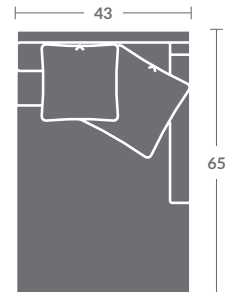

Options shown:

Extra (5)21" Throw Pillows & (2)19" Throw  
Pillows shown on sectional.

Quarter Inch Scale Drawing

# TAYLOR KING

Please print the document at 100% for an accurate scale results.

## Quarter Inch Scale Drawing

3720-10  
ARMLESS CHAIR

3720-15  
CORNER CHAIR

3720-11  
LAF CHAIR

3720-12  
RAF CHAIR

3720-20  
ARMLESS LOVESEAT

3720-30  
ARMLESS SOFA

3720-41  
LAF CHAISE

3720-42  
RAF CHAISE

3720-21  
LAF LOVESEAT

3720-22  
RAF LOVESEAT

3720-31  
LAF SOFA

3720-32  
RAF SOFA