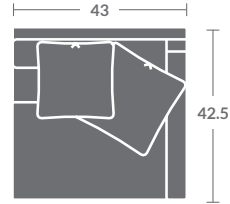

### L3720-15 CORNER CHAIR

Overall: h31 d42.5 w42.5

Inside: d24 w25.5

Options shown:

Extra (5)21" Throw Pillows & (2)19" Throw  
Pillows shown on sectional.

Quarter Inch Scale Drawing

# TAYLOR KING

Please print the document at 100% for an accurate scale results.

## Quarter Inch Scale Drawing

3720-10  
ARMLESS CHAIR

3720-15  
CORNER CHAIR

3720-11  
LAF CHAIR

3720-12  
RAF CHAIR

3720-20  
ARMLESS LOVESEAT

3720-30  
ARMLESS SOFA

3720-41  
LAF CHAISE