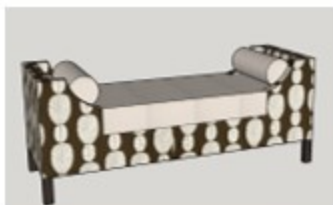

Designer Challenge Parisian Pied-à-terre

KH Shift Sconce
Medium

Medium Bronze

Snow Mountain

TK Martha Settee

PJ 5027 Deco Hemp
Deco Peacock Plume

KH Baker Street
Chandelier Large

Jaipur Living
Valor - VOR05

Frame

Cushion & Bolsters

SANI PASS ZEBRA

NOMAD SNOW

FIN: Ember

Designer Challenge Parisian Pied-à-terre

TK Eaton Sectional

Frame