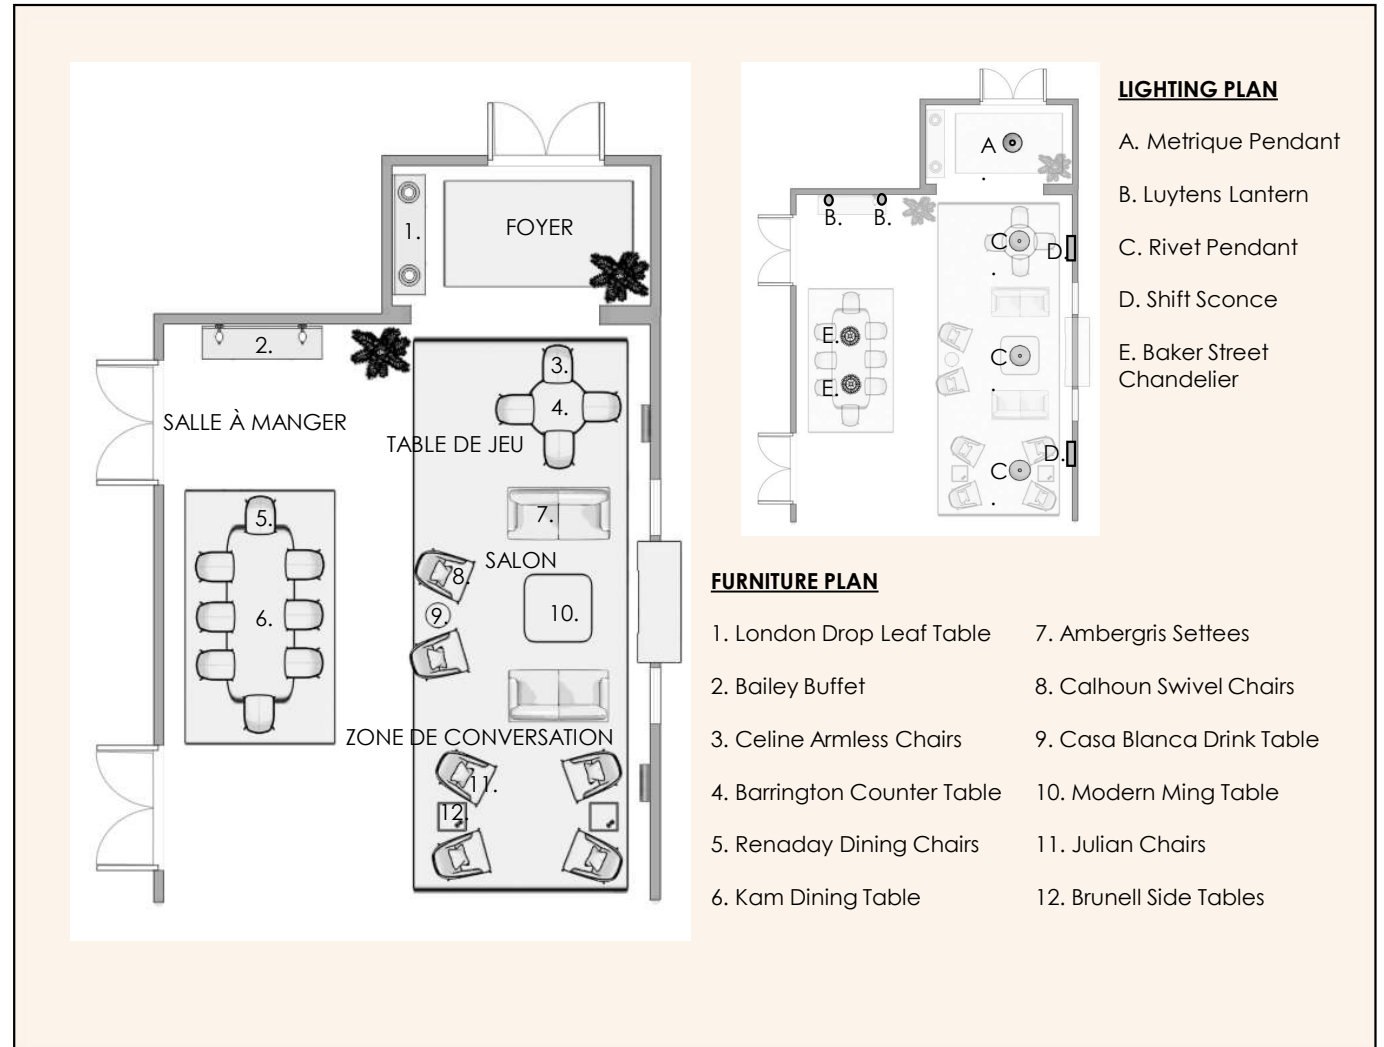

### Design Rationale:

A Parisian couple known for their chic style and artful entertaining wanted a space to maximize time with guests during their frequent dinner parties. Dinner guests are always greeted with a glass of Champaign and often a cheese platter, which makes the London Drop Leaf Table an ideal piece for receptions in the Foyer. The mood for the home is set with a warm glow from the large Metrique Pendant, which accentuates a three-panel wall mural entitled "The Golden Age" from Schumacher wrapping the Foyer walls. The grand Kam Dining Table in the Salle à Manger is a tempting reminder of the approaching meal and meandering conversations in the comfortable Renaday Slipcovered Dining Chairs. The couple's collection of antique Limoges dinnerware and French linens may be tucked away in the Bailey Buffet. Large Shift Sconces emulate candle-lit ambiance for pre-dinner chats at the Table de Jeu and in the Zone de Conversation. After-dinner drinks in the Salon are made all the more relaxing on the pillowy Ambergris Settees and the Calhoun Swivel Chars. Guests will anticipate invitations to the housewarming soirée soon.

### SALON

TABLE DE JEU

ZONE DE CONVERSATION

[anna.kucera@graciouslivingbydesign.com](mailto:anna.kucera@graciouslivingbydesign.com)  
704-981-1307 main | 703-568-1906 cell

KINGS HAVEN

[anna.kucera@graciouslivingbydesign.com](mailto:anna.kucera@graciouslivingbydesign.com)  
704-981-1307 main | 703-568-1906 cell