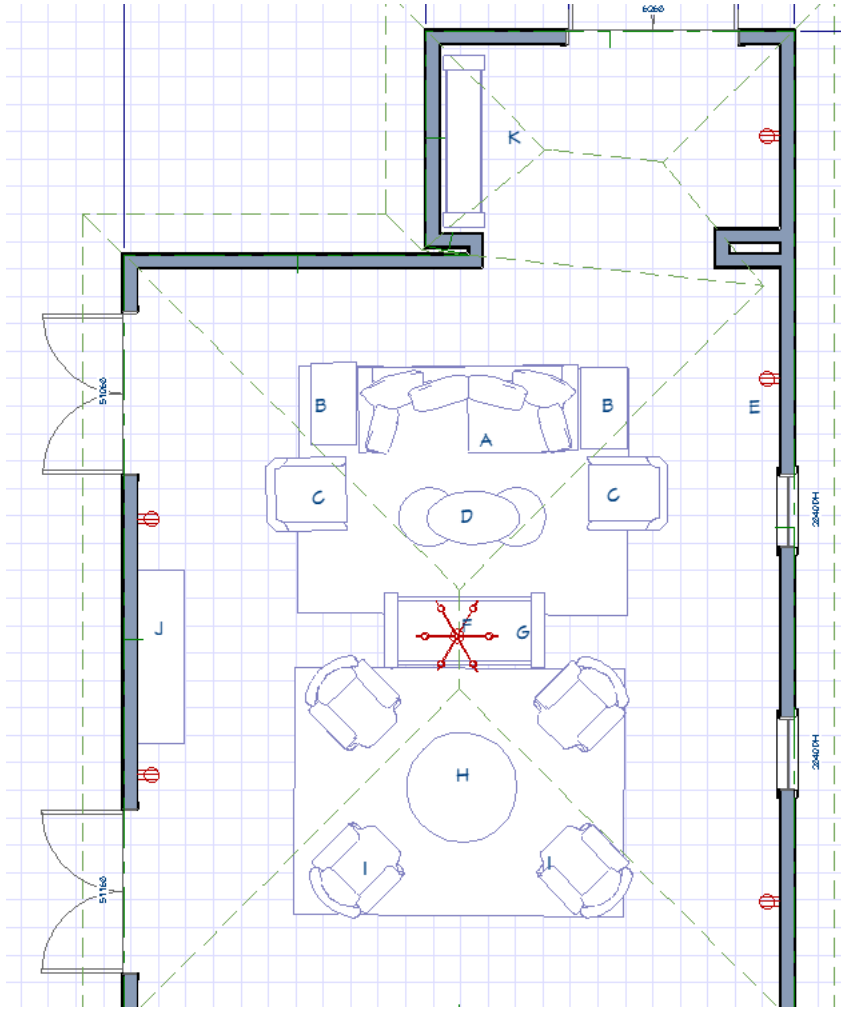

newperspective

INTERIOR DESIGN

FURNITURE KEY

- A Lauren Leiss Paradigm Sofa – Taylor King
- B Jaxon Bedside Chest - Woodbridge
- C Lauren Leiss Philosopher Chair – Taylor King
- D Lennox Spot Table - Woodbridge
- E Luytens Low Profile Lantern - Kingshaven
- F Bakers Street Chandelier - Kingshaven
- G Martha Settee – Taylor King
- H Pierce Center Table - Woodbridge
- I Mizner Swivel Chairs (4) – Taylor King
- J Nova Sideboard - Woodbridge
- K Brunswick King Bench – Taylor King
Pillow by Kingshaven

All molding painted off white

Benjamin Moore Cloud White
OC-1

Fabric draperies on windows

(E)-AREA RUGS
2 @ 9X12

WALLCOVERING insets on upprt squares of the boxes all the way around the room except over fireplace.

Green wall sconce lanterns – 5
Shown by symbol

Mounted on wallpaper boxes

38"H X 12"W X 12"D

Pagoda Mirror over console with lantern on each side 42x68
Blue vases on buffet with roses

Large artwork over fireplace 41x55
Topiary on either side