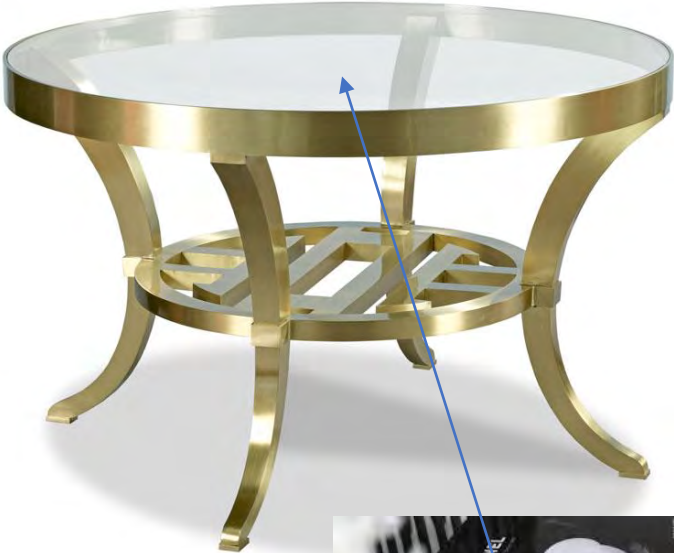

Natural Nailheads

Pillows on sofa below

STANNIS COFFEE

Trim band above wood platform on sofa

Black finish for legs
 Black nailheads

FURNITURE - Casegoods

Lighting and Accessories

Light Fixtures – Kinghaven